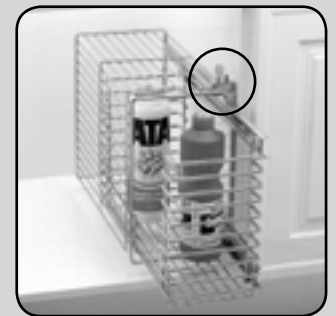

Pull-out secure storage

- Steel
- To be fixed with screws on bottom
- With safety lock
- Ideal for storing dangerous cleaning products
- Finish: Chrome

FINISH	NO.	WIDTH	DEPTH	HEIGHT	QTY/BOX
CHROME	5150140	215 MM (8-1/2")	475 MM (18-3/4")	457 MM (18")	1