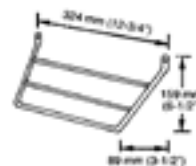

1 SCREWS & FASTENERS
2 FURNITURE EQUIPMENT
3 HINGES
4 SLIDES
5 LEGS & CASTERS
6 KITCHEN SOLUTIONS
7 OFFICE
8 CLOSET
9 LIGHTING
10 SLIDING DOOR HARDWARE
11 VENEERS & DECORATIVE PANELS
12 EDGEBANDING
13 CORBELS & MOLDINGS
14 CABINET DOORS & TAMBOURS
15 GLUES, SILICONES & SEALERS
16 FINISHING PRODUCTS & ABRASIVES
17 TOOLS
18 BUILDERS HARDWARE
19 COMMERCIAL HARDWARE
20 SINKS & FAUCETS