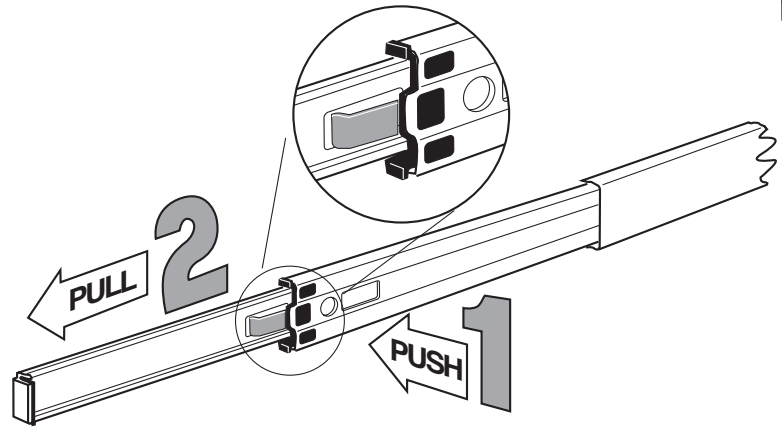

Drawer Release Lever