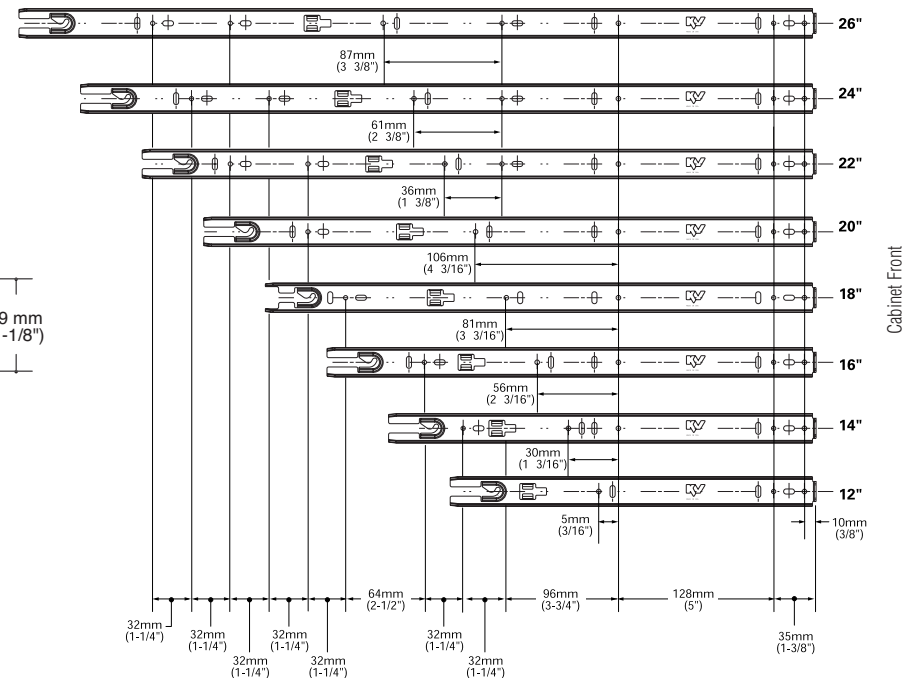

# KV 8400 RV

**STAY CLOSE PRECISION  
DRAWER SLIDE**  
Side-Mount  
100-pound rating

Easy Installation Instructions Enclosed

## Drawer Slide Mounting Profile

For optimal performance, drawers width should be 27mm or 1.062" less than overall cabinet opening. Drawer width should not exceed slide length.

## Drawer Member Dimensions

## Drawer Release Lever