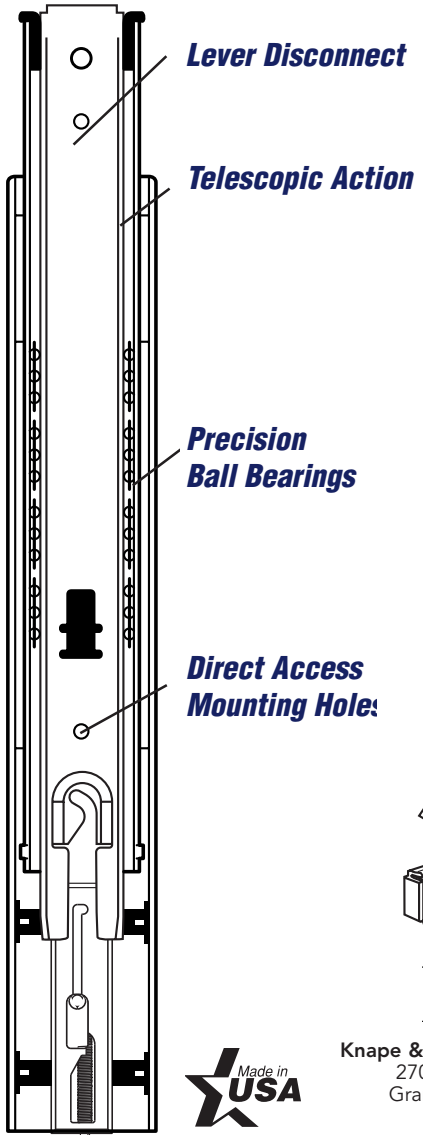

# KV 8400 RV

**STAY CLOSE PRECISION  
DRAWER SLIDE**  
Side-Mount  
100-pound rating

Easy Installation Instructions Enclosed

## Drawer Slide Mounting Profile

For optimal performance, drawers width should be 27mm or 1.062" less than overall cabinet opening. Drawer width should not exceed slide length.

## Drawer Member Dimensions

## Drawer Release Lever