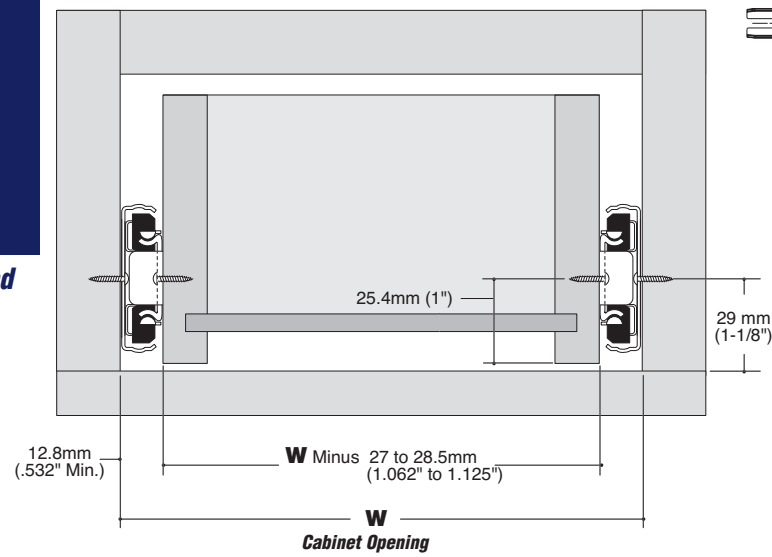

# KV 8400 RV

**STAY CLOSE PRECISION  
DRAWER SLIDE**  
Side-Mount  
100-pound rating

Easy Installation Instructions Enclosed

## Drawer Slide Mounting Profile

For optimal performance, drawers width should be 27mm or 1.062" less than overall cabinet opening. Drawer width should not exceed slide length.

## Drawer Member Dimensions