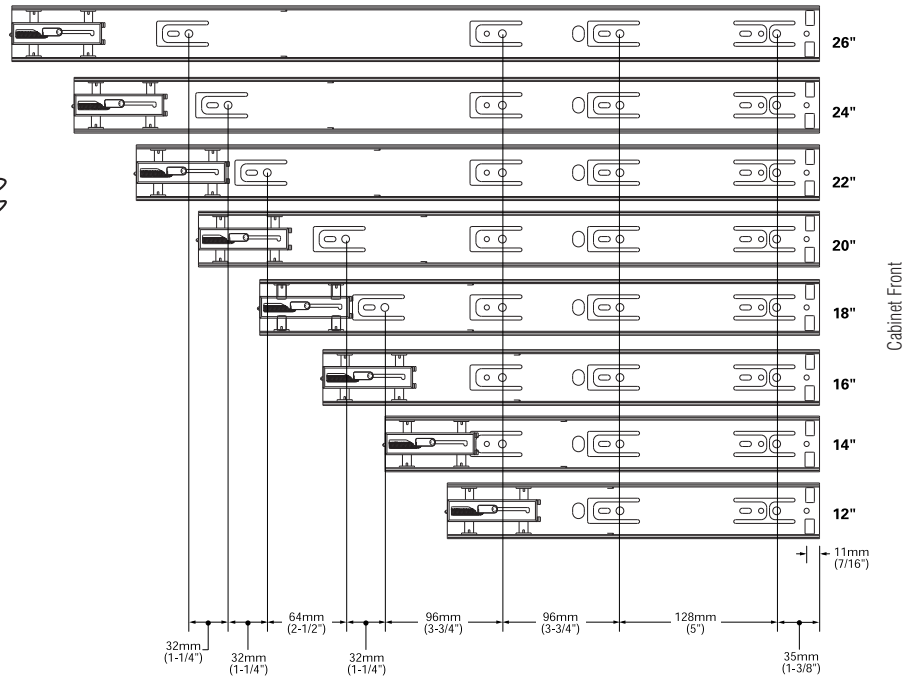

Cabinet Member Dimensions

Knape & Vogt Manufacturing Company
2700 Oak Industrial Drive NE
Grand Rapids, MI 49505 USA
616.459.3311 310019/1004
www.kv.com