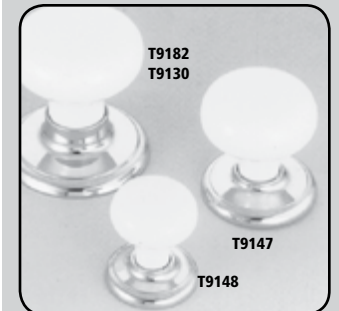

Complete set includes a 4 positions latch

Porcelain knobs - brass and almond with gold line

NO.	DESCRIPTION	QTY/BOX
T9182130403	PASSAGE KNOB	12
T9130130403	PRIVACY KNOB	12
T9282130403	PASSAGE LEVER	12
T9230130403	PRIVACY LEVER	12
T9147130403	WARDROBE KNOB	24
T9148130403	CABINET KNOB	40

Complete set includes a 4 positions latch

Porcelain knobs - chrome and white

NO.	DESCRIPTION	QTY/BOX
T918214030	PASSAGE KNOB	12
T913014030	PRIVACY KNOB	12
T928214030	PASSAGE LEVER	12
T923014030	PRIVACY LEVER	12
T914714030	WARDROBE KNOB	24
T914814030	CABINET KNOB	40

Complete set includes a 4 positions latch

Latch for porcelain & crystal lever and knobs

- NEW 4 POSITIONS LATCH:**
 This new latch fits on doors of 2 3/4" (70 mm) and 2 3/8" (60 mm). A mark on the latch is carved to ease the desired position. It can rotate 360° in order to be used on right or left door applications.
- DRILLING BITS:**
 For soft wood, use a 15/16" wood drill and a 25 mm boring bit for hardwood.