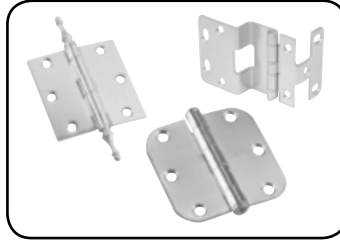

Door Knobs and Locks

Section 18A

Door Hinges

Section 18B

Continuous Hinges

Section 18C

Door Stops

Section 18D

Door Closers

Section 18E

Pulls and Plates

Section 18F

Railing Hardware

Section 18G

Door Latches and Locks

Section 18H

Fits doors :	1-3/8" • 1-3/4" (35-45 mm) thick.
Bore Holes :	Cylinder hole 2-1/8" (54 mm) diameter.
	Latch hole 1" (25,4 mm) diameter.
Backset :	2-3/4" (70 mm) standard.
Latch Face :	Stainless steel, brass. For 2-3/4" (70 mm) backset, 2-1/4" (57 mm) long x 1-1/8" (29 mm) wide front.
Latchbolt :	Solid brass or stainless steel bolt, 1/2" (12,7 mm) throw, guarded.
Strike :	Stainless steel, brass. «T» strike standard, 1-1/8" x 2-3/4" x 5/64" (28 x 70 x 2 mm), ASA strike available, 1-1/4" x 4-7/8" x 3/32" (31 x 123 x 2,4 mm).
Cylinder Case :	Steel zinc-dichromate plated.
Lever :	Zinc die-casted material plated to match trim finish.
Knob :	Stainless steel, brass. One piece seamless formed knob, 2 1/8" (54 mm) diameter.
Rose :	Stainless steel, brass. 3" (75 mm) diameter.
Cylinder :	6-pin tumbler, solid brass plug and shell. «SCHLAGE» keyway.
UL listing :	Meets UL 3 hour fire rating.
Standards ANSI :	Meets or exceeds requirements of BHMA/ANSI A156.2 Series 4000 Grade 2.