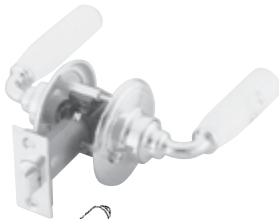

SERIE T9230