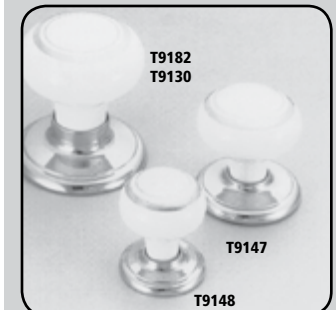

Porcelain knobs - satin chrome and white

NO.	DESCRIPTION	QTY/BOX
T918218530	PASSAGE KNOB	12
T913018530	PRIVACY KNOB	12
T928218530	PASSAGE LEVER	12
T923018530	PRIVACY LEVER	12
T914718530	WARDROBE KNOB	24
T914818530	CABINET KNOB	40

Complete set includes a 4 positions latch