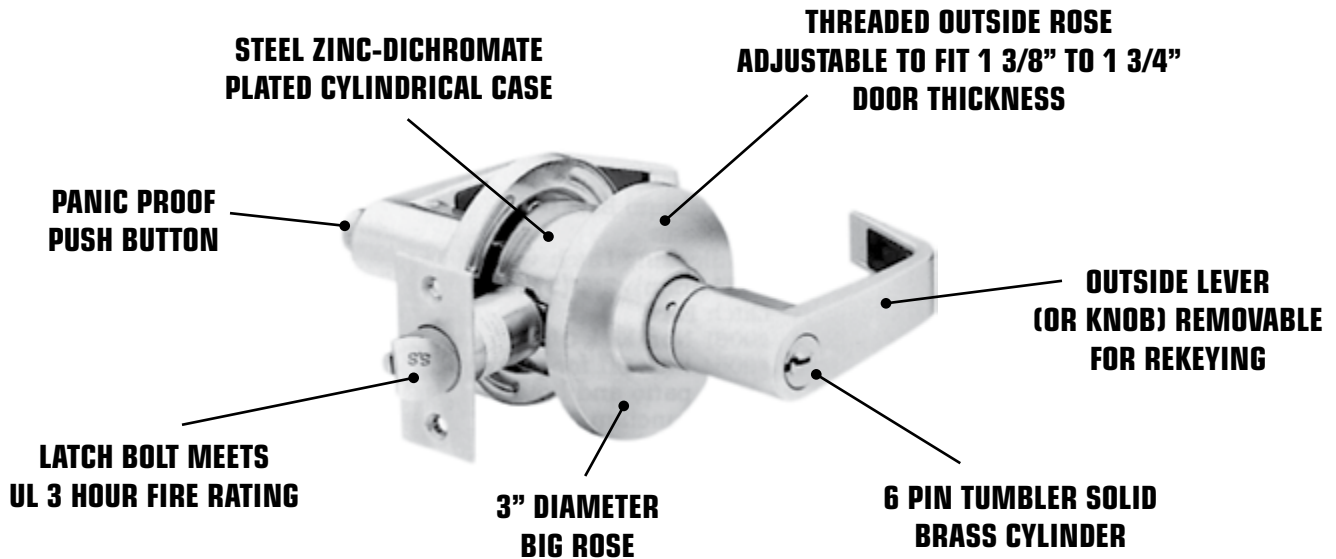

Door Closers

Section 18E

Pulls and Plates

Section 18F

Railing Hardware

Section 18G

Door Latches and Locks

Section 18H

COMMERCIAL LOCKSET FEATURES

NUMBERING

Product Code Number

E A 3 0 0 0 ← EXAMPLE

FUNCTION

FINISH

DESIGN

EA : knob set

EL : lever set

LA : deadbolt

FINISHES & DESIGNS

AVAILABLE FINISHES :

- SATIN STAINLESS STEEL
- POLISH BRASS

AVAILABLE DESIGNS :

- 3 = BALL KNOB**
- 1 = LEVER OR DEADBOLT**

SPECIFICATIONS

Fits doors :	1-3/8" • 1-3/4" (35-45 mm) thick.
Bore Holes :	Cylinder hole 2-1/8" (54 mm) diameter.
	Latch hole 1" (25,4 mm) diameter.
Backset :	2-3/4" (70 mm) standard.
Latch Face :	Stainless steel, brass. For 2-3/4" (70 mm) backset, 2-1/4" (57 mm) long x 1-1/8" (29 mm) wide front.
Latchbolt :	Solid brass or stainless steel bolt, 1/2" (12,7 mm) throw, guarded.
Strike :	Stainless steel, brass. «T» strike standard, 1-1/8" x 2-3/4" x 5/64" (28 x 70 x 2 mm), ASA strike available, 1-1/4" x 4-7/8" x 3/32" (31 x 123 x 2,4 mm).
Cylinder Case :	Steel zinc-dichromate plated.
Lever :	Zinc die-casted material plated to match trim finish.
Knob :	Stainless steel, brass. One piece seamless formed knob, 2 1/8" (54 mm) diameter.
Rose :	Stainless steel, brass. 3" (75 mm) diameter.
Cylinder :	6-pin tumbler, solid brass plug and shell. «SCHLAGE» keyway.
UL listing :	Meets UL 3 hour fire rating.
Standards ANSI :	Meets or exceeds requirements of BHMA/ANSI A156.2 Series 4000 Grade 2.