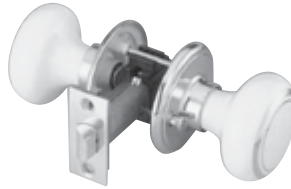

SERIE T9130