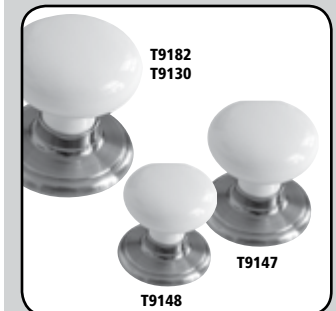

Version : 2009

- 1 SCREWS & FASTENERS
- 2 FURNITURE EQUIPMENT
- 3 HINGES
- 4 SLIDES
- 5 LEGS & CASTERS
- 6 KITCHEN SOLUTIONS
- 7 OFFICE
- 8 CLOSET
- 9 LIGHTING
- 10 SLIDING DOOR HARDWARE
- 11 VENEERS & DECORATIVE PANELS
- 12 EDGE-BANDING
- 13 CORBELS & MOLDINGS
- 14 CABINET DOORS & TAMBOURS
- 15 GLUES, SILICONES & SEALERS
- 16 FINISHING PRODUCTS & ABRASIVES
- 17 TOOLS
- 18 BUILDERS HARDWARE
- 19 COMMERCIAL DISPLAY HARDWARE
- 20 SINKS & FAUCETS