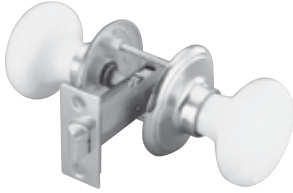

DETAILS

PORCELAIN & CRYSTAL DOOR LEVER AND KNOBS

SERIE T9182