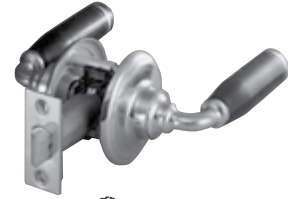

SERIE T9282