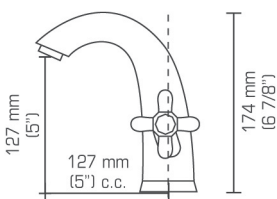

Faucet with two levers

FINISH	UNIT
CHROME	A109140