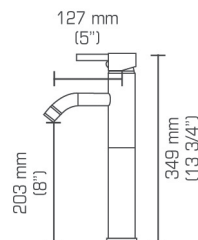

Faucet with single lever

FINISH	UNIT
CHROME	A112140

Faucet with single lever

FINISH	UNIT
CHROME	A110140

Faucet with single lever

FINISH	UNIT
CHROME	A1040140

Richelieu Section 20E

Version : 2009