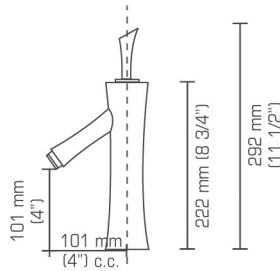

Faucet with single lever

FINISH	UNIT
CHROME	A112140

Faucet with single lever

FINISH	UNIT
CHROME	A110140

Faucet with single lever

FINISH	UNIT
CHROME	A1040140

Richelieu Section 20E

Version : 2009