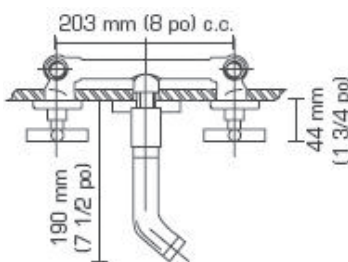

Faucet with two levers

FINISH	UNIT
CHROME	A108140

Faucet with two levers

FINISH	UNIT
CHROME	A109140

Faucet with two levers

FINISH	UNIT
CHROME	A105140

Faucet with two levers

FINISH	UNIT
CHROME	A115140