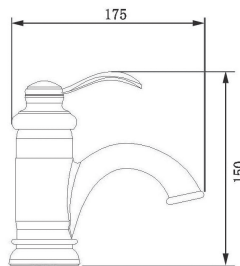

Faucet with two levers

FINISH	UNIT
BRUSHED NICKEL	A143195
CHROME	A143140
BRUSHED OIL RUBBED BRONZE	A143BORB