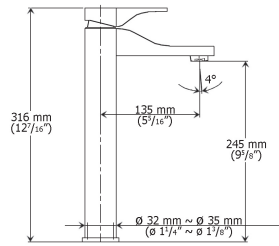

| Sinks and Faucets |
Bathroom Faucets

Richelieu
Section 20E

Faucet with single lever

FINISH	UNIT
CHROME & ALUMINUM	A15914010