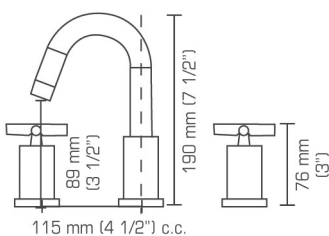

Faucet with two levers

FINISH	UNIT
CHROME	A108140

Faucet with two levers

FINISH	UNIT
CHROME	A109140

Faucet with two levers

FINISH	UNIT
CHROME	A105140

Faucet with two levers

FINISH	UNIT
CHROME	A115140