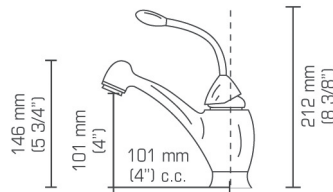

Faucet with single lever

FINISH	UNIT
CHROME	A112140

Faucet with single lever

FINISH	UNIT
CHROME	A110140

Faucet with single lever

FINISH	UNIT
CHROME	A1040140

Richelieu Section 20E

Version : 2009