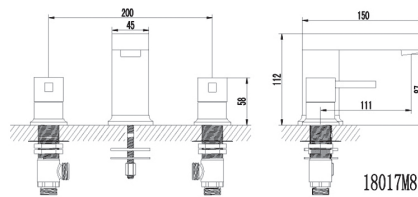

Faucet with two levers

FINISH	UNIT
CHROME	A136140