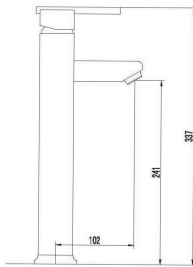

Faucet with single lever

FINISH	UNIT
CHROME	A154140