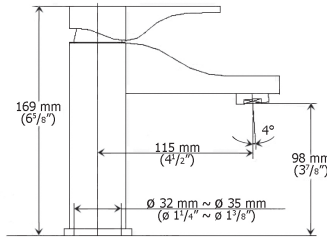

| Sinks and Faucets |
Bathroom Faucets

Richelieu
Section 20E

Faucet with single lever

FINISH	UNIT
CHROME & ALUMINUM	A15914010

Faucet with single lever

FINISH	UNIT
CHROME & ALUMINUM	A15814010

Faucet with single lever