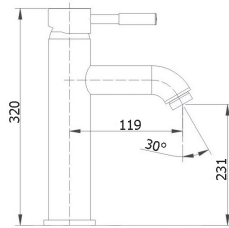

Sinks and Faucets |
Bathroom Faucets

Faucet with single lever

FINISH	UNIT
BRUSHED NICKEL	A148195