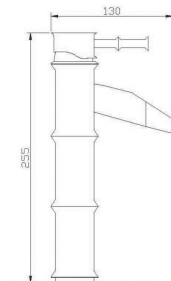

Faucet with single lever

FINISH	UNIT
ANTIQUE ENGLISH	A167AE