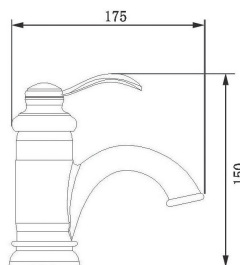

FINISH	UNIT
BRUSHED NICKEL	A148195

Faucet with single lever

FINISH	UNIT
ANTIQUE ENGLISH	A167AE

Faucet with single lever

FINISH	UNIT
ANTIQUE ENGLISH	A166AE

Faucet with single lever

FINISH	UNIT
ANTIQUE ENGLISH	A165AE