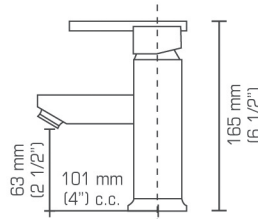

Faucet with single lever

FINISH	UNIT
BRUSHED NICKEL	A111140