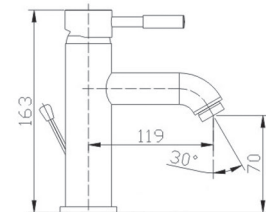

Faucet with single lever

FINISH	UNIT
BRUSHED NICKEL	A149195