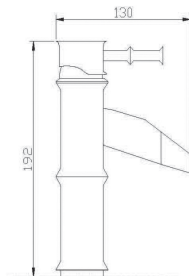

FINISH	UNIT
BRUSHED NICKEL	A148195

Faucet with single lever

FINISH	UNIT
ANTIQUE ENGLISH	A167AE

Faucet with single lever

FINISH	UNIT
ANTIQUE ENGLISH	A166AE

Faucet with single lever

FINISH	UNIT
ANTIQUE ENGLISH	A165AE