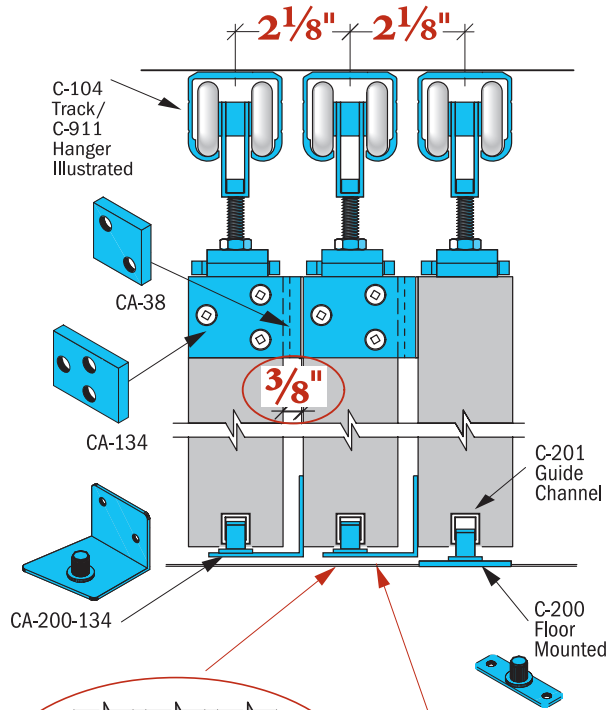

Critical Dimensions

CA-200 Bracket,
when used, must
be installed directly
below CA-38 bracket,
as illustrated

NEW
**For Heavy
Duty Doors**