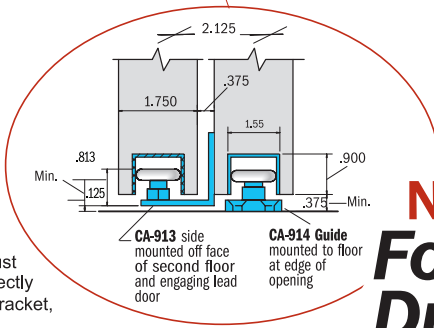

Critical Dimensions

CA-200 Bracket,
when used, must
be installed directly
below CA-38 bracket,
as illustrated

NEW
**For Heavy
Duty Doors**