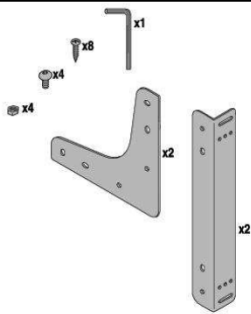

255070100
2 x 35L

255160100
2 x 30L

Bottom mount recycling center with soft-close mechanism in option

Advantages

- Easy-to-install recycling center, bottom-mounted.
- Equipped with an internal lid (mounted on the interior side of the cabinet)
- Comes with 2 bins for a full-height door application
- Ergonomic handle for easy opening in hinged-door installations
- Can be equipped with a soft-motion mechanism 15510100 sold separately
- Can be door mounted in using door brackets 55520100 sold separately.
- Trendy grey color

Soft stop mechanism
15510100

The slow motion mechanism is simply installed on the side of the frame by using 4 screws.

Product code	Description	Int. Dimensions required W x D x H
255070100	Wastebin for recycling 2 X 35 L. (2x36Qt) Grey	412 x 495 x 595mm (16 ¼" x 19 ½" x 23 3/8")
255160100	Wastebin for recycling 2 X 30 L. (2x31Qt) Grey	412 x 495 x 511mm (16 ¼" x 19 ½" x 20 1/4")
55520100	Front fixing brackets Grey	
15510100	Soft stop mechanism	

Internal required dimensions:
Frameless cabinet

	<u># 255160100</u>	<u># 255070100</u>
Width	min. 412mm (16-1/4")	min. 412mm (16-1/4")
Depth	min. 495mm (19-1/2")	min. 495mm (19-1/2")
Height	min. 515mm (20-1/4")	min. 595mm (23-1/2")

Face frame cabinet (width and height = min. opening required)

	<u># 255160100</u>	<u># 255070100</u>
Width	min. 376mm (14-13/16")	min. 376mm (14-13/16")
Depth	min. 495mm (19-1/2")	min. 495mm (19-1/2")
Height	min. 515mm (20-1/4")	min. 595mm (23-1/2")