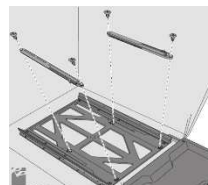

255070100
2 x 35L

255160100
2 x 30L

Bottom mount recycling center with soft-close mechanism in option

Advantages

- Easy-to-install recycling center, bottom-mounted.
- Equipped with an internal lid (mounted on the interior side of the cabinet)
- Comes with 2 bins for a full-height door application
- Ergonomic handle for easy opening in hinged-door installations
- Can be equipped with a soft-motion mechanism 15510100 sold separately
- Can be door mounted in using door brackets 55520100 sold separately.
- Trendy grey color

Soft stop mechanism
15510100

The slow motion mechanism is simply installed on the side of the frame by using 4 screws.

Product code	Description	Int. Dimensions required W x D x H
255070100	Wastebin for recycling 2 X 35 L. (2x36Qt) Grey	412 x 495 x 595mm (16 ¼" x 19 ½" x 23 3/8")
255160100	Wastebin for recycling 2 X 30 L. (2x31Qt) Grey	412 x 495 x 511mm (16 ¼" x 19 ½" x 20 1/4")
55520100	Front fixing brackets Grey	
15510100	Soft stop mechanism	

Internal required dimensions:
Frameless cabinet

	<u># 255160100</u>	<u># 255070100</u>
Width	min. 412mm (16-1/4")	min. 412mm (16-1/4")
Depth	min. 495mm (19-1/2")	min. 495mm (19-1/2")
Height	min. 515mm (20-1/4")	min. 595mm (23-1/2")

Face frame cabinet (width and height = min. opening required)

	<u># 255160100</u>	<u># 255070100</u>
Width	min. 376mm (14-13/16")	min. 376mm (14-13/16")
Depth	min. 495mm (19-1/2")	min. 495mm (19-1/2")
Height	min. 515mm (20-1/4")	min. 595mm (23-1/2")