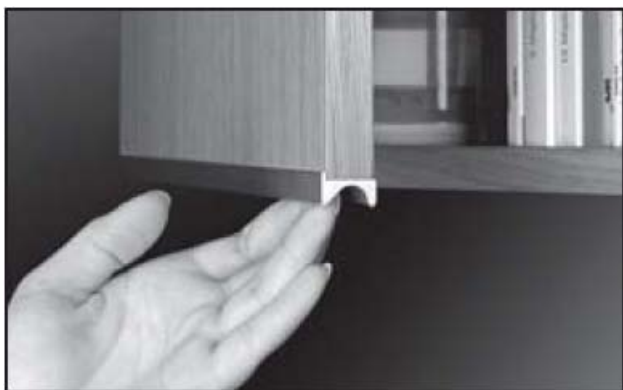

Finger Grip Handle for 5/8" panel.

Finger Grip Handle for 3/4" panel.

Part No.	Color / Finish
32901210	Satin Aluminum
329012140	Polished Chrome
329012170	Brushed Stainless Steel

Part No.	Color / Finish
31871210	Satin Aluminum
318712140	Polished Chrome
318712170	Brushed Stainless Steel

Additional information and applications

Can be easily cut according to the dimensions of doors due to his twelve foot length .

Ideal for the top cabinet doors as well as the bottom one also maybe use for drawers front in: