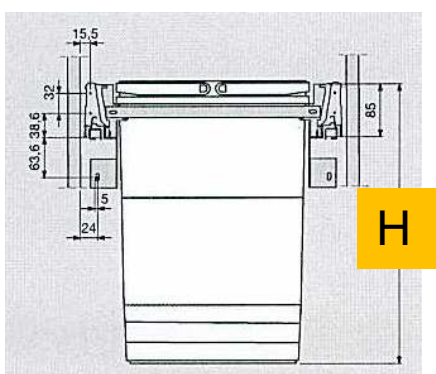

If you look for an homogeneous appearance of the interior of your cabinets, 1to5 is the solution ! Change your drawer into a wastebin !

Product Features

- ✓ Available for **600 mm (23-5/8")** external width cabinets
- ✓ **Wide selection of bins**
- ✓ **To be installed with** Blum Tandembox ou Intivo 500 mm (19-11/16")
- ✓ Frame available for 16mm (5/8") or 19mm (3/4") side gable thickness
- ✓ **Comes with overall lid but individual lids can be ordered as well. See the selection of innovative lids, more function than ever.**
- ✓ **Some individual lids offer even more function like the dust and pan lid (# 5006100).**

#5216100 et #5219100
Each code consists of 1 hanging frame and 1 overall lid

lid
(mounted side to side)

Hanging frame
(insertion in Blum drawer)

1) Choose your frame

5216100 - side gable thickness of 16mm (5/8")
5219100 - side gable thickness of 19 mm (3/4")

Codes	Description	Internal width
5216100	SET "1TO5" 600MM GREY for cabinet with 16mm (5/8") side gable thickness	568 mm (22-3/8 ")
5219100	SET "1TO5" 600MM GREY for cabinet with 19mm (3/4") side gable thickness	562 mm (22-1/8 ")

2) Choose your bin

Capacity	Code	H
8l	5150100	310mm (12 ¼")
17l	5160100	310mm (12 ¼")
26l	5258100	450mm (17 ¾")
32l	5259100	560mm (22 1/8")

3) Choose your individual lid depending on the bins you selected (reminder: there is an overall lid already included that comes with the hanging frame)