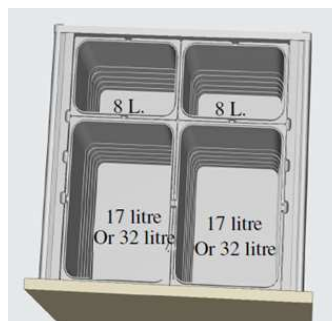

If you look for an homogeneous appearance of the interior of your cabinets, 1to5 is the solution ! Change your drawer into a wastebin !

Product Features

- ✓ Available for **600 mm (23-5/8")** external width cabinets
- ✓ **Wide selection of bins**
- ✓ **To be installed with** Blum Tandembox ou Intivo 500 mm (19-11/16")
- ✓ Frame available for 16mm (5/8") or 19mm (3/4") side gable thickness
- ✓ **Comes with overall lid but individual lids can be ordered as well. See the selection of innovative lids, more function than ever.**
- ✓ **Some individual lids offer even more function like the dust and pan lid (# 5006100).**

#5216100 et #5219100
Each code consists of 1 hanging frame and 1 overall lid

lid
(mounted side to side)

Hanging frame
(insertion in Blum drawer)

1) Choose your frame

5216100 - side gable thickness of 16mm (5/8")
5219100 - side gable thickness of 19 mm (3/4")

Codes	Description	Internal width
5216100	SET "1TO5" 600MM GREY for cabinet with 16mm (5/8") side gable thickness	568 mm (22-3/8 ")
5219100	SET "1TO5" 600MM GREY for cabinet with 19mm (3/4") side gable thickness	562 mm (22-1/8 ")

2) Choose your bin

Capacity	Code	H
8l	5150100	310mm (12 ¼")
17l	5160100	310mm (12 ¼")
26l	5258100	450mm (17 ¾")
32l	5259100	560mm (22 1/8")

3) Choose your individual lid depending on the bins you selected (reminder: there is an overall lid already included that comes with the hanging frame)