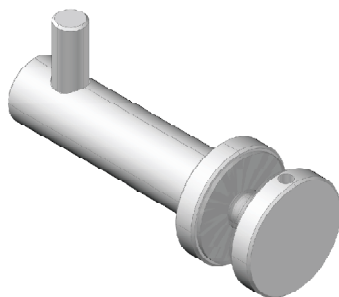

# Technical Detail | Through glass robe hook

Fit for glass door size: 10-12mm thickness

MODEL	L	Hook H	Cap Ø	Ø	Glass thickness
705RH10450170	55	14	25	14	10- 12mm
705RH10450171	55	14	25	14	10- 12mm

Finishes  
 171 = PSS (Polished Stainless Steel)  
 170 = SSS (Stainless Steel)