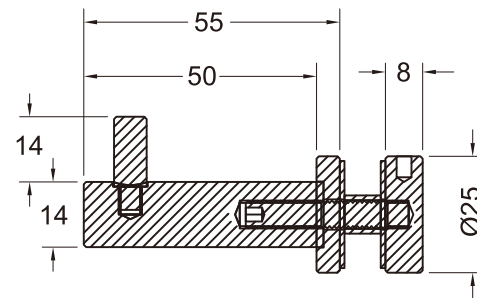

# Technical Detail | Through glass robe hook

Fit for glass door size: 10-12mm thickness

MODEL	L	Hook H	Cap Ø	Ø	Glass thickness
705RH10450170	55	14	25	14	10- 12mm
705RH10450171	55	14	25	14	10- 12mm

Finishes  
 171 = PSS (Polished Stainless Steel)  
 170 = SSS (Stainless Steel)