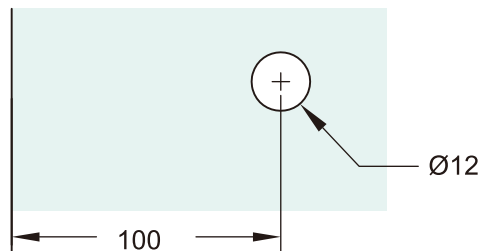

# Technical Detail | Through glass robe hook

Fit for glass door size: 10-12mm thickness

MODEL	L	Hook H	Cap Ø	Ø	Glass thickness
705RH10450170	55	14	25	14	10- 12mm
705RH10450171	55	14	25	14	10- 12mm

Finishes  
 171 = PSS (Polished Stainless Steel)  
 170 = SSS (Stainless Steel)