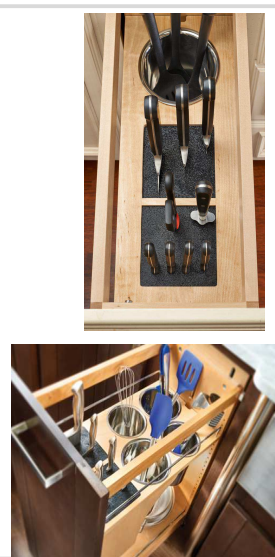

Knife and utensil organizer with Blumotion 448KBBCSC8C – 448KBBCSC11C

Applications

- Base cabinet pull out 8" and 11"
- For 12" and 15" Full height cabinet
- Knife and utensil organizer

Product features

- Includes adjustable rear wall for extra strength and stability.
- Upper adjustable shelf allows to adapt to the height of the stored items.
- Stainless steel bin and knife insert removable for cleaning.
- Smooth and quiet closing with the Blumotion soft close slides.
- The rubber bushing avoids to scratch the sides of the cabinet
- Patented door mount brackets

Description

Utensil and knife organizer for base cabinet

Important Features

- 2 knives inserts
- 1 stainless steel bins for utensils for the 12" version, 4 bins for the 15" version
- With Blumotion soft-close slides

No.	Description	Product Width	Product Depth	Product Height	Face frame opening (w)
448KBBCSC8C	8" maple pull out	8 3/4" 222mm	21 5/8" 549mm	25 1/2" 648mm	9" 229mm
448KBBCSC11C	11" maple pull out	11 3/4" 298mm	21 5/8" 549mm	25 1/2" 648mm	12" 305mm