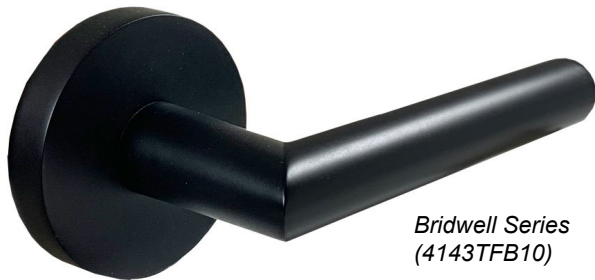

### Features and Benefits

*Bridwell Series  
(4143TFB10)*

*Tuxedo Series  
(4147TSN42)*

- ANSI/BHMA Grade 3
  - Trusted quality and security
  - 200,000 cycles (minimum)
- Easy to install
  - Door-prep template included
  - Cross-bore: 2-1/8" (54 mm)
  - Edge-bore: 1" (25.4 mm)
- Sturdy construction
  - Solid steel spindle
- Concealed mounting screws
- For doors 1-3/8" to 1-3/4" (35 to 44.5 mm) thick
- Adjustable backset: 2-3/8" (60 mm) / 2-3/4" (70 mm)
- 4-way latch
  - Throw: 1/2" (12.7 mm)
  - Drive-in sleeve and face plate included
- Universal handing (reversible for left/right doors)
- Strike plate, dust box & mounting hardware included
- Functions: Passage, Dummy and Privacy
- Finishes: Satin Nickel (C15) and Flat Black (514)
- 25-year mechanical warranty
- 5-year limited warranty on finishes
- Packaging: Recyclable white-cardboard box
- Fire rating (20 min): available upon request

### Product Description

The Bridwell and Tuxedo straight levers are a perfect blend of timeless elegance and modern simplicity. Made with strong and durable materials, they are versatile and easy to clean while their style integrates into a wide variety of home styles, lending a contemporary vibe and elevating the look of your entire home.

*Full-lip Rounded  
Strike Plate*

*Face Plate*

*Mounting  
Hardware*

*Dust Box*

Item Number	Series	Function	Color
4143TFB10	Bridwell	Passage	Flat Black
4143TFB17	Bridwell	Dummy	Flat Black
4143TFB42	Bridwell	Privacy	Flat Black
4143TSN10	Bridwell	Passage	Satin Nickel
4143TSN17	Bridwell	Dummy	Satin Nickel
4143TSN42	Bridwell	Privacy	Satin Nickel

Item number	Series	Function	Color
4147TFB10	Tuxedo	Passage	Flat Black
4147TFB17	Tuxedo	Dummy	Flat Black
4147TFB42	Tuxedo	Privacy	Flat Black
4147TSN10	Tuxedo	Passage	Satin Nickel
4147TSN17	Tuxedo	Dummy	Satin Nickel
4147TSN42	Tuxedo	Privacy	Satin Nickel