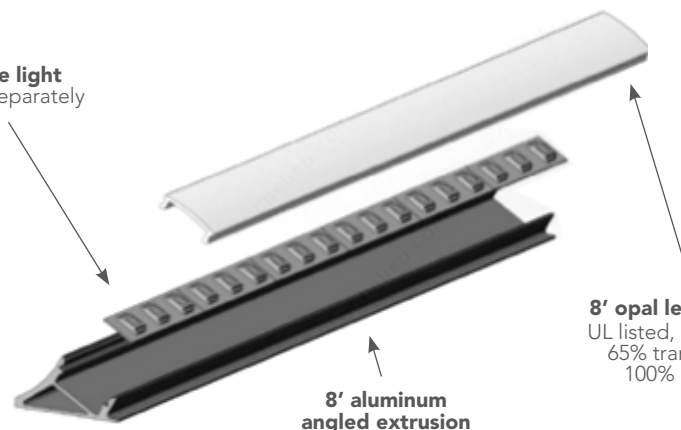

## 45° LIGHT BEAM

ANGLED AT 45°, THIS ALUMINIUM PROFILE LIGHTS UP THE INTERIOR OF CABINETS WITHOUT THE LIGHT GLARING INTO ONE'S EYES.

Customized lighting for your customers in minutes!

- Easy under-shelf installation with two-sided tape (sold separately)
- Included opal lens was specifically developed to create a ghost effect lighting; soft and clean with no dot effect

**Uses LED tape lights (sold separately)**

**Tape light**  
Sold separately

**8' opal lens included**  
UL listed, UV resistant,  
65% transluence,  
100% diffusion

**8' aluminum  
angled extrusion**

No.	Description	Product Dimensions (W x L x H)
30141650	45° interior cabinet profile	1 9/16" x 8' x 5/8" (40 x 2438 x 15 mm)