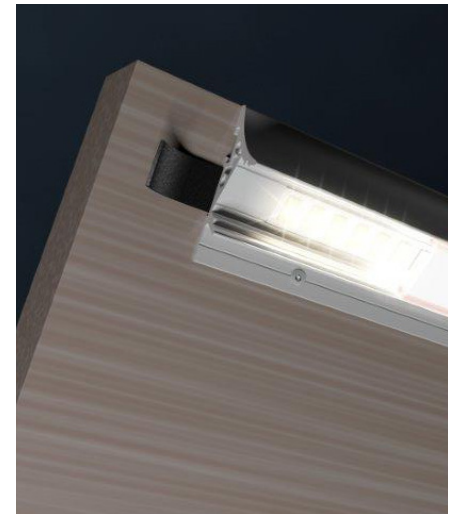

# INTERIOR CABINET PROFILE

## 45° LIGHT BEAM

ANGLED AT 45°, THIS ALUMINIUM PROFILE LIGHTS UP THE INTERIOR OF CABINETS WITHOUT THE LIGHT GLARING INTO ONE'S EYES.

Customized lighting for your customers in minutes!

- Easy under-shelf installation with two-sided tape (sold separately)
- Included opal lens was specifically developed to create a ghost effect lighting; soft and clean with no dot effect

**Uses LED tape lights (sold separately)**

**Tape light**  
Sold separately

**8' opal lens included**  
UL listed, UV resistant,  
65% transluence,  
100% diffusion

**8' aluminum  
angled extrusion**

No.	Description	Product Dimensions (W x L x H)
30141650	45° interior cabinet profile	1 9/16" x 8' x 5/8" (40 x 2438 x 15 mm)