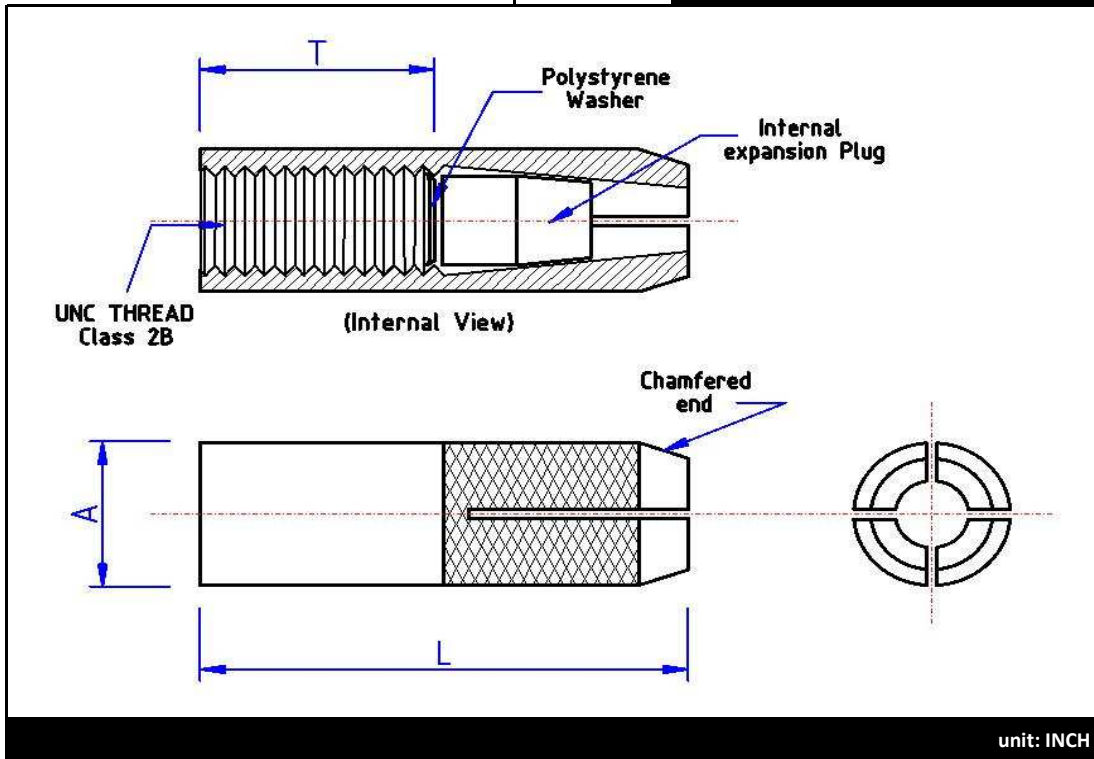

Brand	Root
	DPZ...

unit: INCH

THREAD SIZE		A OUTSIDE DIAM.	L LENGTH	T THREAD LENGTH	THREAD PER INCH
1/4	Min	3/8	1	7/16	20
	Max				
3/8	Min	1/2	1-1/2	5/8	16
	Max				
1/2	Min	5/8	2	3/4	13
	Max				
3/4	Min	1	3-1/8	1-1/4	10
	Max				

Knurled Drop-in Anchor, Zinc plated
preassembled with an internal expansion plug & Polystyrene washer

Root = Drop Pin Zinc

Bulk Label Description:

English: DROP IN ANCHOR, ZINC

French: ANCRAGE 'DROP IN', ZINC