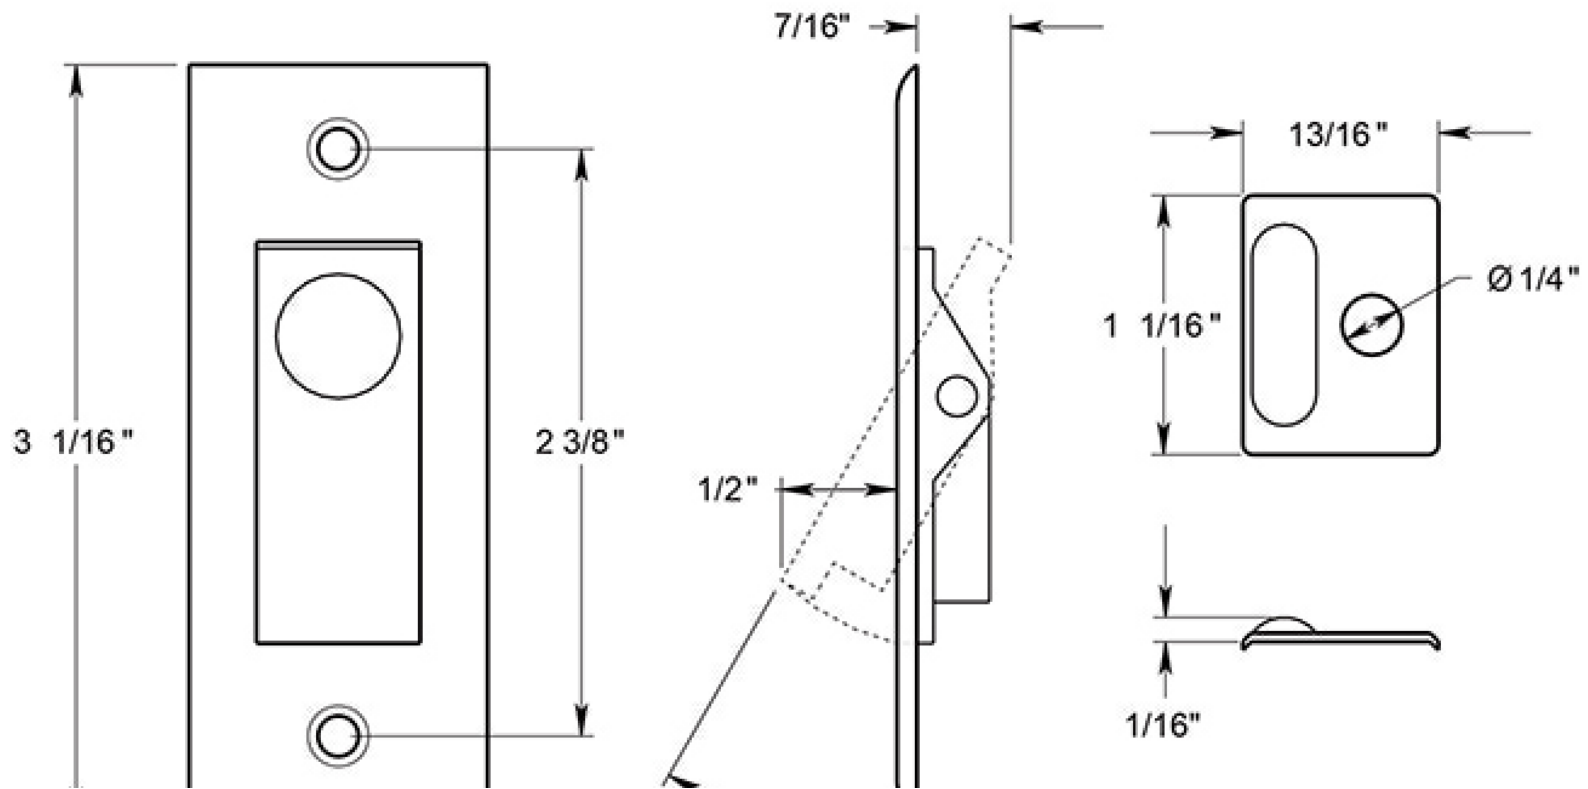

## Pocket Door Hardware, Solid Brass

### Loquet pour porte escamotable

**Drawing not to scale / Ce dessin n'est pas à l'échelle**

NOTE: Deltana reserves the right to constantly improve its products and is not responsible for differences between the product in-hand and the specifications contained in this drawing. We do not recommend to pre-drill holes or pre-cut woods or metals based on the drawing information if the veracity of the specifications has not been proven by the live product.