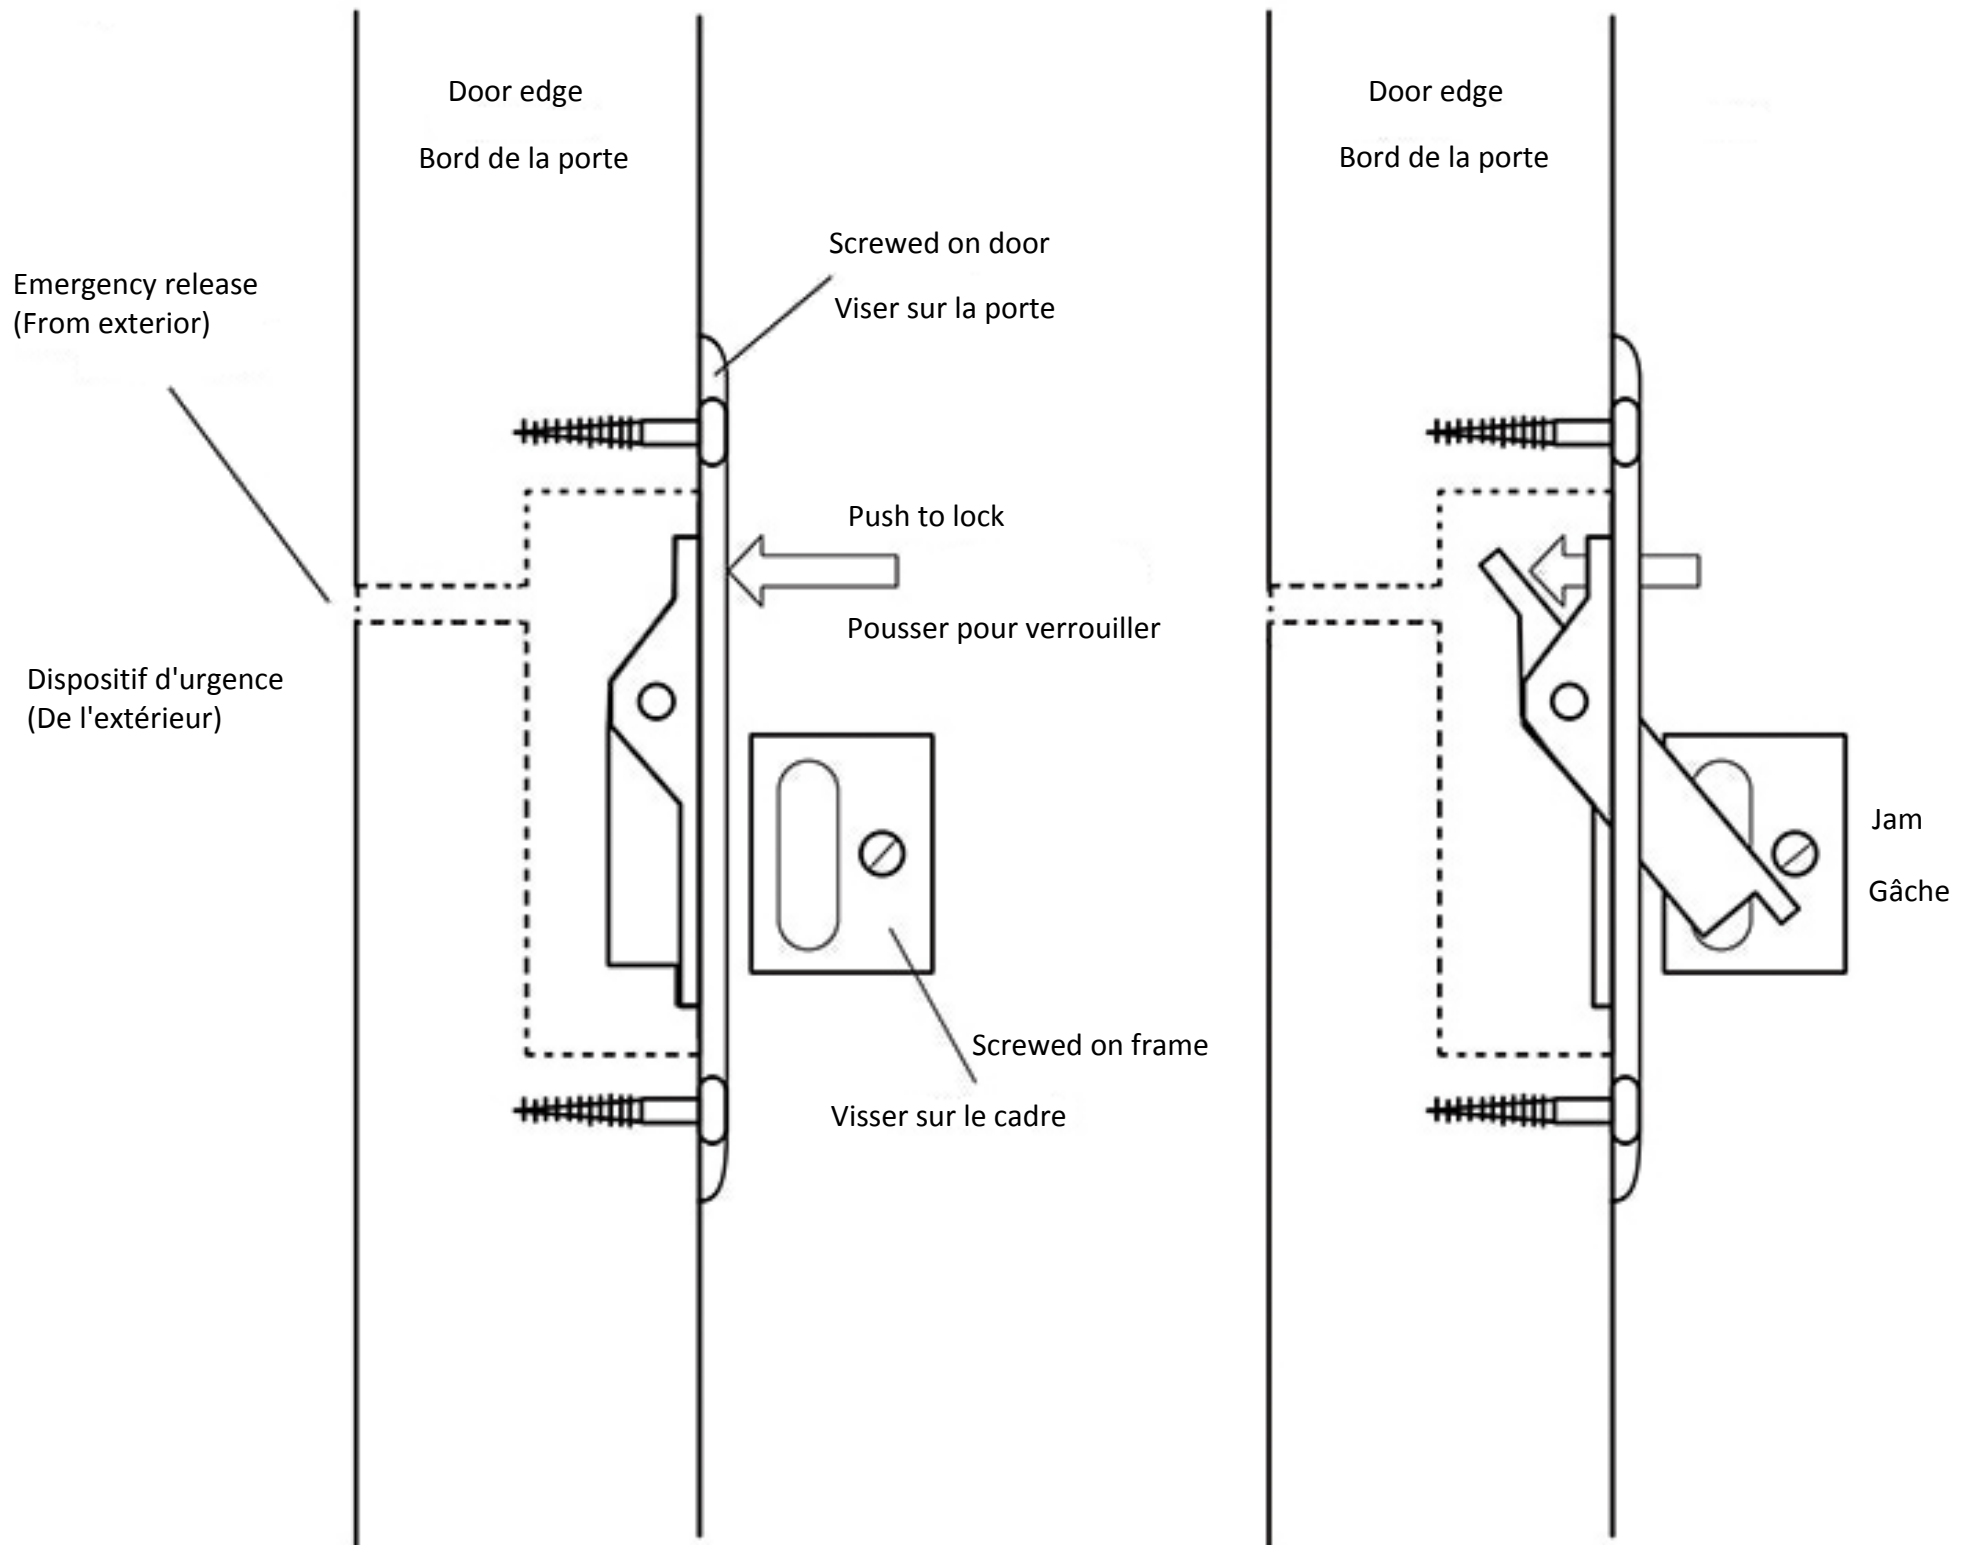

## Pocket Door Hardware, Solid Brass

### Loquet pour porte escamotable

**Drawing not to scale / Ce dessin n'est pas à l'échelle**

NOTE: Deltana reserves the right to constantly improve its products and is not responsible for differences between the product in-hand and the specifications contained in this drawing. We do not recommend to pre-drill holes or pre-cut woods or metals based on the drawing information if the veracity of the specifications has not been proven by the live product.