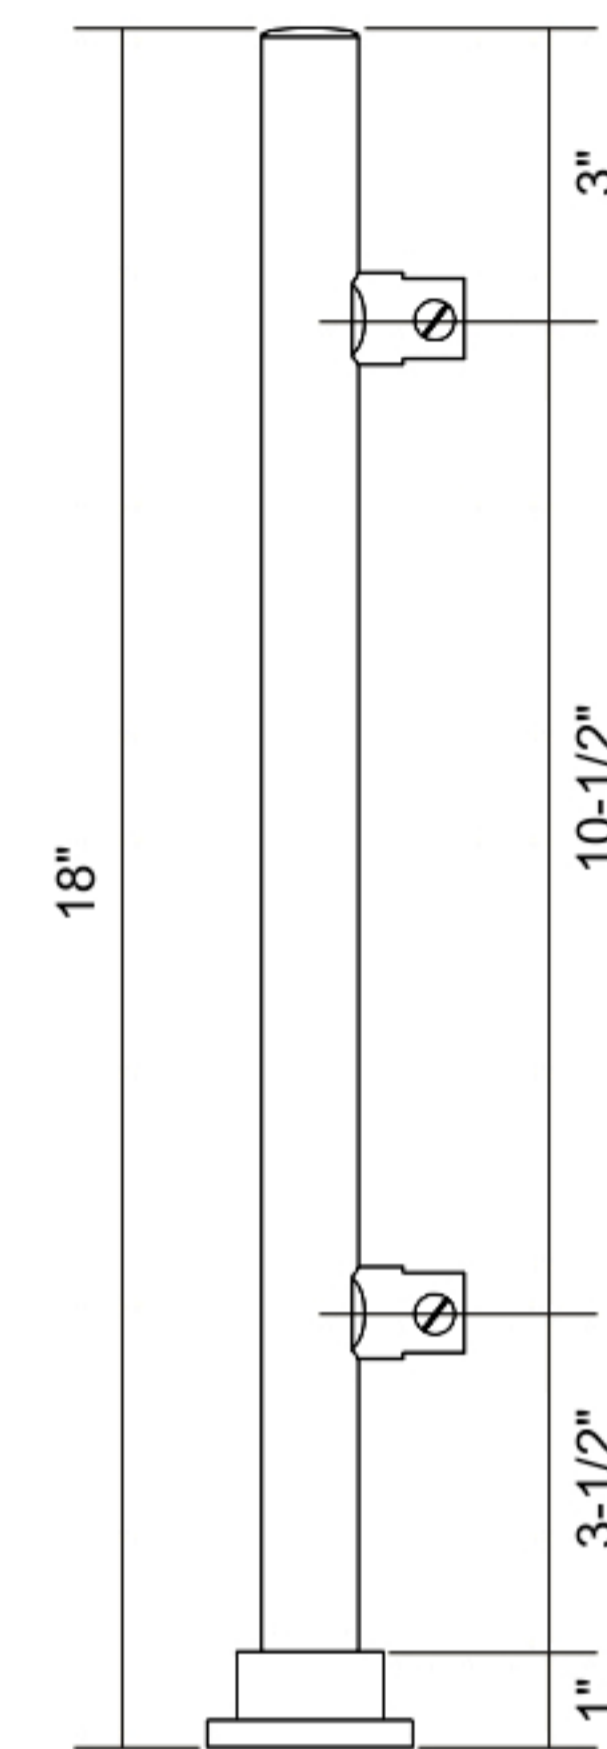

**FRONT VIEW:**

**SIDE VIEW:**

**COUNTER INSTALLATION:**

**Glass mounting:**

For 1/4" to 3/8" glass  
 or other material