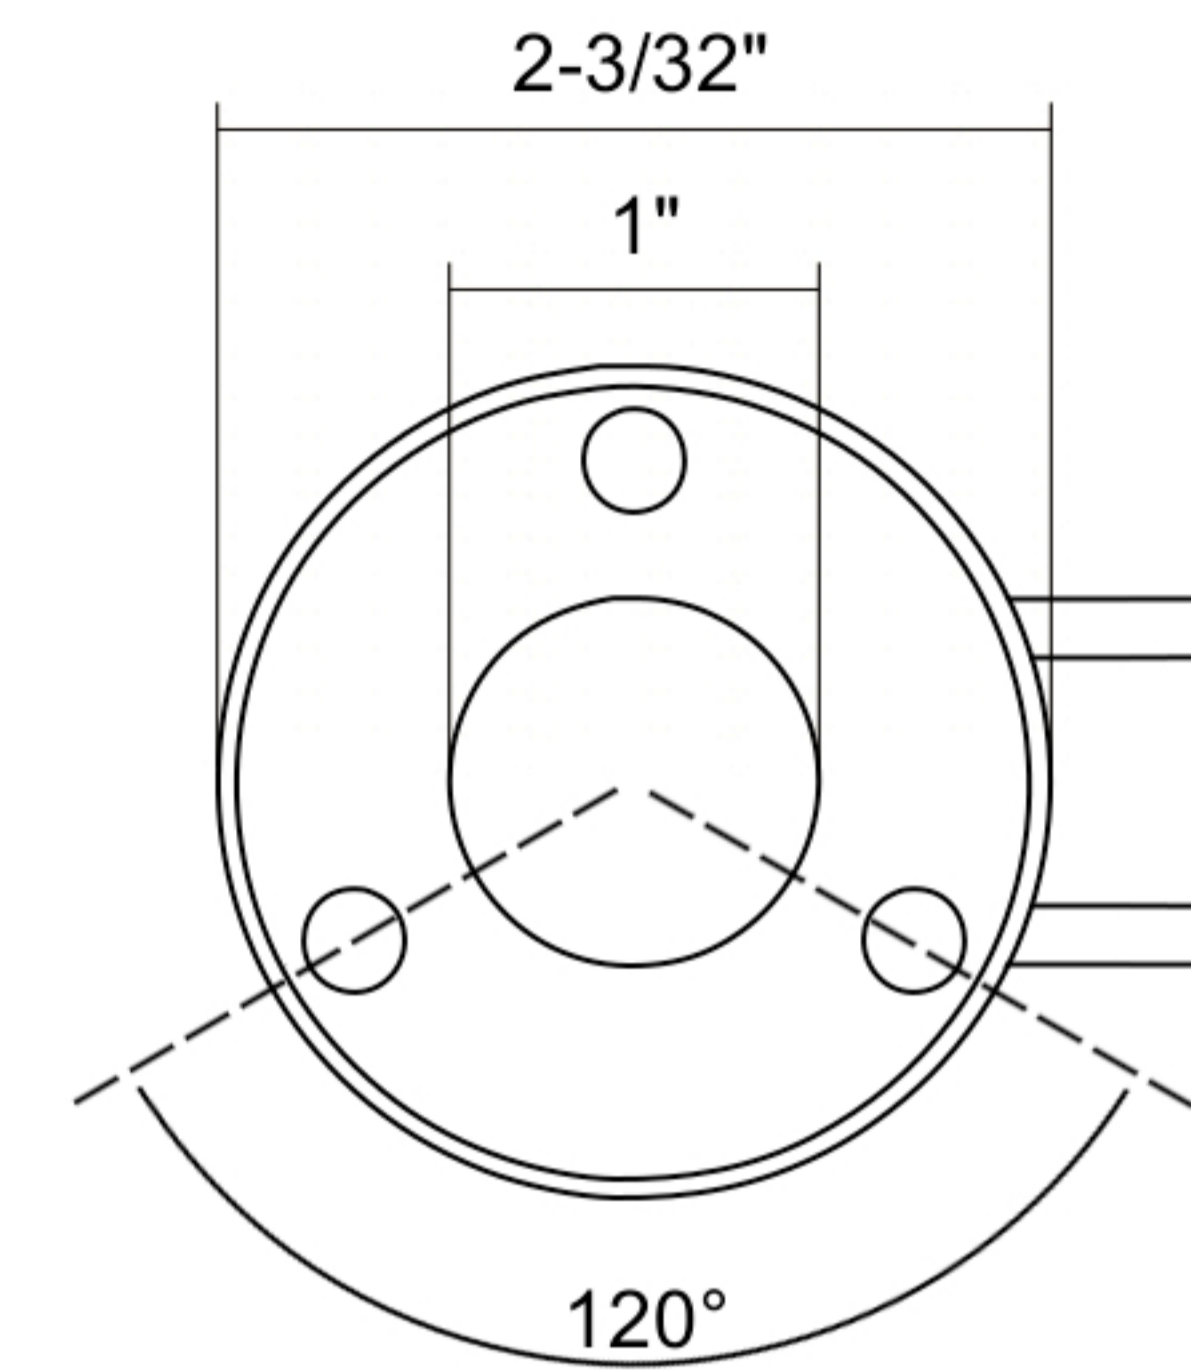

**FRONT VIEW:**

**SIDE VIEW:**

**COUNTER INSTALLATION:**

**Glass mounting:**

For 1/4" to 3/8" glass  
 or other material