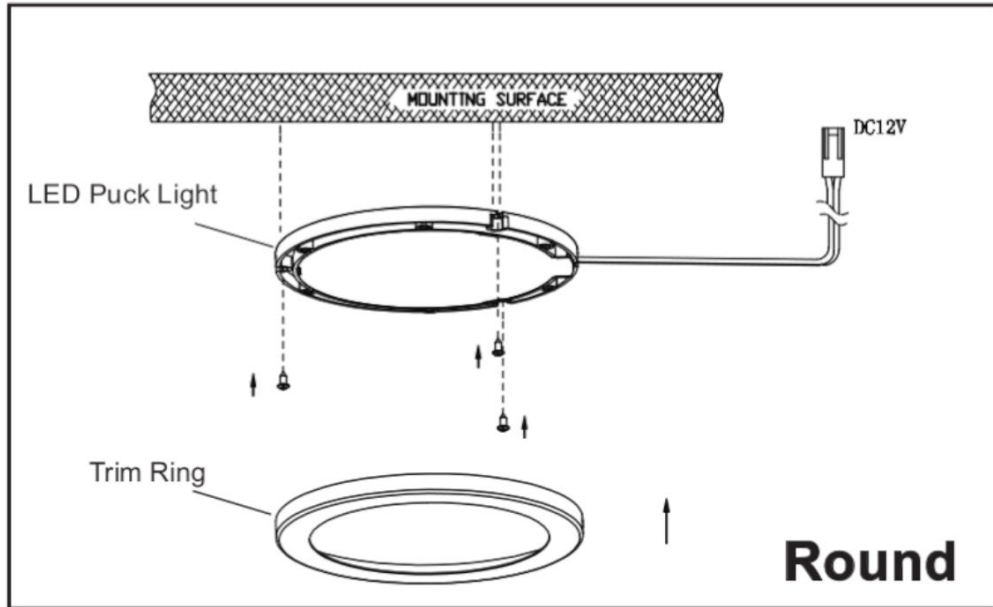

Surface Mount

Description	Number
Warm White, Black	37906024122090
Neutral White, Black	37906012124090
Warm White, Satin Nickel	37906012122185
Neutral White, Satin Nickel	37906012124185
Warm White, White Finish	37906012122030
Neutral White, White Finish	37906012124030

Included Products

- LED puck light with 6 in (152.4 mm) 22AWG cable with connector
- Magnetic faceplate
- 79 in (2006.6 mm) extension cable
- Mounting hardware