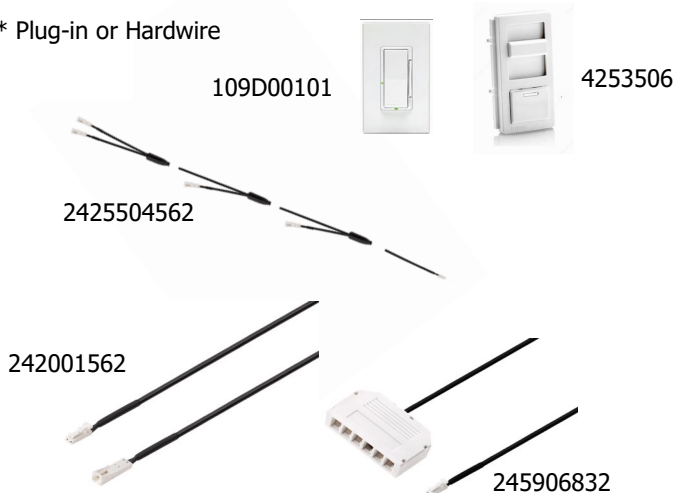

K-PAD without Switch (Receiver)

Wall dimmable power supplies *	
DH2424	24 W 24 V
DH2436	36 W 24 V
DH2460	60 W 24 V
DH2496	96 W 24 V
DP2412	12 W 24 V
DP2424	24 W 24 V
DP2450	50 W 24 V

Dimmer compatible accessories	
109D00101	Decora wall dimmer
4253506	Slide dimmer

Plug-in power supplies	
52406	6 W 24 V
62415	15 W 24 V
52430	30 W 24 V
52475	60 W 24 V
Dimmer compatible accessories	
152125601	Touch Me (60 W)
152126003	Capsens (60 W)
152127010	Call Me (72 W)
12624905	FW dot dimmer (72 W)
31225	On/off switch
12624601	Proximity sensor (30 W)

* Plug-in or Hardwire