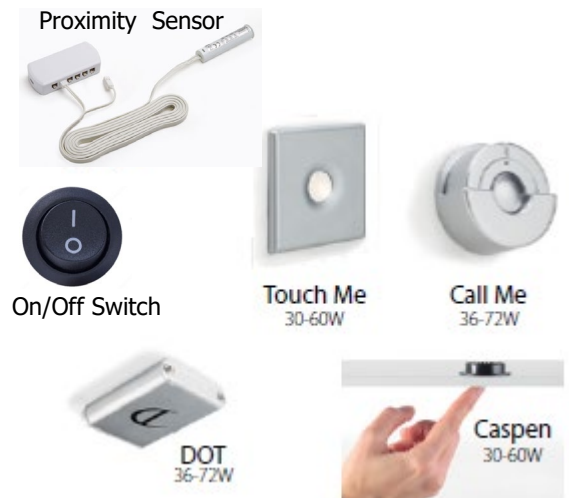

K-PAD without Switch (Receiver)

Wall dimmable power supplies *	
DH2424	24 W 24 V
DH2436	36 W 24 V
DH2460	60 W 24 V
DH2496	96 W 24 V
DP2412	12 W 24 V
DP2424	24 W 24 V
DP2450	50 W 24 V

Dimmer compatible accessories	
109D00101	Decora wall dimmer
4253506	Slide dimmer

Plug-in power supplies	
52406	6 W 24 V
62415	15 W 24 V
52430	30 W 24 V
52475	60 W 24 V
Dimmer compatible accessories	
152125601	Touch Me (60 W)
152126003	Capsens (60 W)
152127010	Call Me (72 W)
12624905	FW dot dimmer (72 W)
31225	On/off switch
12624601	Proximity sensor (30 W)

* Plug-in or Hardwire