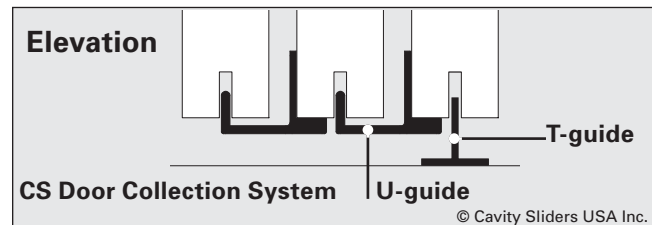

3 Door M6 (200lb) Pickup Pack

3 Door M8 (500lb) Pickup Pack

Collection system fixed to doors (not visible when installation is complete).

Technical Information

How to Order

1. Choose number of doors (double door or triple door kit)
2. Choose a carriage type: **M6** (200lb) or **M8** (500lb)