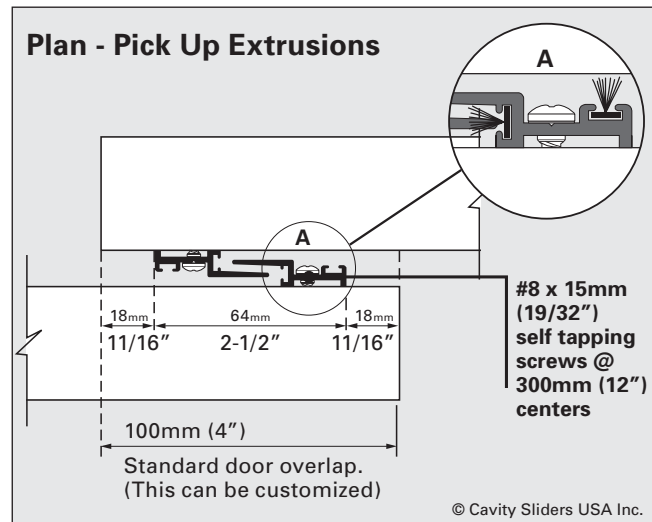

3 Door M6 (200lb) Pickup Pack

3 Door M8 (500lb) Pickup Pack

Collection system fixed to doors (not visible when installation is complete).

Technical Information

How to Order

1. Choose number of doors (double door or triple door kit)
2. Choose a carriage type: **M6** (200lb) or **M8** (500lb)