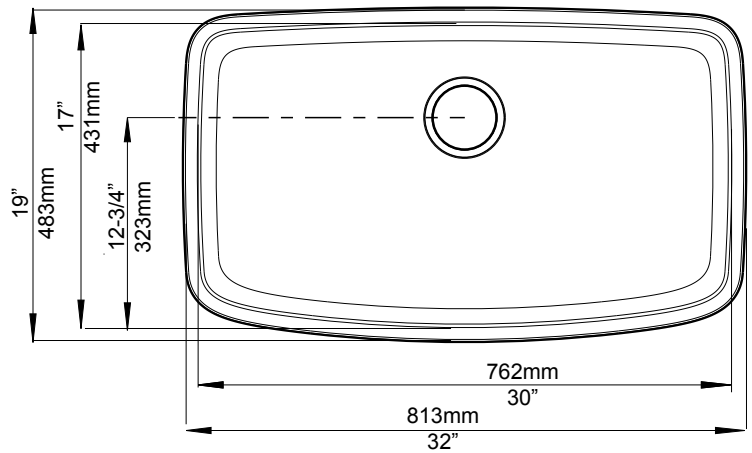

BLANCO AMERICA

800.451.5782

www.blancoamerica.com

© 2013 BLANCO AMERICA

12/13

SPEC-003