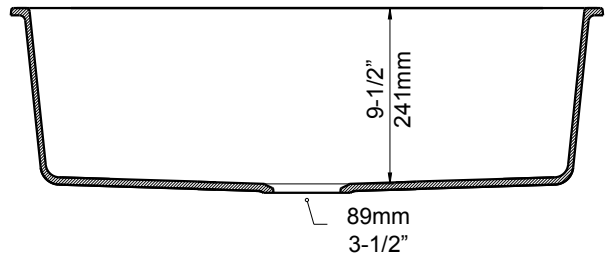

BLANCO AMERICA

800.451.5782

www.blancoamerica.com

© 2013 BLANCO AMERICA

12/13

SPEC-003