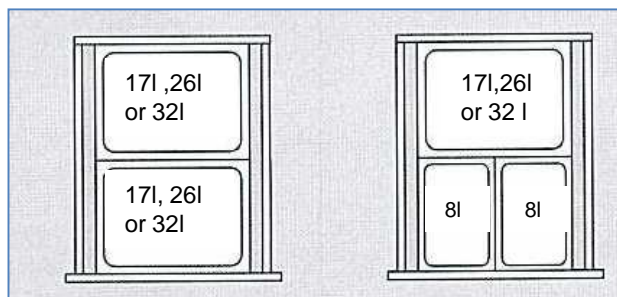

If you look for an homogeneous appearance of the interior of your cabinets, 1to5 is the solution!
Change your drawer into a wastebin!

Product features

- ✓ Available for **450 mm (17-3/4")** external width cabinets
- ✓ **Wide selection of bins**
- ✓ **To be installed with** Blum Tandembox or Intivo 500 mm (19-11/16")
- ✓ Frame available for 16mm (5/8") or 19mm (3/4") side gable thickness
- ✓ **Comes with a overall lid but individual lids can be ordered as well . See the selection of innovative lids, more function than ever.**
- ✓ **Some individual lids offer even more function like the dust and pan lid (#5006100)**

#5206100 and #5209100
Each code consists of 1 hanging frame and 1 overall lid

Lid
(mounted side to side)

Hanging frame
(inserted in Blum drawer)

1) Choose your frame

5206100 - side gable thickness 16 mm (5/8")
5209100 - side gable thickness 19 mm (3/4")

Codes	Description	Internal width
5206100	SET 1TO5 450MM GREY FOR CABINET WITH 16MM (5/8") SIDE GABLE THICKNESS	418 mm (16-1/2")
5209100	SET 1TO5 450MM GREY FOR CABINET WITH 19MM (3/4") SIDE GABLE THICKNESS	412 mm (16-1/4")

2) Choose your bin

Capacity	Code	H
8l	5150100	310mm (12 1/4")
17l	5160100	310mm (12 1/4")
26l	5258100	450mm (17 3/4")
32l	5259100	560mm (22 1/8")

3) Choose your individual lid depending on the bins you selected (reminder: there is an overall lid already included that comes with the hanging frame)