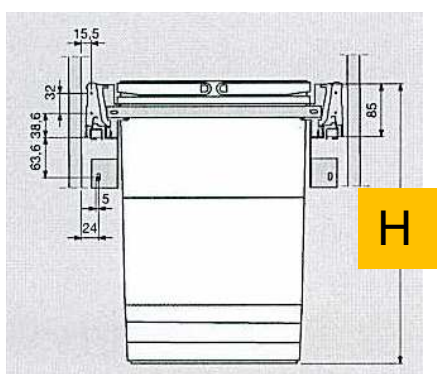

If you look for an homogeneous appearance of the interior of your cabinets, 1to5 is the solution!
Change your drawer into a wastebin!

Product features

- ✓ Available for **450 mm (17-3/4")** external width cabinets
- ✓ **Wide selection of bins**
- ✓ **To be installed with** Blum Tandembox or Intivo 500 mm (19-11/16")
- ✓ Frame available for 16mm (5/8") or 19mm (3/4") side gable thickness
- ✓ **Comes with a overall lid but individual lids can be ordered as well . See the selection of innovative lids, more function than ever.**
- ✓ **Some individual lids offer even more function like the dust and pan lid (#5006100)**

#5206100 and #5209100
Each code consists of 1 hanging frame and 1 overall lid

Lid
(mounted side to side)

Hanging frame
(inserted in Blum drawer)

1) Choose your frame

5206100 - side gable thickness 16 mm (5/8")
5209100 - side gable thickness 19 mm (3/4")

Codes	Description	Internal width
5206100	SET 1TO5 450MM GREY FOR CABINET WITH 16MM (5/8") SIDE GABLE THICKNESS	418 mm (16-1/2")
5209100	SET 1TO5 450MM GREY FOR CABINET WITH 19MM (3/4") SIDE GABLE THICKNESS	412 mm (16-1/4")

2) Choose your bin

Capacity	Code	H
8l	5150100	310mm (12 1/4")
17l	5160100	310mm (12 1/4")
26l	5258100	450mm (17 3/4")
32l	5259100	560mm (22 1/8")

3) Choose your individual lid depending on the bins you selected (reminder: there is an overall lid already included that comes with the hanging frame)