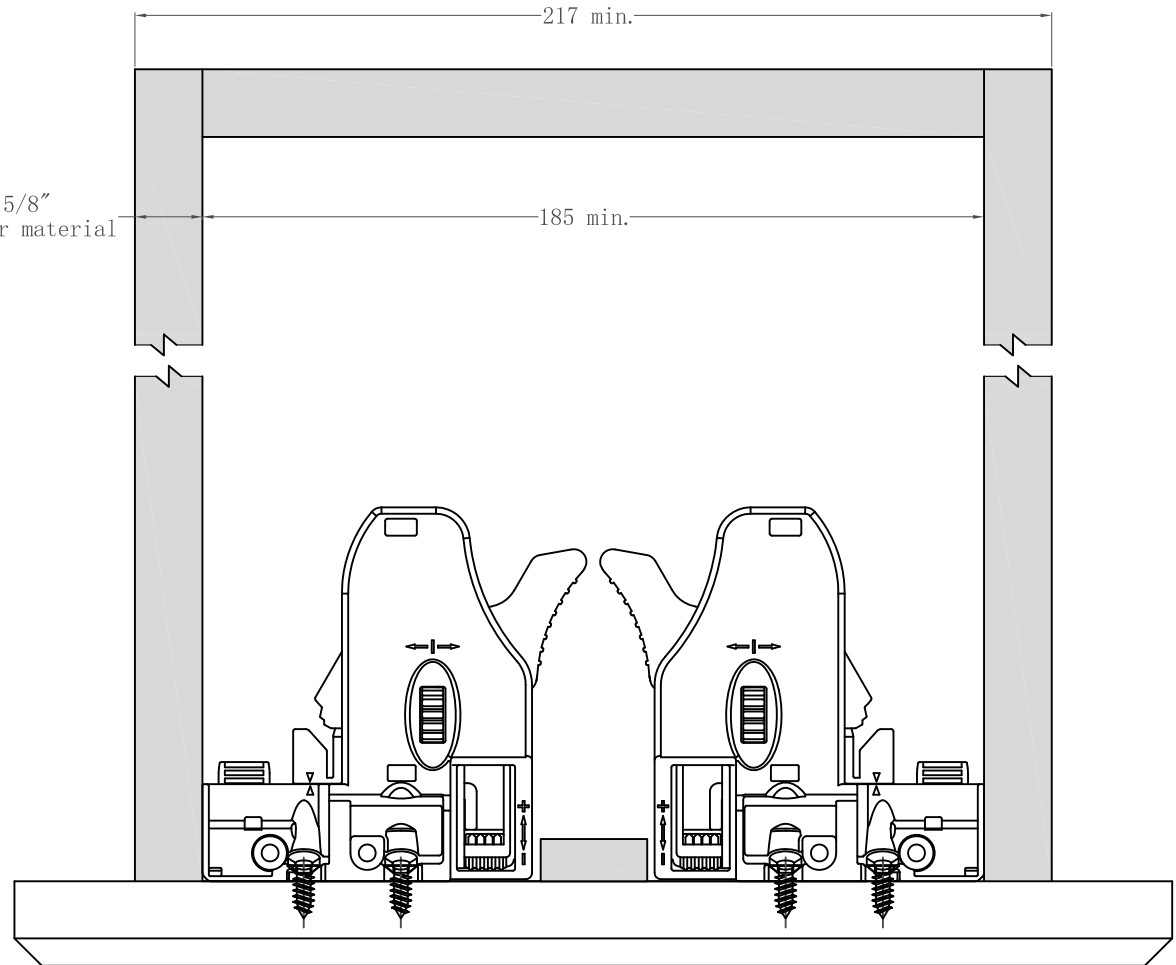

Right Hand shown here;
Left Hand is symetrical.

5/8"
drawer material

			FRONT LOCKING DEVICE (6 Directions)			 RICHELIEU HARDWARE
		Item	#8286102: RIGHT #8286103: LEFT			
2022.02.09	Internal drawer width (min.)					Unit
2016.07.03	Initial release					mm
Date	Revision					Material
						POM
						