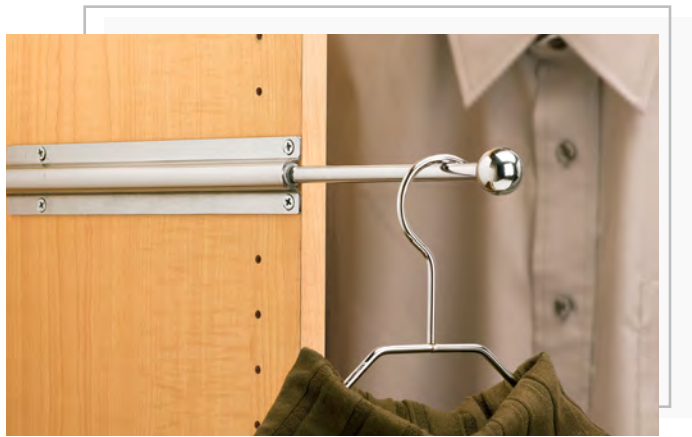

CVL Series

Standard Valet Rod

- (1) valet rod
- Installs easily with only four screws
- Offered in chrome, satin nickel and oil rubbed bronze
- Unique removable pull
- Mounting bracket
- Patent pending

CVL-12-CR

Standard Valet Rod

PRODUCT	DESCRIPTION	DIMS	FINISH	SLP
CVL-12-CR	Standard Valet Rod	11-7/8" (302 mm) - 17-7/8" (434 mm) L	Chrome	$20.40
CVL-12-SN	Standard Valet Rod	11-7/8" (302 mm) - 17-7/8" (434 mm) L	Satin Nickel	$20.35
CVL-12-ORB	Standard Valet Rod	11-7/8" (302 mm) - 17-7/8" (434 mm) L	Oil-Rubbed Bronze	$20.35

CVRI Series

Insert Valet Rod

- Ability to open or close the 3-3/4" rod with a single finger
- Removable pull hardware
- 7" Insert Valet Rod is uniquely designed to fit within 3/4" and larger closet panels
- Use the drill guide (sold separately) for a perfect fit and stability
- Patent pending