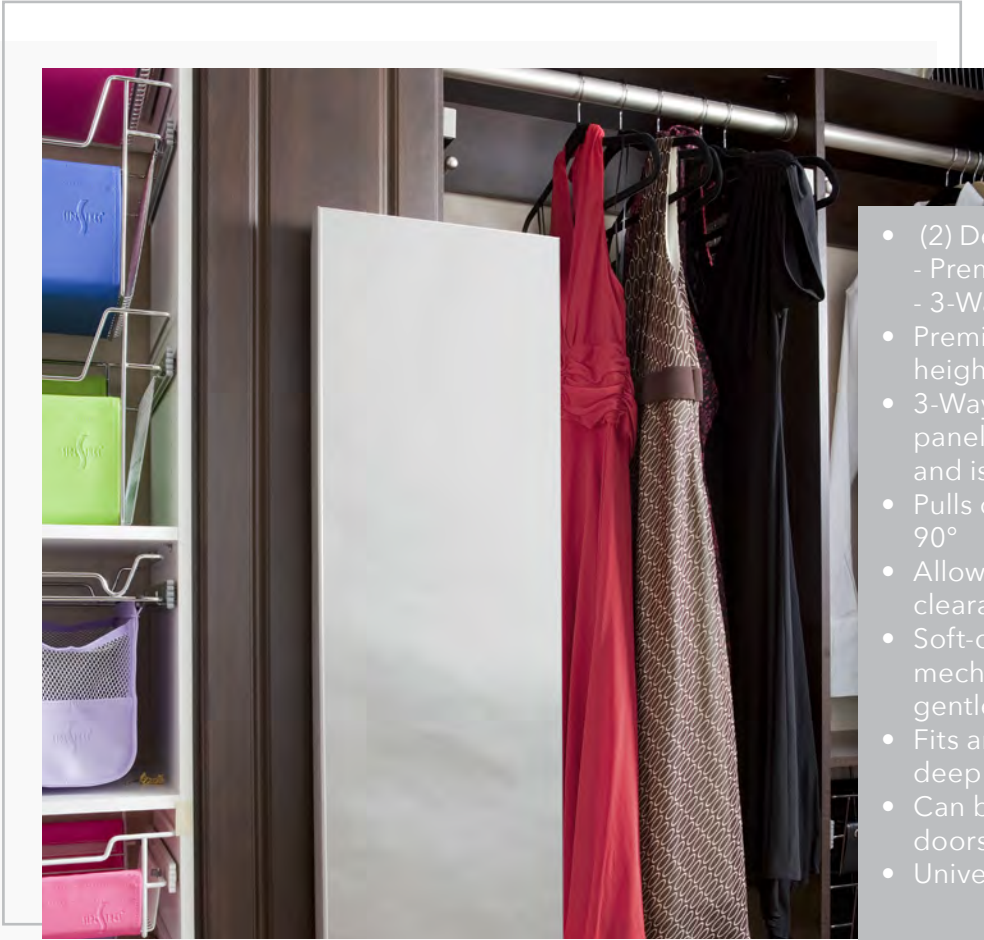

- (2) Design configurations
  - Premier
  - 3-Way foldable
- Premier mirror is available in (2) heights, 24" and 48"
- 3-Way foldable mirror has (3) panels that open up to 26" W and is 48" H
- Pulls out smoothly and swivels 90°
- Allow 5.75" for swiveling clearance
- Soft-close retracting mechanism, require only a gentle push
- Fits any partition at least 14" deep and 8" wide
- Can be installed behind cabinet doors
- Universal, non-handed

CMSL-1448-BZ-1

Closet Solutions

Soft-Close Closet Mirrors w/ Over-travel

PRODUCT	DESCRIPTION	DIMS	FINISH	SLP
CMSL-1448-SM-1	48" Closet Mirror	1-7/8" (47 mm) W x 13" (330 mm) D x 48" (1219 mm) H	Silver Mist	$378.45
CMSL-1424-SM-1	24" Closet Mirror	1-7/8" (47 mm) W x 13" (330 mm) D x 24" (610 mm) H	Silver Mist	$312.60
CMSL-1448-BZ-1	48" Closet Mirror	1-7/8" (47 mm) W x 13" (330 mm) D x 48" (1219 mm) H	Bronze	$400.35

3-Way Soft-Close Closet Mirror w/ Over Travel

CMTWSL-1448-SM-1	48" 3-Way Closet Mirror	3" (76 mm) W x 13-3/8" (340 mm) D x 48" (1219 mm) H	Silver Mist	$751.25