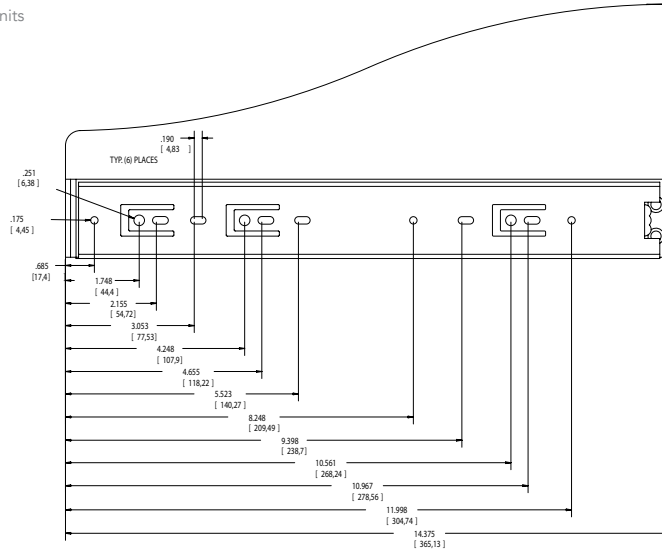

Wood Pants and Tie Rack Pullouts

PRODUCT	DESCRIPTION	DIMS	FINISH	SLP
CWTR-2414-1	24" Tie Rack	24" (610 mm) W x 14-3/8" (365 mm) D x 6" (152 mm) H	Wood	$177.65
CWPR-2414-1	24" Pant Rack	24" (610 mm) W x 14-3/8" (365 mm) D x 6" (152 mm) H	Wood	$147.95
CWPR-3014-1	30" Pant Rack	30" (760 mm) W x 14-3/8" (365 mm) D x 6" (152 mm) H	Wood	$163.55
CWPTR-3014-1	30" Pant and Tie Rack	30" (760 mm) W x 14-3/8" (365 mm) D x 6" (152 mm) H	Wood	$173.70