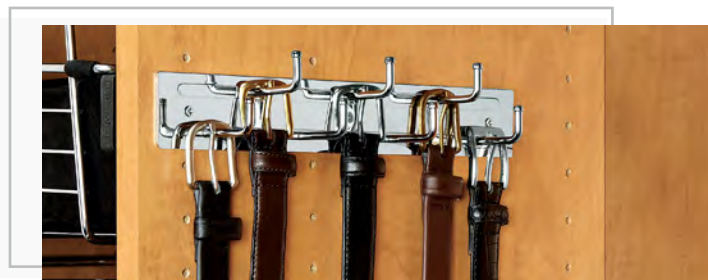

Static Belt Rack

Static Belt Rack

PRODUCT	DESCRIPTION	DIMS	FINISH	SLP
BRC-12NS-CR	Static Belt Rack	1-7/8" (48 mm) W x 11-3/4" (299 mm) D x 1-3/4" (45 mm) H	Chrome	$17.85
BRC-12NS-SN	Static Belt Rack	1-7/8" (48 mm) W x 11-3/4" (299 mm) D x 1-3/4" (45 mm) H	Satin Nickel	$13.30
BRC-12NS-ORB	Static Belt Rack	1-7/8" (48 mm) W x 11-3/4" (299 mm) D x 1-3/4" (45 mm) H	Oil-Rubbed Bronze	$12.60