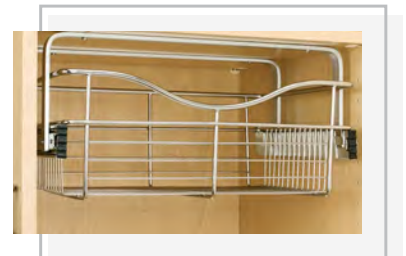

Top Mount Brackets for CB Series Baskets

PRODUCT	DESCRIPTION	DIMS	FINISH	SLP (1)	SLP (3)
Top Mount Brackets for CB Series					
CTMB-18.*	Top Mount Brackets for 18" (457 mm) Basket	Minimum opening 18-1/2" (470 mm)	Aluminum	$29.95	$24.00 ea.
CTMB-24.*	Top Mount Brackets for 24" (610 mm) Basket	Minimum opening 24-1/2" (622 mm)	Aluminum	$32.05	$26.25 ea.
CTMB-30.*	Top Mount Brackets for 30" (762 mm) Basket	Minimum opening 30-1/2" (775 mm)	Aluminum	$36.10	$30.15 ea.

NOTE: *Product available in individual (1 Pair) or (3 Pair) packs