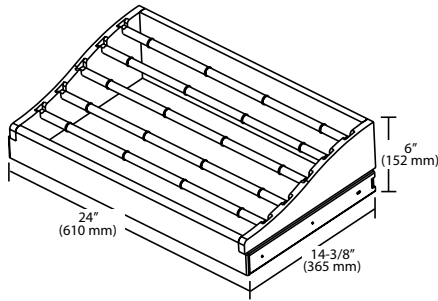

24" Units

Wood Pants and Tie Rack Pullouts

PRODUCT	DESCRIPTION	DIMS	FINISH	SLP
CWTR-2414-1	24" Tie Rack	24" (610 mm) W x 14-3/8" (365 mm) D x 6" (152 mm) H	Wood	$177.65
CWPR-2414-1	24" Pant Rack	24" (610 mm) W x 14-3/8" (365 mm) D x 6" (152 mm) H	Wood	$147.95
CWPR-3014-1	30" Pant Rack	30" (760 mm) W x 14-3/8" (365 mm) D x 6" (152 mm) H	Wood	$163.55
CWPTR-3014-1	30" Pant and Tie Rack	30" (760 mm) W x 14-3/8" (365 mm) D x 6" (152 mm) H	Wood	$173.70