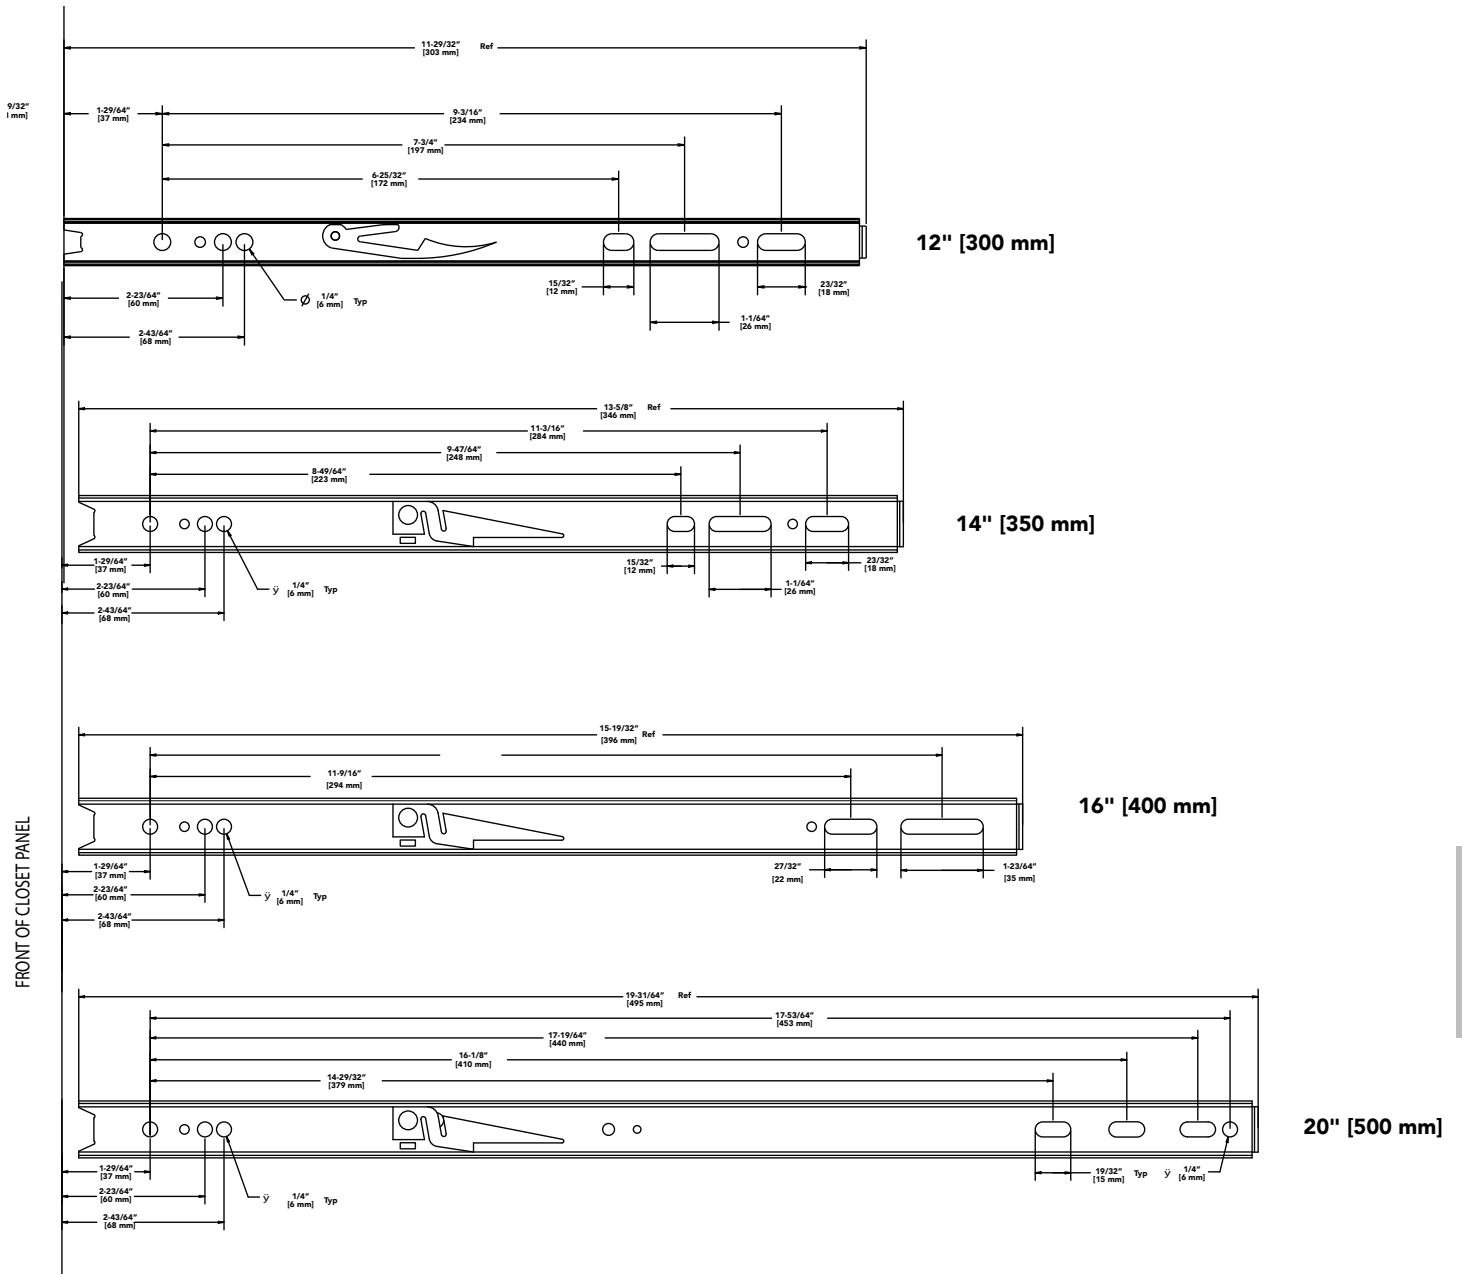

CB-242007CR-1