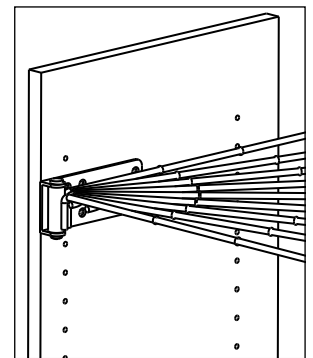

Wire Fan Pants Rack w/ Universal Mounting

PRODUCT	DESCRIPTION	DIMS	FINISH	SLP
CPRF-16CR-52	Wire Fan Pants Rack	16-1/8" (410 mm) x 16-1/8" (410 mm)	Chrome	$31.25
CPRF-16SN-52	Wire Fan Pants Rack	16-1/8" (410 mm) x 16-1/8" (410 mm)	Satin Nickel	$35.65
CPRF-16ORB-52	Wire Fan Pants Rack	16-1/8" (410 mm) x 16-1/8" (410 mm)	Oil-Rubbed Bronze	$35.60