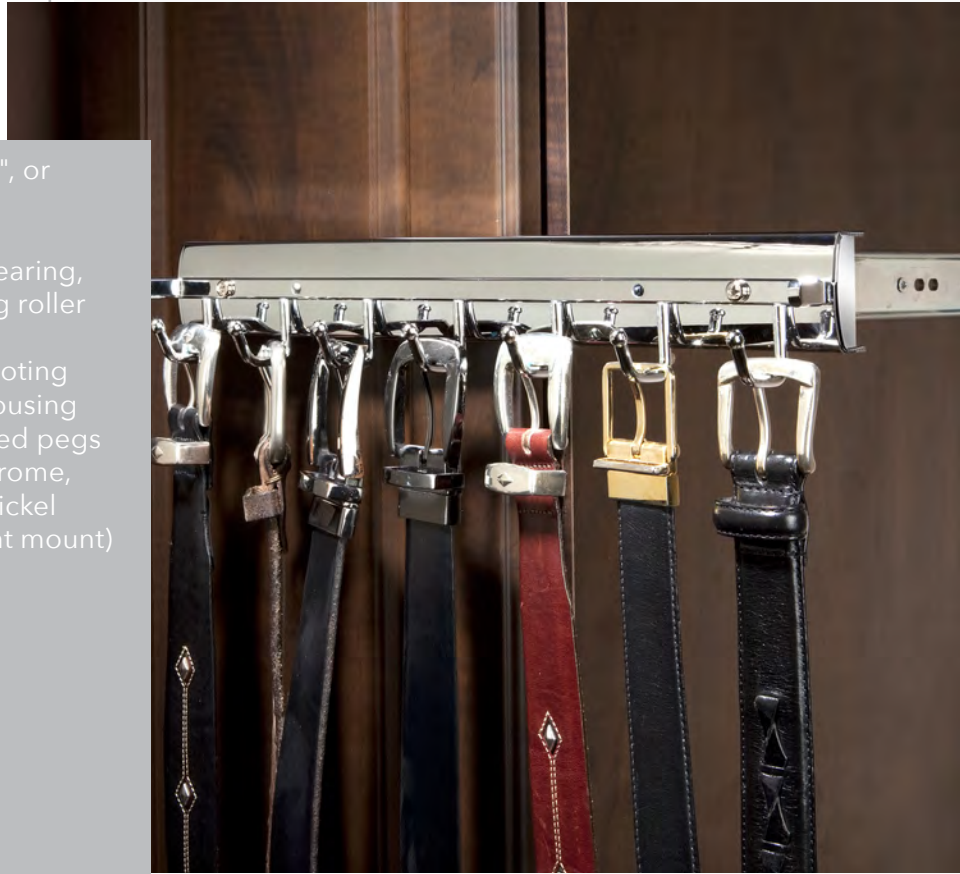

# Deluxe Pop-Out Tie Rack

TRCPOSL Series

- One-touch pop-out mechanism
- Fits panel depths of 14", or greater
- Holds up to (16) ties
- Cast aluminum slide housing
- Non-slip soft PVC coated pegs
- Available in bronze, chrome or satin nickel
- Coordinates with Sidelines By Rev-A-Shelf® Valet, Belt and Scarf Accessory Racks
- Reversible (Left or Right mount)

## Deluxe Pop-Out Tie Rack

PRODUCT	DESCRIPTION	DIMS	FINISH	SLP
TRCPOSL-14-CR-1	14" Pop-Out Deluxe Tie Rack	2-1/4" (57 mm) W x 13-1/2" (342 mm) D x 2" (51 mm) H	Chrome	\$66.10
TRCPOSL-14-BZ-1	14" Pop-Out Deluxe Tie Rack	2-1/4" (57 mm) W x 13-1/2" (342 mm) D x 2" (51 mm) H	Bronze	\$76.00
TRCPOSL-14-SN-1	14" Pop-Out Deluxe Tie Rack	2-1/4" (57 mm) W x 13-1/2" (342 mm) D x 2" (51 mm) H	Satin Nickel	\$76.00

- Fits panel depths of 14", or greater
- Holds up to (7) belts
- Over-extension, ball-bearing, steel slide with pivoting roller hinge
- Locks in place after pivoting
- Cast aluminum slide housing
- Non-slip soft PVC coated pegs
- Available in bronze, chrome, satin chrome or satin nickel
- Reversible (Left or Right mount)