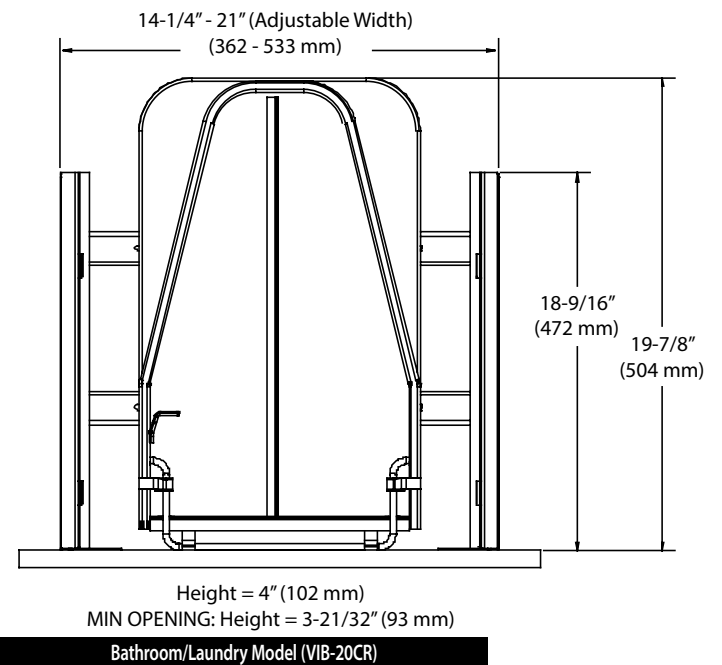

NOTE: Not compatible with inset cabinetry

Pullout Ironing Board

PRODUCT	DESCRIPTION	DIMS	FINISH	SLP
CIB-16CR	Closet Pullout Ironing Board	See drawings for detailed specifications.	Chrome	$217.75
RAS-CIB-COVER-R-52	Replacement Cover (Closet)		Silver	$20.85
VIB-20CR	Vanity Pullout Ironing Board	See drawings for detailed specifications.	Chrome	$276.35
RAS-VIB-COVER-52	Replacement Cover (Vanity)		Silver	$22.00