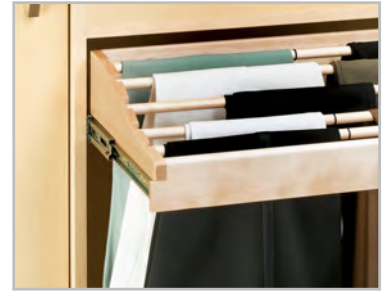

Heavy Duty, Full-Extension, Ball-Bearing Slides