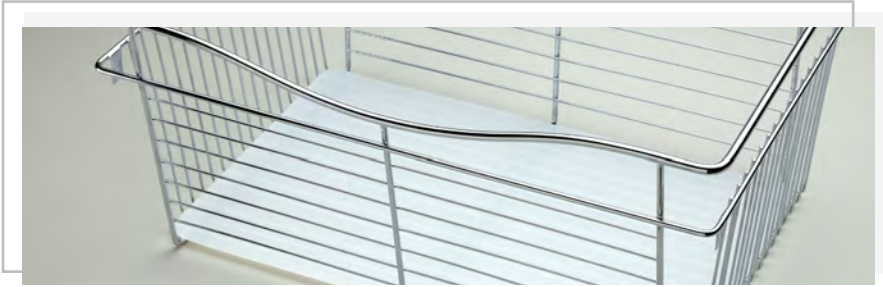

Plastic Liner for CB Series

CBM Series

PRODUCT	DESCRIPTION	DIMS	FINISH	SLP (1)	SLP (3)
Plastic Liners for 14" Deep Pullout Baskets (Individual and Bulk Pack)					
CBM-181407-P.*	Plastic Liner for 18" Closet Basket	18" (457 mm) W x 14" (356 mm) D x 7" (178 mm) H	Matte	$7.70	$6.25 ea.
CBM-181411-P.*	Plastic Liner for 18" Closet Basket	18" (457 mm) W x 14" (356 mm) D x 11" (279 mm) H	Matte	$10.60	$6.95 ea.
CBM-181418-P.*	Plastic Liner for 18" Closet Basket	18" (457 mm) W x 14" (356 mm) D x 18" (457 mm) H	Matte	$7.70	$4.05 ea.
CBM-241407-P.*	Plastic Liner for 24" Closet Basket	24" (610 mm) W x 14" (356 mm) D x 7" (178 mm) H	Matte	$7.85	$5.35 ea.
CBM-241411-P.*	Plastic Liner for 24" Closet Basket	24" (610 mm) W x 14" (356 mm) D x 11" (279 mm) H	Matte	$7.85	$5.95 ea.
CBM-241418-P.*	Plastic Liner for 24" Closet Basket	24" (610 mm) W x 14" (356 mm) D x 18" (457 mm) H	Matte	$7.85	$5.95 ea.
CBM-301407-P.*	Plastic Liner for 30" Closet Basket	30" (762 mm) W x 14" (356 mm) D x 7" (178 mm) H	Matte	$17.25	$12.30 ea.
CBM-301411-P.*	Plastic Liner for 30" Closet Basket	30" (762 mm) W x 14" (356 mm) D x 11" (279 mm) H	Matte	$14.35	$12.30 ea.
CBM-301418-P.*	Plastic Liner for 30" Closet Basket	30" (762 mm) W x 14" (356 mm) D x 18" (457 mm) H	Matte	$14.35	$12.30 ea.
Plastic Liners for 16" Deep Pullout Baskets (Individual and Bulk Pack)					
CBM-181607-P.*	Plastic Liner for 18" Closet Basket	18" (457 mm) W x 16" (406 mm) D x 7" (178 mm) H	Matte	$8.55	$5.35 ea.
CBM-181611-P.*	Plastic Liner for 18" Closet Basket	18" (457 mm) W x 16" (406 mm) D x 11" (279 mm) H	Matte	$8.55	$5.35 ea.
CBM-181618-P.*	Plastic Liner for 18" Closet Basket	18" (457 mm) W x 16" (406 mm) D x 18" (457 mm) H	Matte	$8.55	$5.35 ea.
CBM-241607-P.*	Plastic Liner for 24" Closet Basket	24" (610 mm) W x 16" (406 mm) D x 7" (178 mm) H	Matte	$8.70	$6.80 ea.
CBM-241611-P.*	Plastic Liner for 24" Closet Basket	24" (610 mm) W x 16" (406 mm) D x 11" (279 mm) H	Matte	$8.70	$6.80 ea.
CBM-241618-P.*	Plastic Liner for 24" Closet Basket	24" (610 mm) W x 16" (406 mm) D x 18" (457 mm) H	Matte	$8.70	$6.80 ea.
CBM-301607-P.*	Plastic Liner for 30" Closet Basket	30" (762 mm) W x 16" (406 mm) D x 7" (178 mm) H	Matte	$17.25	$12.30 ea.
CBM-301611-P.*	Plastic Liner for 30" Closet Basket	30" (762 mm) W x 16" (406 mm) D x 11" (279 mm) H	Matte	$17.25	$12.30 ea.
CBM-301618-P.*	Plastic Liner for 30" Closet Basket	30" (762 mm) W x 16" (406 mm) D x 18" (457 mm) H	Matte	$14.35	$12.30 ea.

* Product available in individual (1) or (3) packs.

CTMB Series

- Allows you to utilize the CB Series wire baskets in openings that are not the standard 18", 24", or 30" widths
- Simply mount the bracket to the underside of a shelf and then attach the CB Series basket