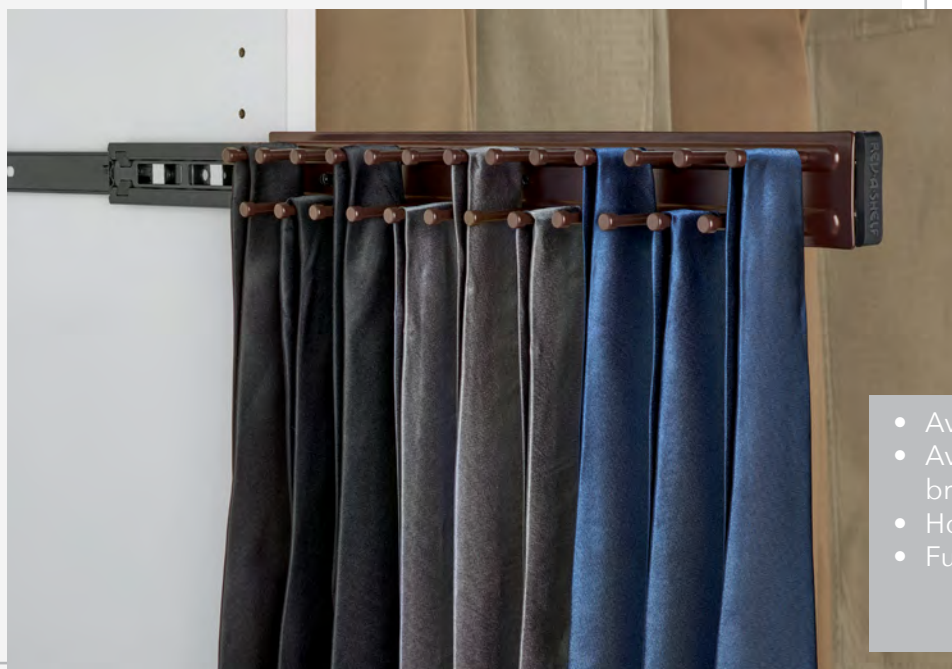

- Available in 12" and 14" depths
- Available in chrome, oil rubbed bronze and satin nickel
- Holds up to (25) ties
- Full-extension, ball-bearing slide

TRC-14ORB