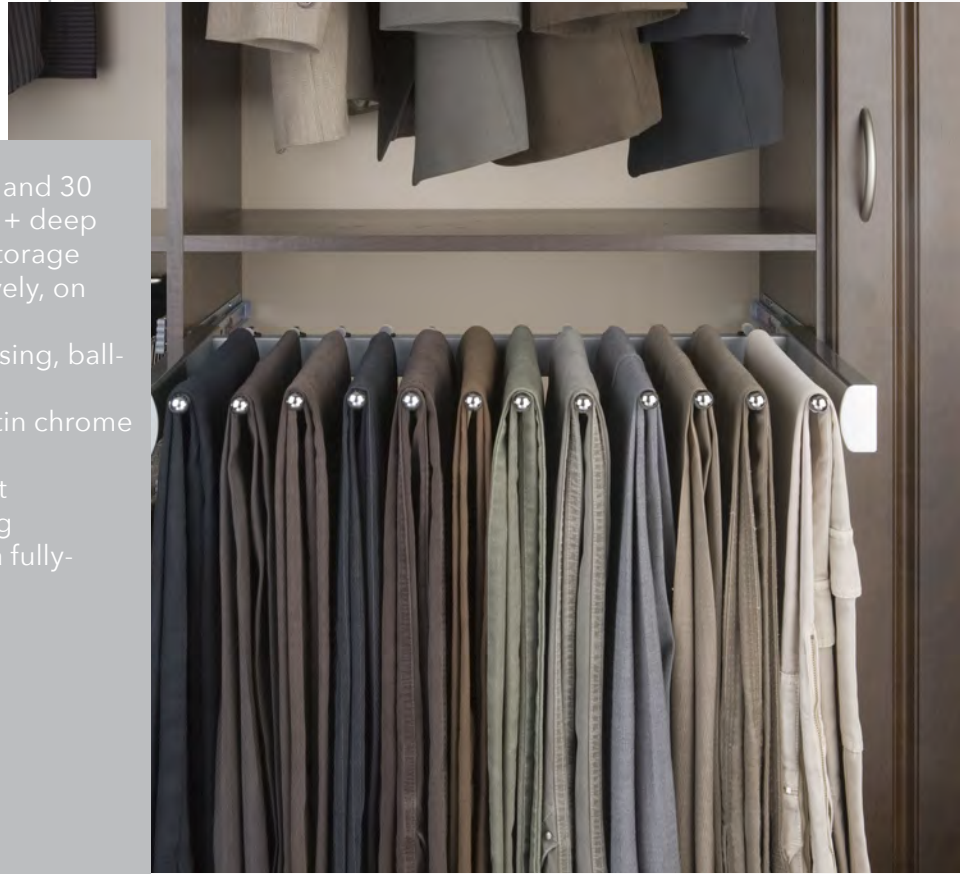

- 3 Models to fit 18", 24" and 30" section widths, all 14" + deep
- 8, 12 and 15 non-slip storage hanger arms, respectively, on each rack
- Full-extension, soft-closing, ball-bearing steel slides
- Available in bronze, satin chrome or satin nickel
- Steel construction, cast aluminum slide housing
- Installs with 4 screws, a fully-assembled unit

PSCSL-2414SC-SC-1

Soft-Close Pant Rack Pullout

PRODUCT	DESCRIPTION	DIMS	FINISH	SLP
PSCSL-1814SC-BZ-1	18" W Pant Rack Pullout	18" (457 mm) W x 14" (357 mm) D x 2-1/2" (64 mm) H	Bronze	$210.85
PSCSL-2414SC-BZ-1	24" W Pant Rack Pullout	24" (610 mm) W x 14" (357 mm) D x 2-1/2" (64 mm) H	Bronze	$243.90
PSCSL-3014SC-BZ-1	30" W Pant Rack Pullout	30" (762 mm) W x 14" (357 mm) D x 2-1/2" (64 mm) H	Bronze	$283.05
PSCSL-1814SC-SC-1	18" W Pant Rack Pullout	18" (457 mm) W x 14" (357 mm) D x 2-1/2" (64 mm) H	Satin Chrome	$188.95
PSCSL-2414SC-SC-1	24" W Pant Rack Pullout	24" (610 mm) W x 14" (357 mm) D x 2-1/2" (64 mm) H	Satin Chrome	$211.00
PSCSL-3014SC-SC-1	30" W Pant Rack Pullout	30" (762 mm) W x 14" (357 mm) D x 2-1/2" (64 mm) H	Satin Chrome	$241.85
PSCSL-1814SC-SN-1	18" W Pant Rack Pullout	18" (457 mm) W x 14" (357 mm) D x 2-1/2" (64 mm) H	Satin Nickel	$210.85
PSCSL-2414SC-SN-1	24" W Pant Rack Pullout	24" (610 mm) W x 14" (357 mm) D x 2-1/2" (64 mm) H	Satin Nickel	$243.90
PSCSL-3014SC-SN-1	30" W Pant Rack Pullout	30" (762 mm) W x 14" (357 mm) D x 2-1/2" (64 mm) H	Satin Nickel	$283.05