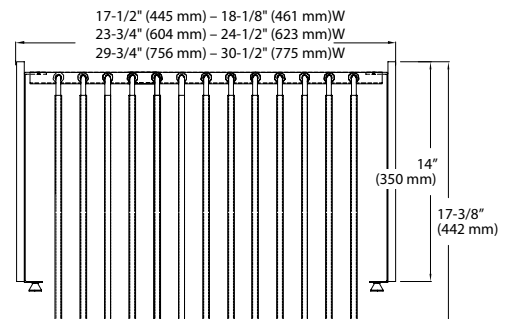

- Heavy gauge chrome frame
- Distinctive moveable fingers for easy access
- (9), (13), or (16) chrome rods
- Full-extension slides

PSC-1814CR

Non-slip Covering

**PSC-1814CR**  
9-Capacity

**PSC-2414CR**  
13-Capacity