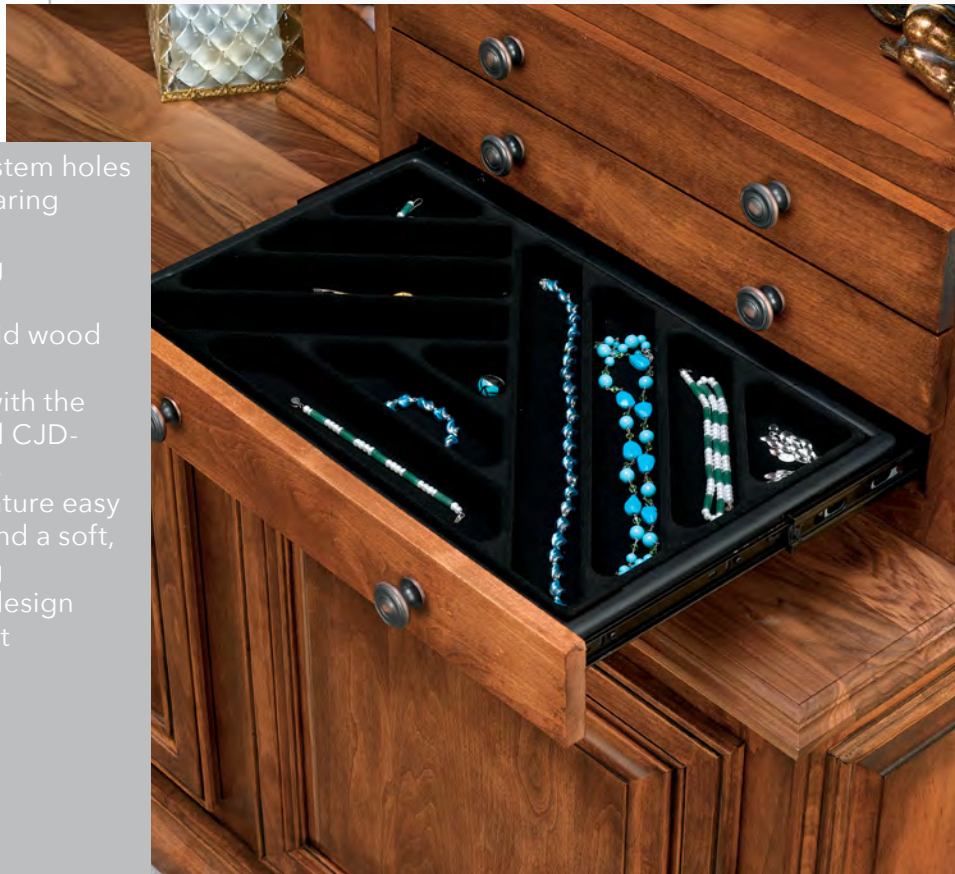

**CJD-2414 Jewelry Drawer dimensions.**

Inside Height = 1-13/32" (36 mm)  
 Overall Height = 1-13/16" (46 mm)

- Easily installed with system holes
- Full-extension, ball-bearing slides
- Drawer head mounting capability
- Constructed with a solid wood box
- Used in coordination with the CJD-24IS (Jewelry) and CJD-24IN (Necklace) inserts
- CJD-IS and CJD-IN feature easy "drop-in" installation and a soft, velvet flocked covering
- Rev-A-Shelf exclusive design
- TSCA Title VI compliant