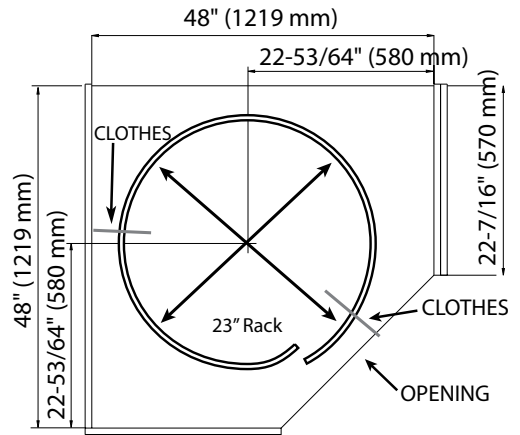

- 360-degree turning radius
- Adjustable height of 72-1/2" to 84"
- Can hang (40) single items of clothing
- Comes complete with a stabilizer bar, post and pivot hardware and mounting hardware

SHR-3684

360° Spiral Clothes Rack

NOTE: The size of your hangers and clothing stored on this unit will dictate the minimum size of the cabinet

Spiral Clothes Rack

PRODUCT	DESCRIPTION	DIMS	FINISH	SLP
SHR-3684	360° Spiral Clothes Rack	23" (585 mm) W x 72-1/2" (1842 mm) 72-1/2"- 84" (1842-2134 mm) H	Chrome	$346.85