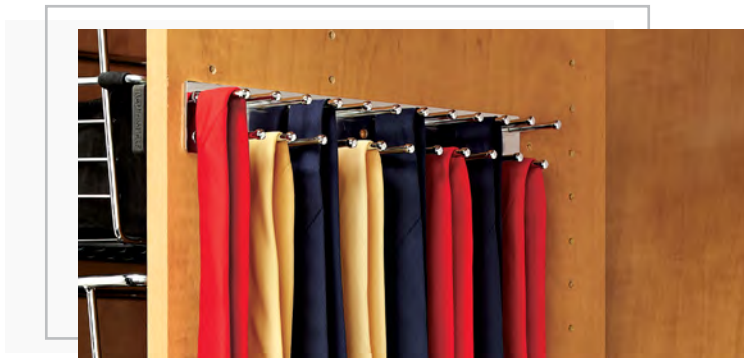

Static Tie Rack

Static Tie Rack

PRODUCT	DESCRIPTION	DIMS	FINISH	SLP
TRC-12NS-CR	Static Tie Rack	1-7/8" (48 mm) W x 11-3/4" (299 mm) D x 1-3/4" (45 mm) H	Chrome	$16.75
TRC-12NS-SN	Static Tie Rack	1-7/8" (48 mm) W x 11-3/4" (299 mm) D x 1-3/4" (45 mm) H	Satin Nickel	$15.30
TRC-12NS-ORB	Static Tie Rack	1-7/8" (48 mm) W x 11-3/4" (299 mm) D x 1-3/4" (45 mm) H	Oil-Rubbed Bronze	$16.30

BRC Series

- Available in chrome, oil rubbed bronze and satin nickel
- Holds up to (7) belts
- Easy installation