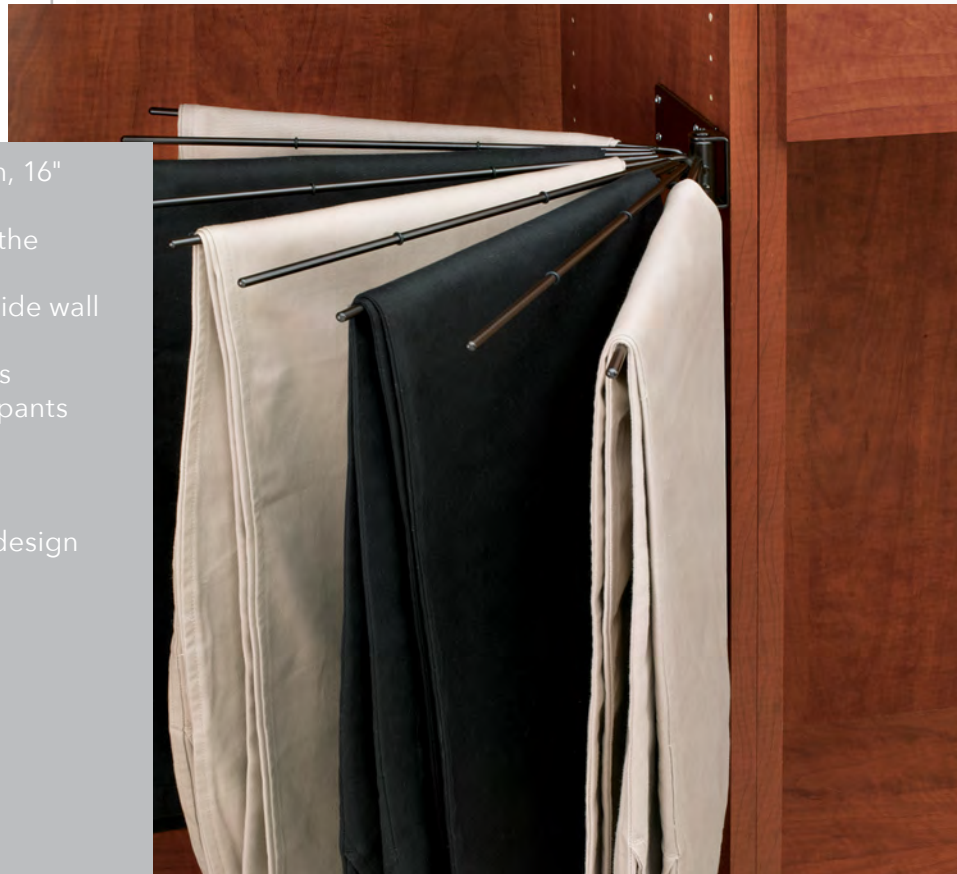

- Designed for 18" width, 16" depth opening
- Simple installation via the system holes
- Universal left or right side wall mounting
- Stores (9) pairs of pants
- Rubber O-Rings keep pants from slipping
- Polished ends prevent snagging
- Rev-A-Shelf exclusive design

CPRF-16ORB-52