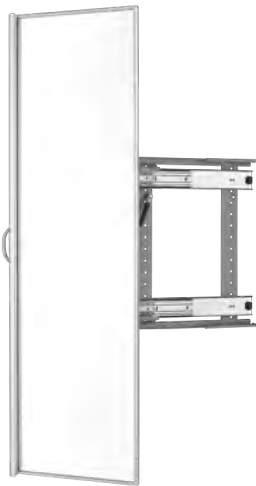

**NOTES:** Weight capacity 25 lb. CPDR-3548 work best with a width range of 35"-39"

# Pullout Closet Mirror

CM Series

- Installs in a space just over 3-1/2" wide
- Adjustable 60-degree pivot
- Soft-open, soft-close slide system
- Reversible mounting
- Easy installation

CM-1448-SN-1

Angle of open mirror can be adjusted by up to 60°