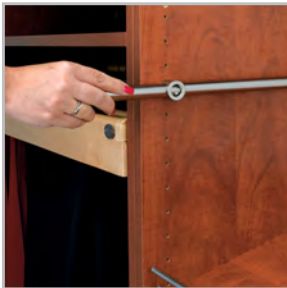

Simple Installation

CVR-14-SN
14" Satin Nickel

CVR-12-CR
12" Chrome

Designer Series Valet Rod

PRODUCT	DESCRIPTION	DIMS	FINISH	SLP
12" Designer Series Valet Rod				
CVR-12-CR	Designer Series Valet Rod	11-7/8" (302 mm) - 18-1/2" (470 mm) L	Chrome	$27.65
CVR-12-SN	Designer Series Valet Rod	11-7/8" (302 mm) - 18-1/2" (470 mm) L	Satin Nickel	$27.60
CVR-12-ORB	Designer Series Valet Rod	11-7/8" (302 mm) - 18-1/2" (470 mm) L	Oil-Rubbed Bronze	$27.60
14" Designer Series Valet Rod				
CVR-14-CR	Designer Series Valet Rod	13-7/8" (353 mm) - 21-7/8" (556 mm) L	Chrome	$27.85
CVR-14-SN	Designer Series Valet Rod	13-7/8" (353 mm) - 21-7/8" (556 mm) L	Satin Nickel	$27.80
CVR-14-ORB	Designer Series Valet Rod	13-7/8" (353 mm) - 21-7/8" (556 mm) L	Oil-Rubbed Bronze	$27.80