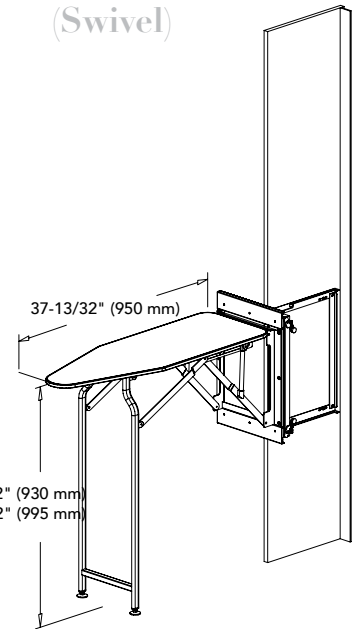

Deluxe (Swivel)

Soft-Close Ironing Board w/ Over-Travel

PRODUCT	DESCRIPTION	DIMS	FINISH	SLP
CROIBSL-14-SM-1	Elite Rotating Ironing Board	18-11/16" (475 mm) W x 14" (356 mm) D x 4-1/2" (114 mm) H	Silver Mist	$422.25
CSWIBSL-14-SM-1	Deluxe Swivel Ironing Board	5-1/4" (133 mm) W x 13" (330 mm) D x 53-1/8" (1350 mm) H	Silver Mist	$488.05
CPUIBSL-14-SM-1	Premier Pop-Up Ironing Board	6-5/16" (160 mm) W x 13-1/2" (342 mm) D x 43-5/16" (1100 mm) H	Silver Mist	$614.20

Canvas Ironing Board Covers

CROIBSL-COVER-52	Cover for Elite Rotating Ironing Board	12-3/16" (310 mm) W x 37-13/16" (960 mm) D x 7/8" (22 mm) H	Tan	$48.55
CSWIBSL-COVER-52	Cover for Deluxe Swivel Ironing Board	13-3/8" (340 mm) W x 37-3/8" (950 mm) D x 7/8" (22 mm) H	Tan	$50.75
CPUIBSL-COVER-52	Cover for Premier Pop-Up Ironing Board	13-3/8" (340 mm) W x 43-11/16" (1110 mm) D x 7/8" (22 mm) H	Tan	$54.10