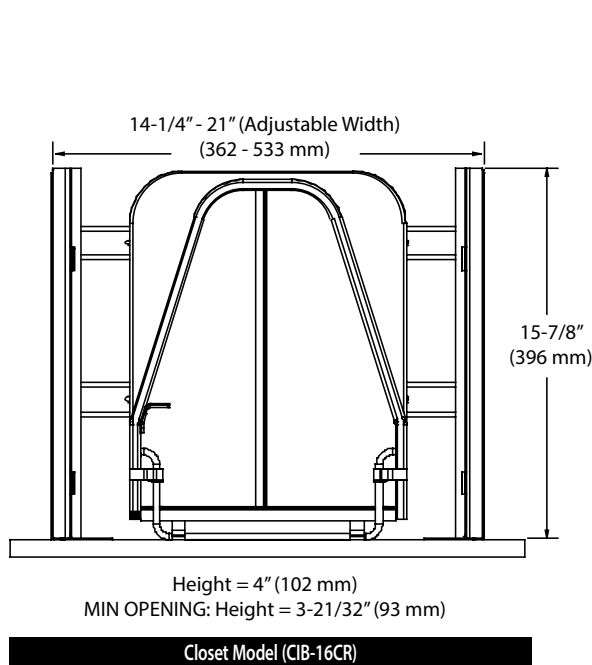

NOTE: Not compatible with inset cabinetry

Pullout Ironing Board

PRODUCT	DESCRIPTION	DIMS	FINISH	SLP
CIB-16CR	Closet Pullout Ironing Board	See drawings for detailed specifications.	Chrome	$217.75
RAS-CIB-COVER-R-52	Replacement Cover (Closet)		Silver	$20.85
VIB-20CR	Vanity Pullout Ironing Board	See drawings for detailed specifications.	Chrome	$276.35
RAS-VIB-COVER-52	Replacement Cover (Vanity)		Silver	$22.00