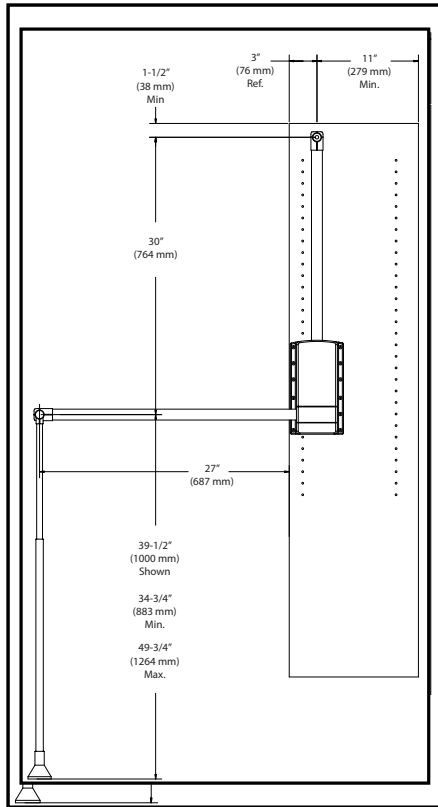

- Available in (3) sizes
- Telescoping pull-rod, adjustable from 34" to 50"
- Rev-A-Shelf exclusive design

CPDR-2635, 26" - 35" Closet Rod

Reinforce your CPDR with our included heavy duty bumper

REV-A-SHELF EXCLUSIVE!  
Push button mechanism for adjusting handle length