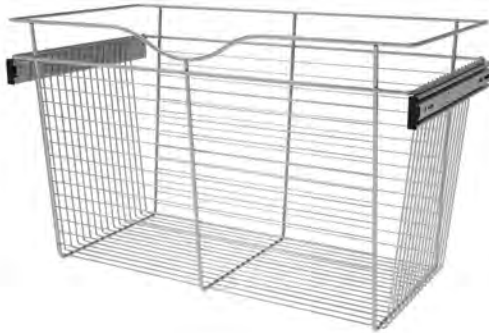

CB-182007CR-1 & CB-182011CR-1

- Installs easily in 32 mm applications
- Easy to remove baskets
- Baskets rest on top of the full-extension slides, eliminating torque twist
- Bayonet mounting system
- Rev-A-Shelf exclusive design (US Patent No. D546,101)
- Available in chrome, oil rubbed bronze and satin nickel

**NOTE:** \* Product available in individual (1) or (3) packs - 100 lb. weight rated slides.

Close up of Bayonet Mounting System for easy removal and re-installation (US Patent No. 546,101)

Our baskets rest upon the slide, to eliminate the torque-twist associated with other baskets.

See page 272 & 275 for basket accessories, like hamper bags and liners!

**CB-181207CR-1**  
Chrome,  
18" wide, 12" Deep, 7" Height

**CB-241411CR-1**  
Chrome,  
24" wide, 14" Deep, 11" Height

**CB-301618CR-1**  
Chrome,  
30" wide, 16" Deep, 18" Height