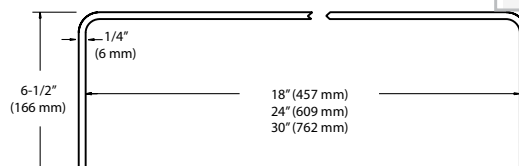

Top Mount Brackets for CB Series Baskets

PRODUCT	DESCRIPTION	DIMS	FINISH	SLP (1)	SLP (3)
Top Mount Brackets for CB Series					
CTMB-18.*	Top Mount Brackets for 18" (457 mm) Basket	Minimum opening 18-1/2" (470 mm)	Aluminum	$29.95	$24.00 ea.
CTMB-24.*	Top Mount Brackets for 24" (610 mm) Basket	Minimum opening 24-1/2" (622 mm)	Aluminum	$32.05	$26.25 ea.
CTMB-30.*	Top Mount Brackets for 30" (762 mm) Basket	Minimum opening 30-1/2" (775 mm)	Aluminum	$36.10	$30.15 ea.

NOTE: *Product available in individual (1 Pair) or (3 Pair) packs