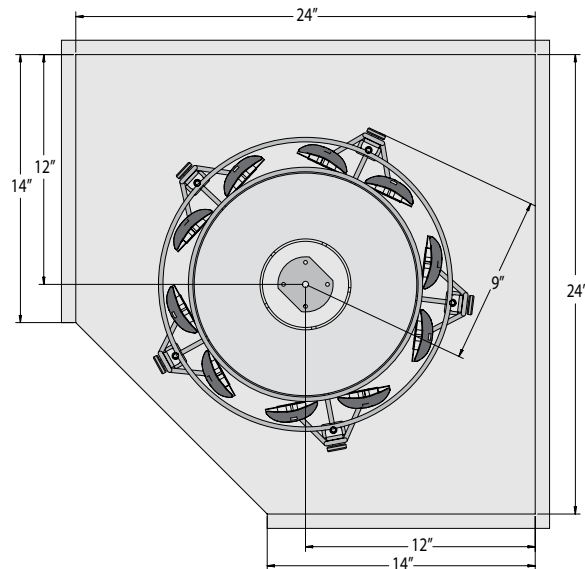

18" diameter, 15" recommended distance between shelves.

SHOE CAPACITY (IN PAIRS)		
	3-Shelf	5-Shelf
Men's	12	20
Women's	15	25