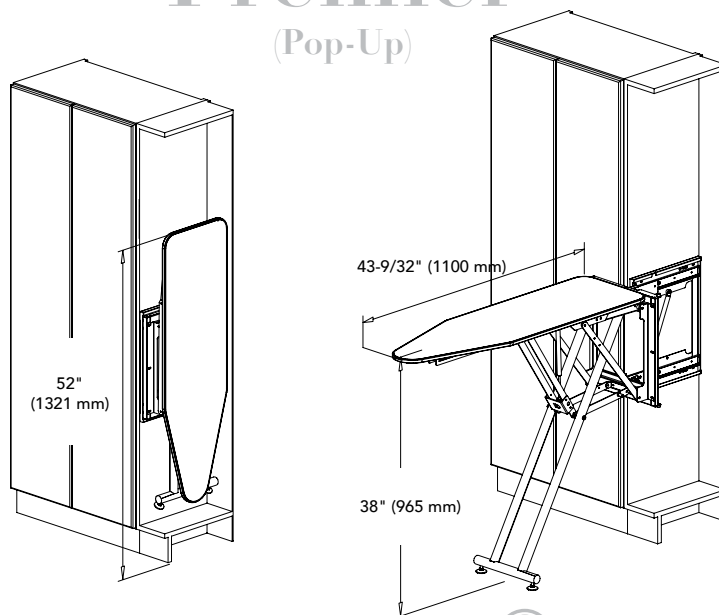

Premier (Pop-Up)

SIDELINES
REV-A-SHELF