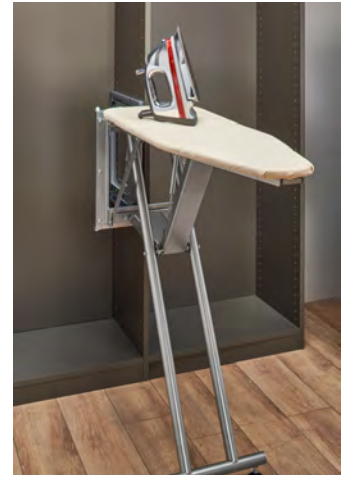

Pop-Up ironing board locks in place