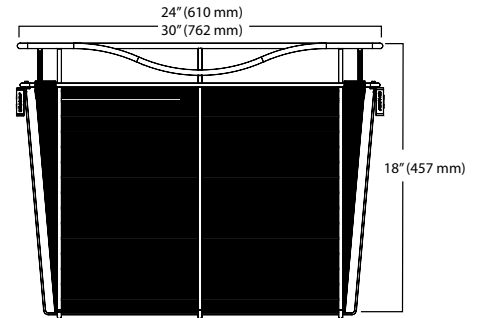

NOTE: * Product available in individual (1) or (3) packs.

Cloth Hamper for CB Basket

PRODUCT	DESCRIPTION	DIMS	FINISH	SLP (1)	SLP (3)
CHBI-241418-*	Cloth Liner	For 24" (610 mm) W x 14" (356 mm) D x 18" (457 mm) H Closet Basket	Black	$49.75	$43.95 ea.
CHBI-241618-*	Cloth Liner	For 24" (610 mm) W x 16" (406 mm) D x 18" (457 mm) H Closet Basket	Black	$50.85	$44.95 ea.
CHBI-242018-*	Cloth Liner	For 24" (610 mm) W x 20" (508 mm) D x 18" (457 mm) H Closet Basket	Black	$57.60	$51.65 ea.
CHBI-301418-*	Cloth Liner	For 30" (762 mm) W x 14" (356 mm) D x 18" (457 mm) H Closet Basket	Black	$56.30	$50.50 ea.
CHBI-301618-*	Cloth Liner	For 30" (762 mm) W x 16" (406 mm) D x 18" (457 mm) H Closet Basket	Black	$58.05	$51.95 ea.