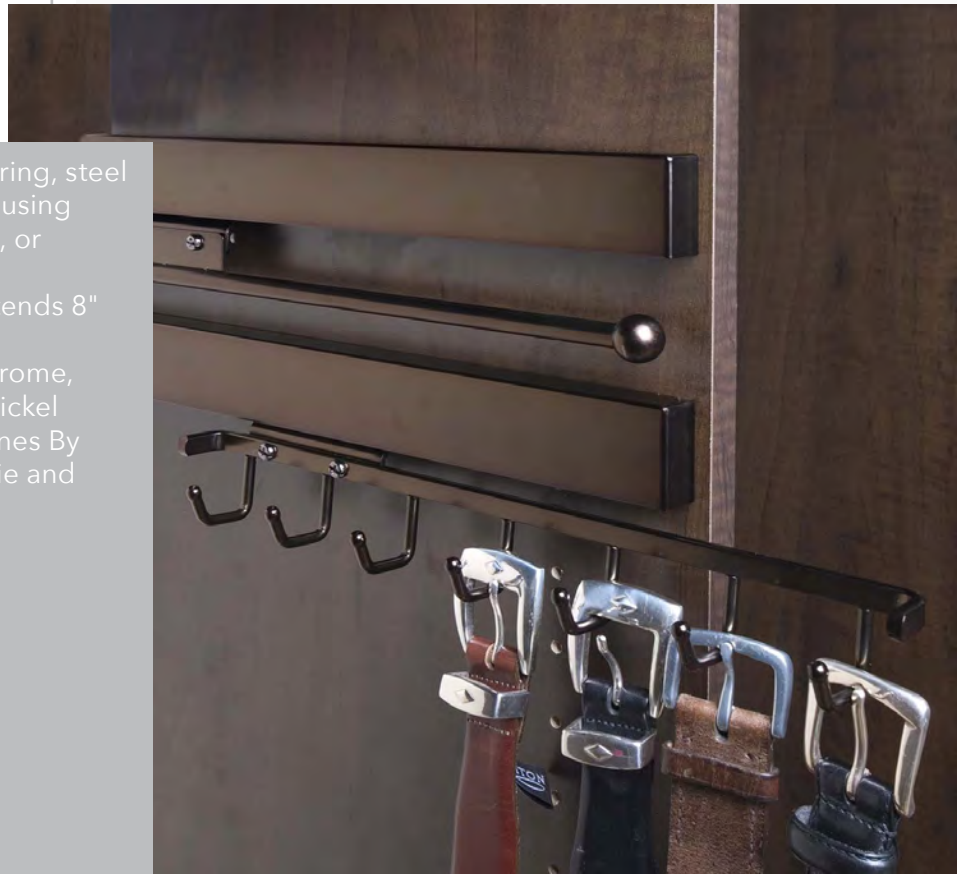

- Fits panel depths of 14", or greater
- Holds up to (16) ties
- Over-extension, ball-bearing, steel slide with pivoting roller hinge
- Locks in place after pivoting
- Cast aluminum slide housing
- Non-slip soft PVC coated pegs
- Available in bronze, chrome, satin chrome or satin nickel
- Reversible (Left or Right mount)

- Full-extension, ball-bearing, steel slide with steel rack housing
- Fits panel depths of 14", or greater
- 10mm diameter rod extends 8"
- Holds up to (7) belts
- Available in bronze, chrome, satin chrome or satin nickel
- Coordinates with Sidelines By Rev-A-Shelf® Deluxe Tie and Scarf Racks