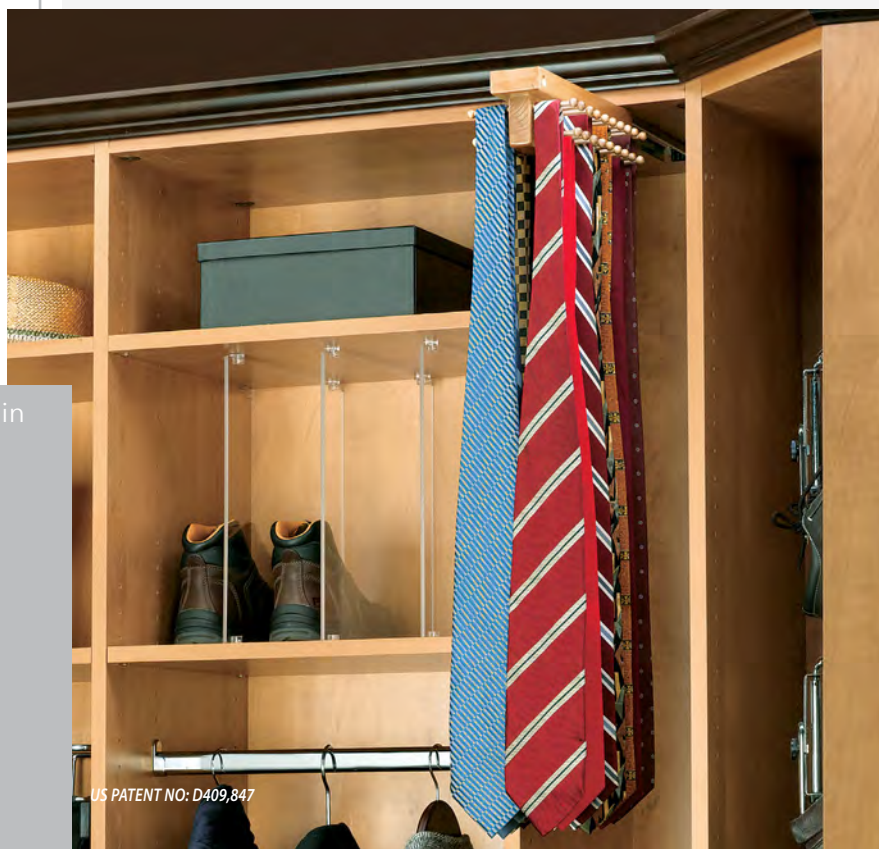

## TIEBUTLER™

DEPTH	TIES
14"	44
16"	52
20"	68

- Installs underneath any shelf in a 7" opening
- Holds up to (68) ties
- Available in white, natural maple and black
- Constructed of solid wood
- Ball-bearing slides
- TSCA Title VI compliant