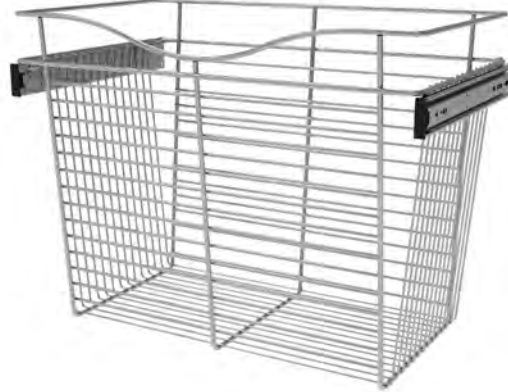

**NOTE:** \* Product available in individual (1) or (3) packs - 100 lb. weight rated slides.

Close up of Bayonet Mounting System for easy removal and re-installation (US Patent No. 546,101)

Our baskets rest upon the slide, to eliminate the torque-twist associated with other baskets.

See page 272 & 275 for basket accessories, like hamper bags and liners!

**CB-181207CR-1**  
Chrome,  
18" wide, 12" Deep, 7" Height

**CB-241411CR-1**  
Chrome,  
24" wide, 14" Deep, 11" Height

**CB-301618CR-1**  
Chrome,  
30" wide, 16" Deep, 18" Height