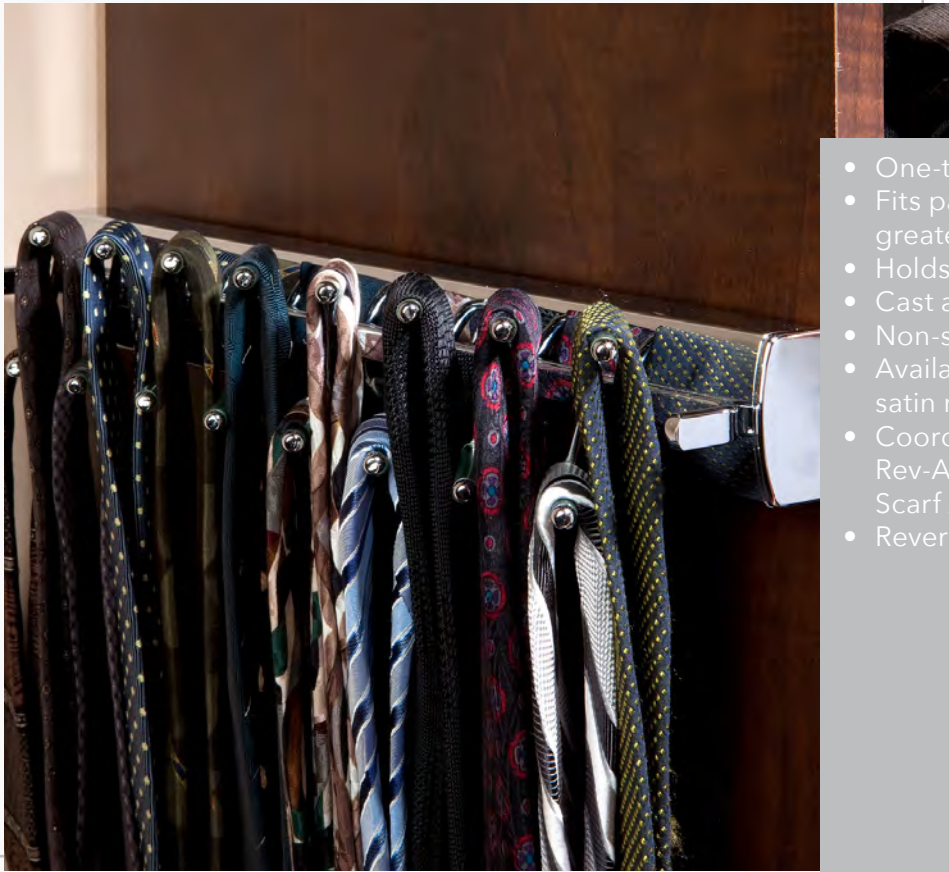

Deluxe Pop-Out Tie Rack

TRCPOSL Series

- One-touch pop-out mechanism
- Fits panel depths of 14", or greater
- Holds up to (16) ties
- Cast aluminum slide housing
- Non-slip soft PVC coated pegs
- Available in bronze, chrome or satin nickel
- Coordinates with Sidelines By Rev-A-Shelf® Valet, Belt and Scarf Accessory Racks
- Reversible (Left or Right mount)

TRCPOSL-14-CR-1

SIDELINES®
REV-A-SHELF

Closet
Solutions

Deluxe Pop-Out Tie Rack

PRODUCT	DESCRIPTION	DIMS	FINISH	SLP
TRCPOSL-14-CR-1	14" Pop-Out Deluxe Tie Rack	2-1/4" (57 mm) W x 13-1/2" (342 mm) D x 2" (51 mm) H	Chrome	$66.10
TRCPOSL-14-BZ-1	14" Pop-Out Deluxe Tie Rack	2-1/4" (57 mm) W x 13-1/2" (342 mm) D x 2" (51 mm) H	Bronze	$76.00
TRCPOSL-14-SN-1	14" Pop-Out Deluxe Tie Rack	2-1/4" (57 mm) W x 13-1/2" (342 mm) D x 2" (51 mm) H	Satin Nickel	$76.00