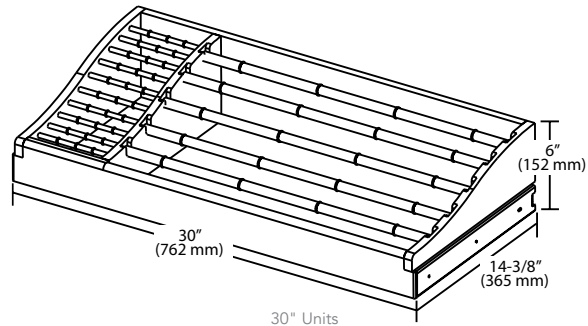

30" Units

Wood Pants and Tie Rack Pullouts

PRODUCT	DESCRIPTION	DIMS	FINISH	SLP
CWTR-2414-1	24" Tie Rack	24" (610 mm) W x 14-3/8" (365 mm) D x 6" (152 mm) H	Wood	$177.65
CWPR-2414-1	24" Pant Rack	24" (610 mm) W x 14-3/8" (365 mm) D x 6" (152 mm) H	Wood	$147.95
CWPR-3014-1	30" Pant Rack	30" (760 mm) W x 14-3/8" (365 mm) D x 6" (152 mm) H	Wood	$163.55
CWPTR-3014-1	30" Pant and Tie Rack	30" (760 mm) W x 14-3/8" (365 mm) D x 6" (152 mm) H	Wood	$173.70