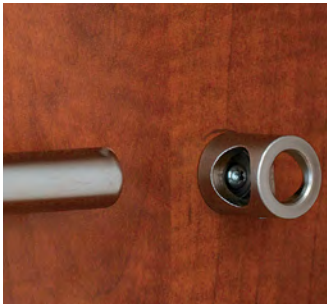

Simple Installation

DEPTH	TIES (CTR)	BELTS (CBSR)
12"	11	5 Pegs
14"	15	6 Pegs

- Available in 12" and 14" depths
- Holds up to 11 (12") and 15 (14") ties or scarves, or (6) belts
- Feature a fully accessible 8-3/16" (6-3/4" for 12" depth) telescoping rod
- Non-slip soft PVC coated pegs
- Available in chrome, satin nickel and oil rubbed bronze
- Adjustable mounting brackets