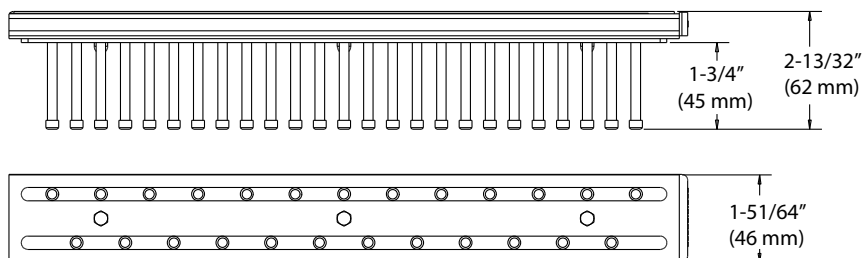

TRC-14ORB

Holds up to (25) ties

**TRC-12CR**  
12" Chrome

**TRC-12SN**  
12" Satin Nickel

**TRC-14ORB**  
14" Oil Rubbed Bronze

DEPTH	TIES
12"	23
14"	25