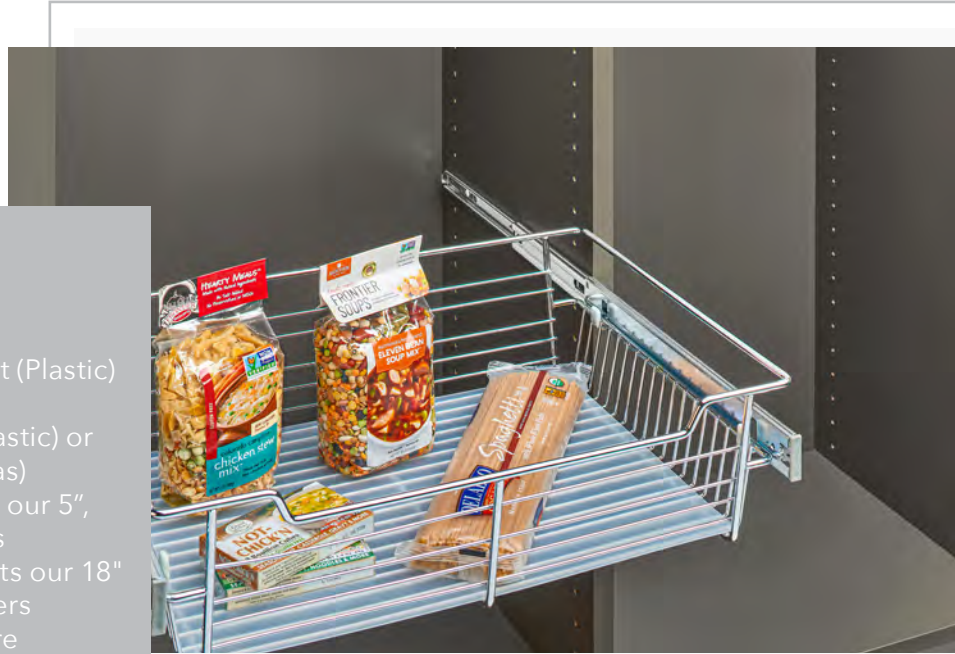

- (3) variations available
  - Plastic Liner
  - Canvas Basket
  - Canvas Hamper
- Available in Translucent (Plastic) or Tan (Canvas)
- Drop-in installation (Plastic) or with Velcro tabs (Canvas)
- Canvas basket liners fit our 5", 10" and 17" tall baskets
- Canvas hamper bags fits our 18" and 24" tilt-out hampers
- Canvas hampers feature elasticized bag opening and fold-down handles
- Easy to clean
- Compatible with Sidelines By Rev-A-Shelf® baskets

CBLSL-181405-T-1
Canvas Bag Liner

Canvas Bag Liners

PRODUCT	DESCRIPTION	Dims	FINISH	SLP
CBLSL-181405-T-1	18" W x 14" D x 5" Closet Basket Liner	17-3/16" (436 mm) W x 12-11/32" (313 mm) D x 5" (127 mm) H	Tan	$26.85
CBLSL-181410-T-1	18" W x 14" D x 10" Closet Basket Liner	17-3/16" (436 mm) W x 12-11/32" (313 mm) D x 10" (254 mm) H	Tan	$30.30
CBLSL-181417-T-1	18" W x 14" D x 17" Closet Basket Liner	17-3/16" (436 mm) W x 12-11/32" (313 mm) D x 17" (432 mm) H	Tan	$34.20
CBLSL-241405-T-1	24" W x 14" D x 5" Closet Basket Liner	23-3/16" (589 mm) W x 12-11/32" (313 mm) D x 5" (127 mm) H	Tan	$28.85
CBLSL-241410-T-1	24" W x 14" D x 10" Closet Basket Liner	23-3/16" (589 mm) W x 12-11/32" (313 mm) D x 10" (254 mm) H	Tan	$32.75
CBLSL-241417-T-1	24" W x 14" D x 17" Closet Basket Liner	23-3/16" (589 mm) W x 12-11/32" (313 mm) D x 17" (432 mm) H	Tan	$37.25
CBLSL-301405-T-1	30" W x 14" D x 5" Closet Basket Liner	29-3/16" (741 mm) W x 12-11/32" (313 mm) D x 5" (127 mm) H	Tan	$30.75
CBLSL-301410-T-1	30" W x 14" D x 10" Closet Basket Liner	29-3/16" (741 mm) W x 12-11/32" (313 mm) D x 10" (254 mm) H	Tan	$35.25
CBLSL-301417-T-1	30" W x 14" D x 17" Closet Basket Liner	29-3/16" (741 mm) W x 12-11/32" (313 mm) D x 17" (432 mm) H	Tan	$39.30

Hamper Bag Liners

CTOHLSL-16-1	19"H X 16"W X 13"D Hamper Liner	15-1/2" (393 mm) W x 12-5/8" (320 mm) D x 21-7/8" (555 mm) H	Tan	$37.70
CTOHLSL-21-1	21"H X 16"W X 13"D Hamper Liner	20-1/2" (521 mm) W x 12-5/8" (320 mm) D x 21-7/8" (555 mm) H	Tan	$41.20

Plastic Liner

CBMSL-181405-P-1	Plastic Liner for 18" W x 14" D x 5" Closet Basket	15-1/8" (384 mm) W x 10-7/8" (275 mm) D x 1/32" (.8 mm) H	Matte	$16.10
CBMSL-181410-P-1	Plastic Liner for 18" W x 14" D x 10" Closet Basket	13-1/2" (343 mm) W x 9-5/16" (236 mm) D x 1/32" (.8 mm) H	Matte	$15.65
CBMSL-241405-P-1	Plastic Liner for 24" W x 14" D x 5" Closet Basket	21-3/16" (537 mm) W x 10-7/8" (275 mm) D x 1/32" (.8 mm) H	Matte	$17.10
CBMSL-241410-P-1	Plastic Liner for 24" W x 14" D x 10" Closet Basket	19-1/2" (495 mm) W x 9-5/16" (236 mm) D x 1/32" (.8 mm) H	Matte	$16.40
CBMSL-301405-P-1	Plastic Liner for 30" W x 14" D x 5" Closet Basket	27-3/16" (691 mm) W x 10-7/8" (275 mm) D x 1/32" (.8 mm) H	Matte	$17.55
CBMSL-301410-P-1	Plastic Liner for 30" W x 14" D x 10" Closet Basket	25-5/8" (642 mm) W x 9-5/16" (236 mm) D x 1/32" (.8 mm) H	Matte	$17.10