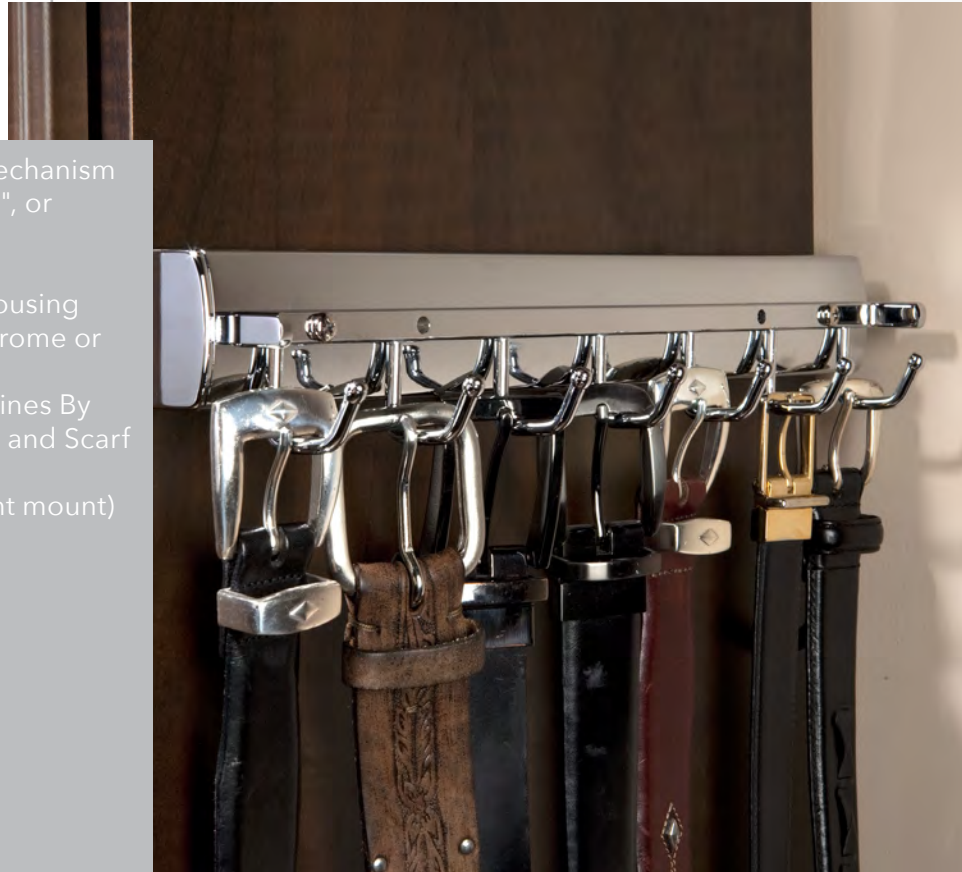

CH-241419-RM-217

**CTOHBSL-211419-CR-1**  
Chrome Tilt-Out Hamper  
(21" version)

Flap Stay mechanism

**SIDELINES**<sup>®</sup>  
REV-A-SHELF

Closet  
Solutions

- One-touch pop-out mechanism
- Fits panel depths of 14", or greater
- Holds up to (7) belts
- Cast aluminum slide housing
- Available in bronze, chrome or satin nickel
- Coordinates with Sidelines By Rev-A-Shelf® Valet, Tie and Scarf Accessory Racks
- Reversible (Left or Right mount)