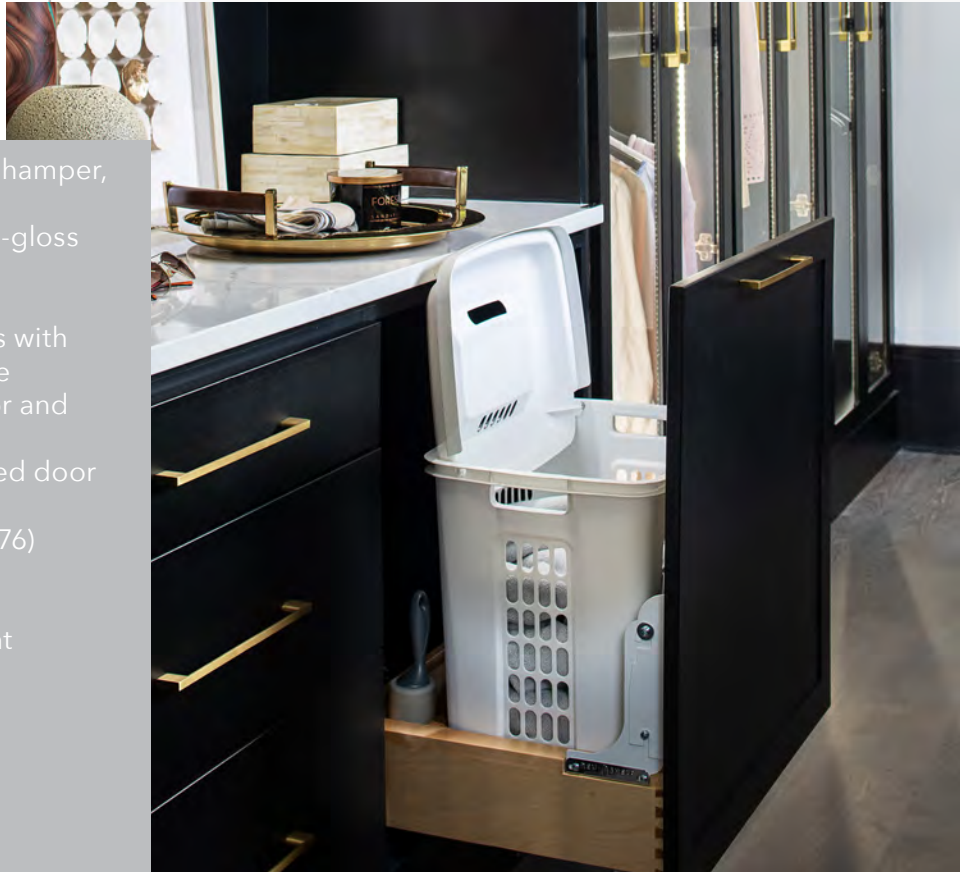

- Single 1.5 BU polymer hamper, white
- Maple frame with semi-gloss finish
- Full-extension, 110 lb. rated, concealed slides with BLUMOTION soft-close
- Mounts to cabinet door and floor
- Patented pre-assembled door mount brackets (US Patent No. 6,390,576)
- Rear storage
- (1) matching lid
- TSCA Title VI compliant

4WH-VCSC-21DM-1
1.5 BU Hamper

For video visit:
rev-a-shelf.com/videos

*Replacement lid Part No: SP-HPB-LID

Bottom Mount Hamper Pullout w/ BLUMOTION Soft-Close

PRODUCT	DESCRIPTION	DIMS	FINISH	SLP
4WH-VCSC-21DM-1	1.5 BU Hamper	20-5/16" (515 mm) W x 18-11/16" (474 mm) D x 21-1/4" (539 mm) H	Maple	$372.65
HPB-03323-52	Replacement Hamper	14" (356 mm) W x 18-5/8" (473 mm) D x 18-1/4" (464 mm) H (no lid)*	Polymer	$45.40