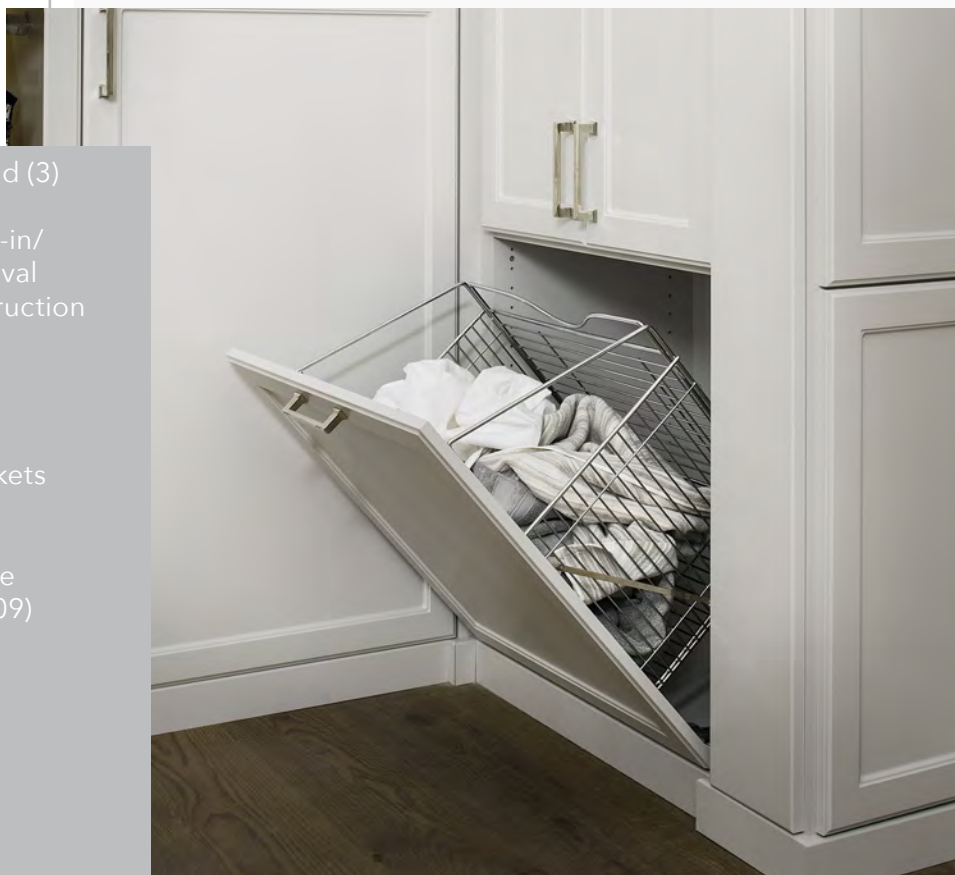

- Available in (2) sizes and (3) finishes
- Simple one-step "slide-in/ slide-out" basket removal
- Heavy duty wire construction
- 1.7 bushels (55 qt.) for the 16" wide unit
- 2.3 bushels (74 qt.) for the 21" unit
- Door attachment brackets
- Tilt-out hardware NOT included
- Canvas liner(s) available (sold separately, pg. 309)