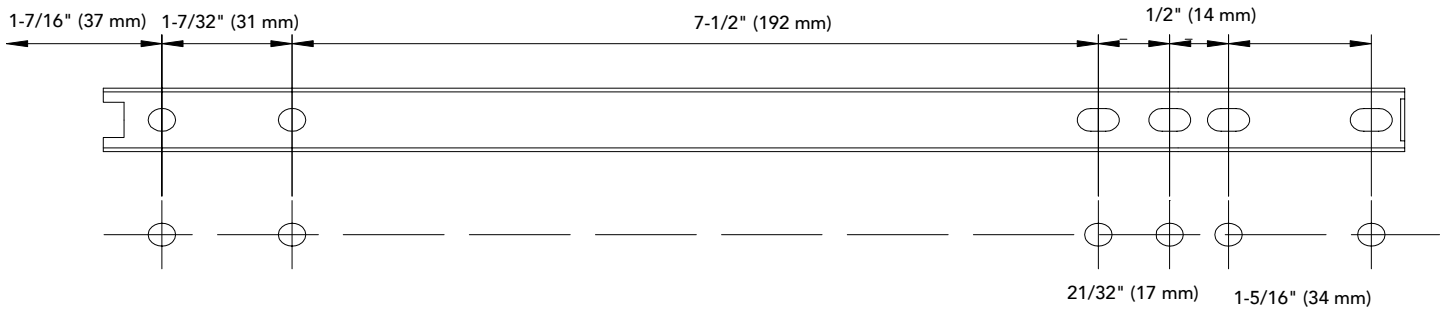

- Designed for 14" depth closet cabinets
- Available in (3) heights 5", 10" or 17" and (3) widths 18", 24" or 30"
- Installs easily in 32 mm applications
- Easy to remove baskets rest securely on hooks (US Patent No. 6,491,173 B1)
- Full-extension, ball-bearing slides (included)
- Available in chrome, bronze and satin nickel
- Basket canvas and plastic liners (sold separately)

**CBSL-181405CR-1**  
Chrome,  
18" wide, 14" Deep, 17" Height

**CBSL-241410BZ-1**  
Bronze,  
24" wide, 14" Deep, 10" Height

**CBSL-301405SN-1**  
Satin Nickel,  
30" wide, 14" Deep, 5" Height

\* Product available in individual (1) or (3) packs