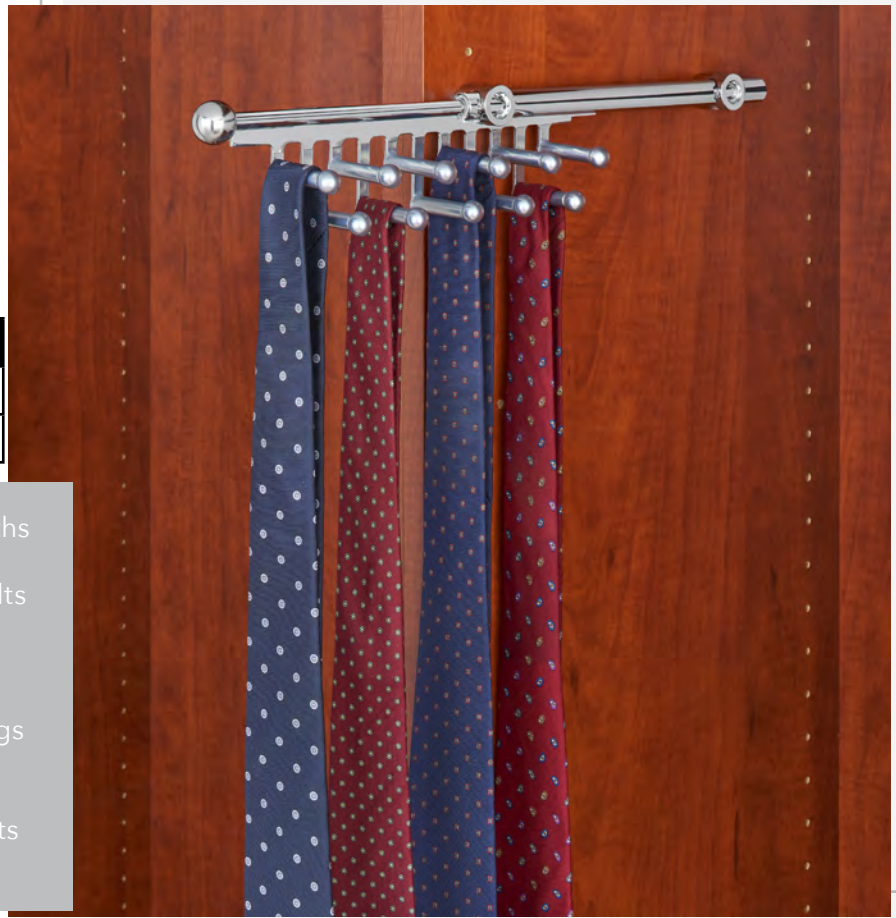

## BELTBUTLER™

DEPTH	HOOKS
14"	26

- Holds up to (26) belts
- Durable wood construction
- Removable pegs
- Full-extension slides
- TSCA Title VI compliant

Removable Pegs

TRC-14ORB

Holds up to (25) ties

**TRC-12CR**  
12" Chrome

**TRC-12SN**  
12" Satin Nickel

**TRC-14ORB**  
14" Oil Rubbed Bronze

DEPTH	TIES
12"	23
14"	25

### Side Mount Tie Rack

PRODUCT	DESCRIPTION	DIMS	FINISH	SLP
<b>12" Side Mount Tie Rack</b>				
TRC-12CR	Tie Rack	2-1/2" (62 mm) W x 12" (305 mm) D x 1-7/8" (46 mm) H	Chrome	\$22.25
TRC-12SN	Tie Rack	2-1/2" (62 mm) W x 12" (305 mm) D x 1-7/8" (46 mm) H	Satin Nickel	\$21.90
TRC-12ORB	Tie Rack	2-1/2" (62 mm) W x 12" (305 mm) D x 1-7/8" (46 mm) H	Oil-Rubbed Bronze	\$21.60
<b>14" Side Mount Tie Rack</b>				
TRC-14CR	Tie Rack	2-1/2" (62 mm) W x 14" (356 mm) D x 1-7/8" (46 mm) H	Chrome	\$24.35
TRC-14SN	Tie Rack	2-1/2" (62 mm) W x 14" (356 mm) D x 1-7/8" (46 mm) H	Satin Nickel	\$24.85
TRC-14ORB	Tie Rack	2-1/2" (62 mm) W x 14" (356 mm) D x 1-7/8" (46 mm) H	Oil-Rubbed Bronze	\$25.00

Simple Installation

DEPTH	TIES (CTR)	BELTS (CBSR)
12"	11	5 Pegs
14"	15	6 Pegs

- Available in 12" and 14" depths
- Holds up to 11 (12") and 15 (14") ties or scarves, or (6) belts
- Feature a fully accessible 8-3/16" (6-3/4" for 12" depth) telescoping rod
- Non-slip soft PVC coated pegs
- Available in chrome, satin nickel and oil rubbed bronze
- Adjustable mounting brackets