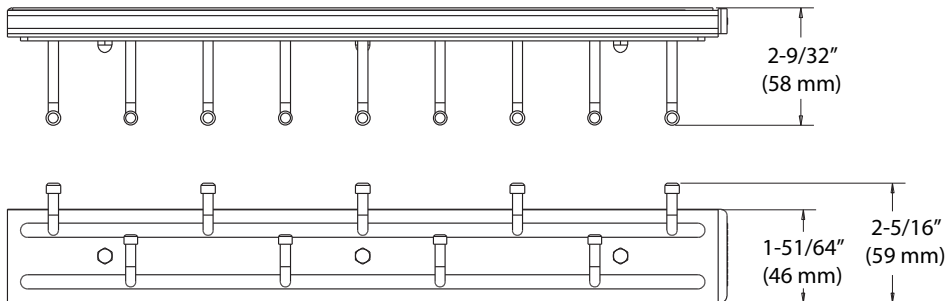

BRC-14CR
14" Chrome
Belt Rack

BRC-14ORB
14" Oil-Rubbed Bronze
Belt Rack

Side Mount Belt Rack

PRODUCT	DESCRIPTION	DIMS	FINISH	SLP
12" Side Mount Belt Rack				
BRC-12CR	Belt Rack	2-1/2" (62 mm) W x 12" (305 mm) D x 1-7/8" (46 mm) H	Chrome	$23.05
BRC-12SN	Belt Rack	2-1/2" (62 mm) W x 12" (305 mm) D x 1-7/8" (46 mm) H	Satin Nickel	$21.40
BRC-12ORB	Belt Rack	2-1/2" (62 mm) W x 12" (305 mm) D x 1-7/8" (46 mm) H	Oil-Rubbed Bronze	$20.70
14" Side Mount Belt Rack				
BRC-14CR	Belt Rack	2-1/2" (62 mm) W x 14" (356 mm) D x 1-7/8" (46 mm) H	Chrome	$23.70
BRC-14SN	Belt Rack	2-1/2" (62 mm) W x 14" (356 mm) D x 1-7/8" (46 mm) H	Satin Nickel	$24.65
BRC-14ORB	Belt Rack	2-1/2" (62 mm) W x 14" (356 mm) D x 1-7/8" (46 mm) H	Oil-Rubbed Bronze	$24.80