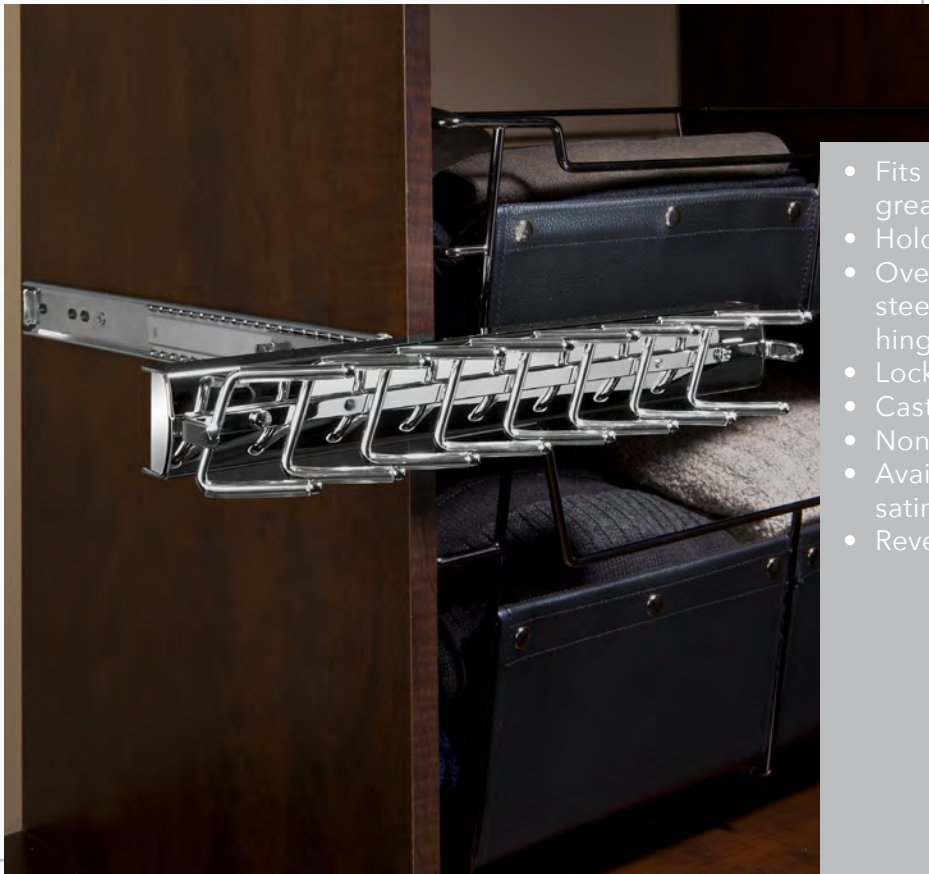

- Fits panel depths of 14", or greater
- Holds up to (16) ties
- Over-extension, ball-bearing, steel slide with pivoting roller hinge
- Locks in place after pivoting
- Cast aluminum slide housing
- Non-slip soft PVC coated pegs
- Available in bronze, chrome, satin chrome or satin nickel
- Reversible (Left or Right mount)

CSWTRSL-14-CR-1

Premiere Swivel Tie Rack

PRODUCT	DESCRIPTION	DIMS	FINISH	SLP
CSWTRSL-14-CR-1	14" Premier Swivel Tie Rack	2-9/16" (65 mm) W x 13-11/16" (348 mm) D x 2" (51 mm) H	Chrome	$81.50
CSWTRSL-14-BZ-1	14" Premier Swivel Tie Rack	2-9/16" (65 mm) W x 13-11/16" (348 mm) D x 2" (51 mm) H	Bronze	$81.50
CSWTRSL-14-SN-1	14" Premier Swivel Tie Rack	2-9/16" (65 mm) W x 13-11/16" (348 mm) D x 2" (51 mm) H	Satin Nickel	$81.50
CSWTRSL-14-SC-1	14" Premier Swivel Tie Rack	2-9/16" (65 mm) W x 13-11/16" (348 mm) D x 2" (51 mm) H	Satin Chrome	$81.50