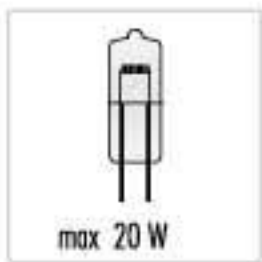

New York City Department of Buildings

Necessary hole diameter for recessed spotlight

Maximum bulb wattage which can be used in a particular halogen spotlight

Maximum bulb wattage for MR 11 and MR 16 bulbs which can be used in a particular halogen spotlight