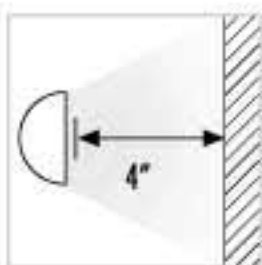

New York City Department of Buildings

Necessary hole diameter for recessed spotlight

Maximum bulb wattage which can be used in a particular halogen spotlight

Maximum bulb wattage for MR 11 and MR 16 bulbs which can be used in a particular halogen spotlight

Beam angle

Minimum clearance to combustible materials in front of a spotlight