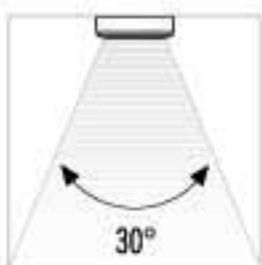

New York City Department of Buildings

Necessary hole diameter for recessed spotlight

Maximum bulb wattage which can be used in a particular halogen spotlight

Maximum bulb wattage for MR 11 and MR 16 bulbs which can be used in a particular halogen spotlight

Beam angle

Minimum clearance to combustible materials in front of a spotlight