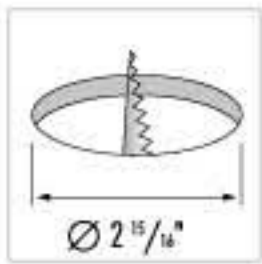

New York City Department of Buildings

Necessary hole diameter for recessed spotlight

Maximum bulb wattage which can be used in a particular halogen spotlight

Maximum bulb wattage for MR 11 and MR 16 bulbs which can be used in a particular halogen spotlight