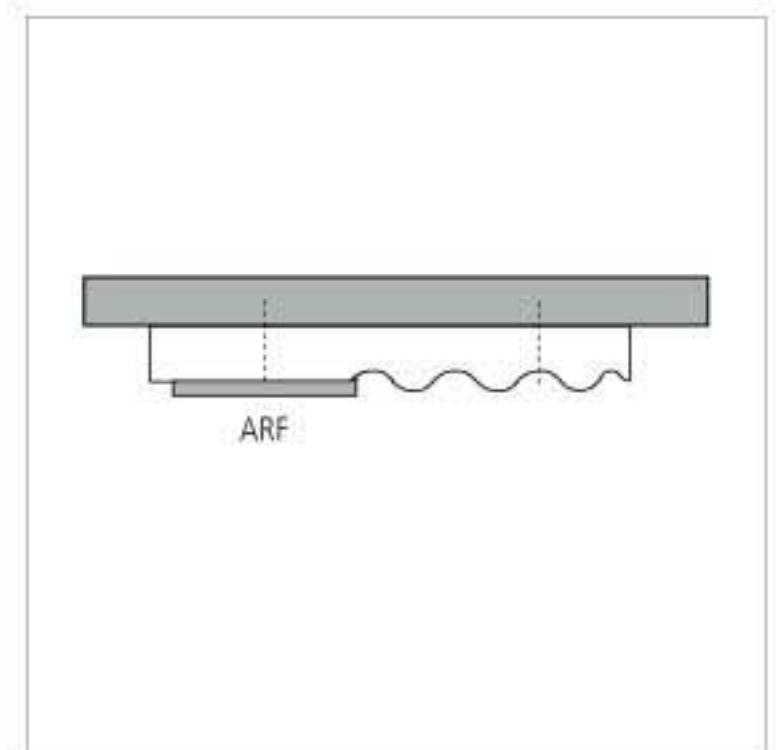

Wave

The Latest Design Innovation For Under-Cabinet Applications

Innovative lighting design for innovative furniture, cabinet and display creations.

Product-Features

- Available with integrated ARF12 V/20 W halogen lamp
- Extremely easy installation with only one screw
- Attached 70" connecting cable
- Finishes: matt chrome or stainless steel