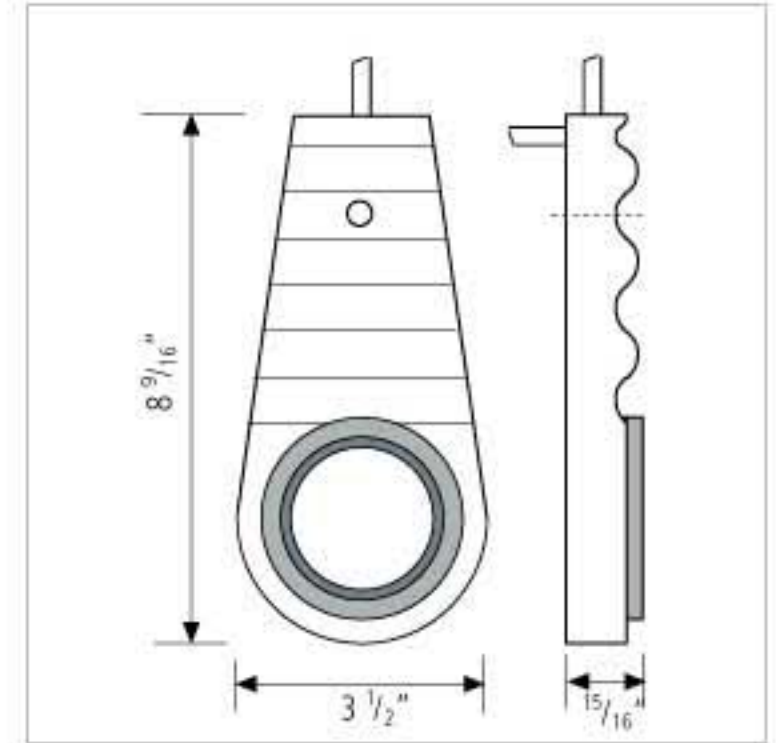

Wave

The Latest Design Innovation For Under-Cabinet Applications

Innovative lighting design for innovative furniture, cabinet and display creations.

Product-Features

- Available with integrated ARF12 V/20 W halogen lamp
- Extremely easy installation with only one screw
- Attached 70" connecting cable
- Finishes: matt chrome or stainless steel