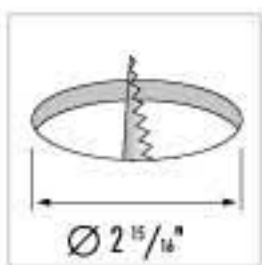

Intertek Testing Services – Listing mark for the USA

Intertek Testing Services – Listing mark for Canada

New York City Department of Buildings

Necessary hole diameter for recessed spotlight

Maximum bulb wattage which can be used in a particular halogen spotlight