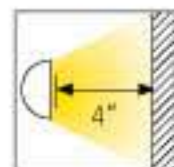

ER2/ES2

Economically Priced Recessed Or Surface Mounted Adjustable Halogen Spotlight

Swivel spotlight, ideally suited for installation inside cabinets, showcases or displays.

Product-Features

ER2

- Recess depth only 1"
- Aluminum reflector in chrome
- +/- 30 degree swivel
- Clear tempered glass lens
- Easy to relamp
- 12 V/10 W bulb included
- Attached 79" connecting cable with NV6 plug
- Available in white, black, chrome and gold

ES2

- Same as ER2 but surface mounted
- Overall height only 1 3/4"
- Available in complete kits of 2, 3 or 5 lights