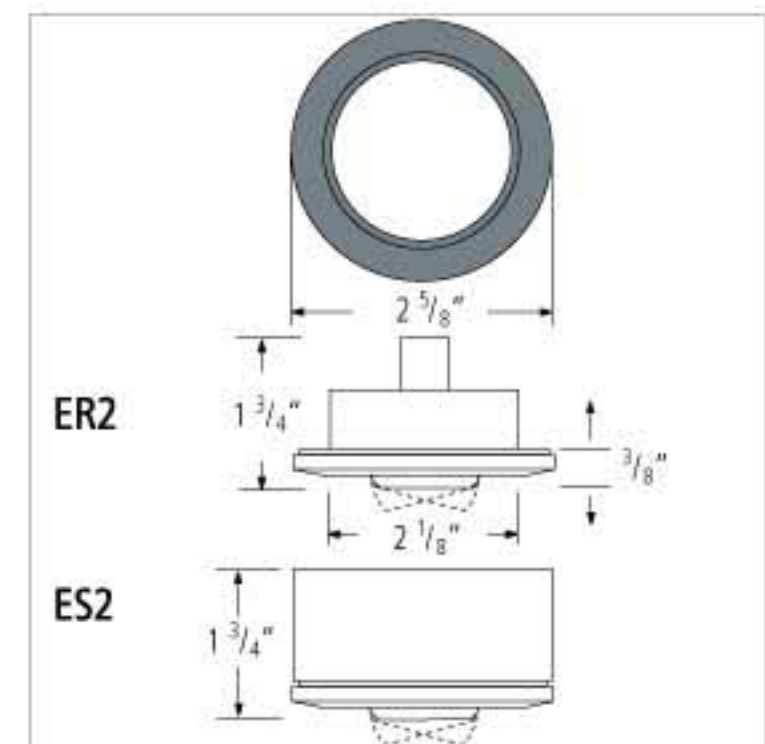

ER2/ES2

Economically Priced Recessed Or Surface Mounted Adjustable Halogen Spotlight

Swivel spotlight, ideally suited for installation inside cabinets, showcases or displays.

Product-Features

ER2

- Recess depth only 1"
- Aluminum reflector in chrome
- +/- 30 degree swivel
- Clear tempered glass lens
- Easy to relamp
- 12 V/10 W bulb included
- Attached 79" connecting cable with NV6 plug
- Available in white, black, chrome and gold

ES2

- Same as ER2 but surface mounted
- Overall height only 1 3/4"
- Available in complete kits of 2, 3 or 5 lights