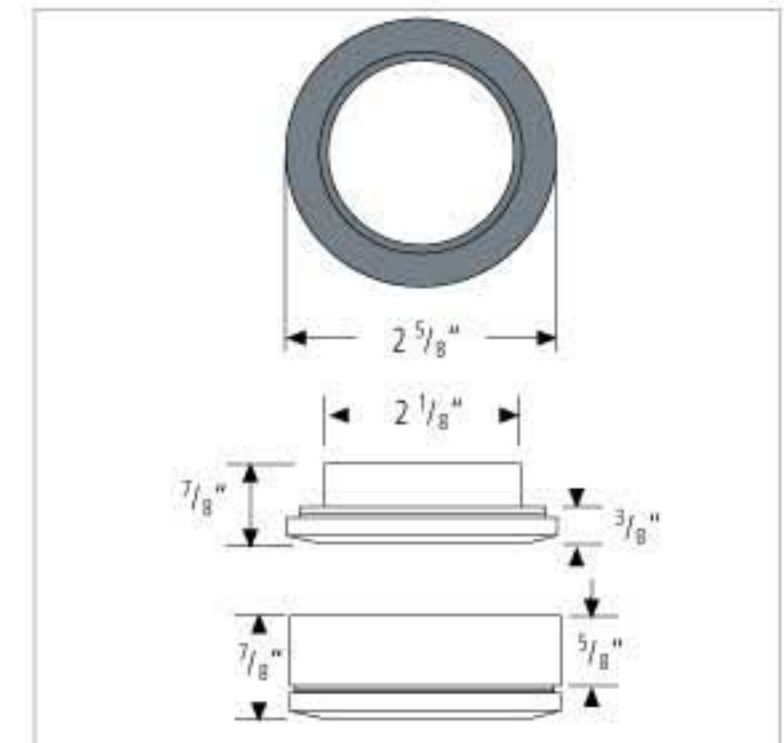

ES1

- Same as ER1 but surface mounted
- Overall height only $\frac{7}{8}$ "
- Available in complete kits of 2, 3 or 5 lights