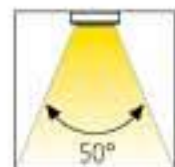

ER2/ES2

Economically Priced Recessed Or Surface Mounted Adjustable Halogen Spotlight

Swivel spotlight, ideally suited for installation inside cabinets, showcases or displays.

Product-Features

ER2

- Recess depth only 1"
- Aluminum reflector in chrome
- +/- 30 degree swivel
- Clear tempered glass lens
- Easy to relamp
- 12 V/10 W bulb included
- Attached 79" connecting cable with NV6 plug
- Available in white, black, chrome and gold

ES2

- Same as ER2 but surface mounted
- Overall height only 1 3/4"
- Available in complete kits of 2, 3 or 5 lights