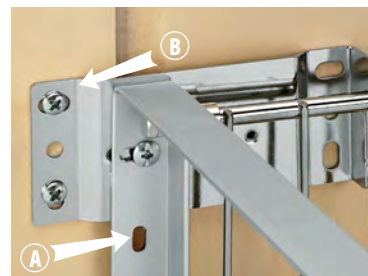

5349-18CKWH-2
Single Compost and Single 35 qt. Waste Container
(White/White/Aluminum Finish Shown)
See pg. 40 for more information