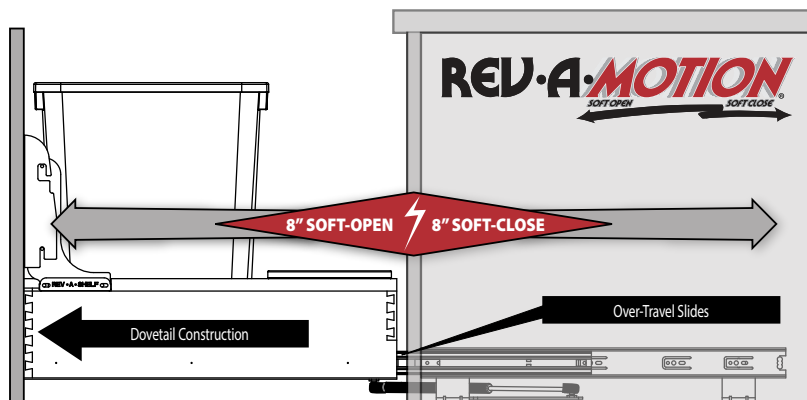

Maple Bottom Mount Waste Container Pullouts w/ Rev-A-Motion®

PRODUCT	DESCRIPTION	DIMS	MCOFL	MCOFF	CAB	FINISH	SLP
4WCBM-15DM-1	Single 35 qt.	12" (305 mm) W x 21-3/4" (553 mm) D x 19-1/4" (489 mm) H	12-3/4" (324 mm)	11-1/2" (293 mm)	B15	Silver/Maple	$373.25
4WCBM-1550DM-1	Single 50 qt.	12" (305 mm) W x 21-3/4" (553 mm) D x 23-3/16" (589 mm) H	12-3/4" (324 mm)	11-1/2" (293 mm)	FHB15	Silver/Maple	$381.70
4WCBM-2430DM-2	Double 30 qt.	20-1/4" (515 mm) W x 21-3/4" (553 mm) D x 19-1/4" (489 mm) H	20-1/2" (520 mm)	20-1/2" (520 mm)	B24	Silver/Maple	$472.35
4WCBM-18DM-2	Double 35 qt.	14-1/4" (362 mm) W x 21-3/4" (553 mm) D x 19-1/4" (489 mm) H	14-1/2" (368 mm)	14-1/2" (368 mm)	B18	Silver/Maple	$392.55
4WCBM-2150DM-2	Double 50 qt.	17-1/4" (438 mm) W x 21-3/4" (553 mm) D x 23-3/16" (589 mm) H	17-1/2" (445 mm)	17-1/2" (445 mm)	FHB21	Silver/Maple	$439.55