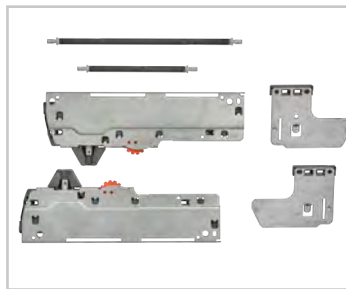

TIP-ON Kit available