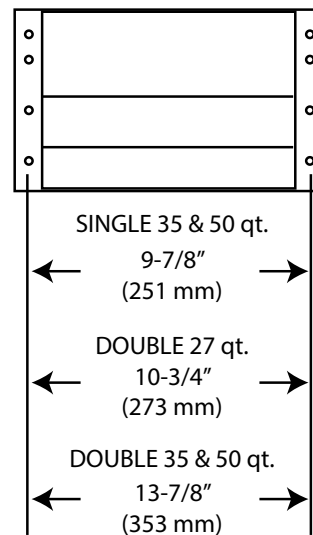

HOLE SPREAD DIMENSIONS

** select "WH" for white, "OG" for orion gray, "BK" for black, "GR" for green

Aluminum Bottom Mount Waste Container Pullouts w/ Soft-Close

PRODUCT	DESCRIPTION	DIMS	MCO	CAB	FINISH	SLP
5349-15DM-1	Single 35 qt.	10-3/4" (273 mm) W x 21-15/16" (557 mm) D x 19-1/4" (489 mm) H	11" (279 mm)	B15	White/Alum	$355.55
5349-15DM18-1	Single 35 qt.	10-13/16" (275 mm) W x 18" (457 mm) D x 19-5/16" (491 mm) H	11" (279 mm)	B15	White/Alum	$348.85
5349-15DM-117	Single 35 qt.	10-3/4" (273 mm) W x 21-15/16" (557 mm) D x 19-1/4" (489 mm) H	11" (279 mm)	B15	Silver/Alum	$400.20
5349-15DM18-117	Single 35 qt.	10-13/16" (275 mm) W x 18" (457 mm) D x 19-5/16" (491 mm) H	11" (279 mm)	B15	Silver/Alum	$400.20
5349-1550DM-1	Single 50 qt.	10-3/4" (273 mm) W x 21-15/16" (557 mm) D x 23-1/8" (588 mm) H	11" (279 mm)	FHB15	White/Alum	$383.95
5349-1550DM-117	Single 50 qt.	10-3/4" (273 mm) W x 21-15/16" (557 mm) D x 23-1/8" (588 mm) H	11" (279 mm)	FHB15	Silver/Alum	$400.50
5349-1527DM-2	Double 27 qt.	11-11/16" (297 mm) W x 22-1/4" (565 mm) D x 18-15/16" (481 mm) H	12" (305 mm)	B15	White/Alum	$359.00
5349-1527DM-217	Double 27 qt.	11-11/16" (297 mm) W x 22-1/4" (565 mm) D x 18-15/16" (481 mm) H	12" (305 mm)	B15	Silver/Alum	$417.90
5349-18DM-2	Double 35 qt.	14-13/16" (376 mm) W x 21-7/8" (556 mm) D x 19-1/4" (489 mm) H	15" (381 mm)	B18	White/Alum	$383.95
5349-18DM-217	Double 35 qt.	14-13/16" (376 mm) W x 22-1/8" (562 mm) D x 19-1/4" (489 mm) H	15" (381 mm)	B18	Silver/Alum	$436.90
5349-2150DM-2	Double 50 qt.	14-13/16" (376 mm) W x 22-1/8" (562 mm) D x 22-15/16" (583 mm) H	15" (381 mm)	FHB18	White/Alum	$416.15
5349-2150DM-217	Double 50 qt.	14-13/16" (376 mm) W x 22-1/8" (562 mm) D x 22-15/16" (583 mm) H	15" (381 mm)	FHB18	Silver/Alum	$461.40

Aluminum Bottom Mount Compost Pullouts w/ Soft-Close

5349-15CK**-1	Single Compo+ Bin	10-13/16" (275 mm) W x 18" (457 mm) D x 19-5/16" (491 mm) H	12" (305 mm)	B15	**/Alum	$435.00
5349-18CK**-2	Compo+ Bin w/one 35 qt. Container	14-13/16" (376 mm) W x 22-3/16" (562 mm) D x 19-1/16" (484 mm) H	15" (381 mm)	B18	**/White/Alum	$507.50

Accessories

5345-DM-KIT-1	Door Mount Extension Brackets				Chrome	$33.65
CP-BAGROLL-1	Replacement Compost Bags (1 Roll, 12 Bags)					$14.50
CP-FILTER-1	Replacement Charcoal Filter (2)					$23.05
CK-1117-**-1	Replacement Compo+ Bin					$71.20