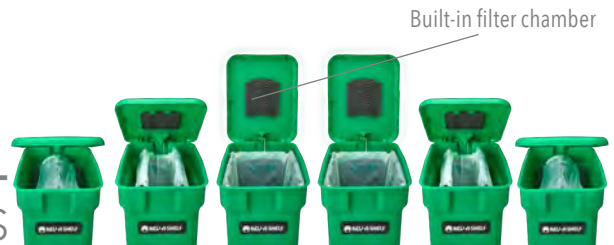

HOW IT WORKS

NOTE: For more information on each frame option please see pg. 42 for RV Series, pg. 56 for 5349 Series, pg. 66 for 4WCSC/D Series and pg 68 for 4WCTM Series. Depending on cabinet construction and pull hardware, a lid on the rear waste container may not fully function. See pg. 46 for replacement containers.