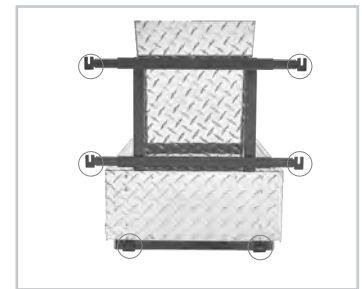

6-point door mounting

*height w/ 74 qt. container, **height w/ 35 qt. containers, ***height w/ 50 qt. containers

Monster Aluminum Diamond Plate Single Chassis w/Rev-A-Motion® Slides - No Container							
PRODUCT	DESCRIPTION	DIMS	MCO	CAB	FINISH	SLP	
5159-21DM-1DP	Single Chassis	16-3/4" (426 mm) W x 22-3/4" (577 mm) D x 25-1/2" (646 mm) H*	17" (432 mm)	FHB21	Alum	$707.00	
Monster Aluminum Diamond Plate Single Waste Container - No Chassis							
51-70-1DP	Single 74 qt.	11-5/8" (295 mm) W x 20-7/8" (530 mm) D x 24" (610 mm) H			Alum	$449.50	
Monster Aluminum Diamond Plate Double Chassis w/Rev-A-Motion® Slides - No Container							
5159-21DM-2DP	Double Chassis	16-3/4" (426 mm) W x 22-3/4" (577 mm) D x 20-3/8" (517 mm) H** 24-1/4" (616 mm) H***	17" (432 mm)	B21	Alum	$736.00	
Monster Aluminum Diamond Plate Double Waste Containers w/ (2) Lids - No Chassis							
51-35-211	Double 35 qt.	14-1/4" (361 mm) W x 10-1/2" (266 mm) D x 17-7/8" (453 mm) H		B21	White	$34.80	
51-35-217	Double 35 qt.	14-1/4" (361 mm) W x 10-1/2" (266 mm) D x 17-7/8" (453 mm) H		B21	Silver	$34.80	
51-35-218	Double 35 qt.	14-1/4" (361 mm) W x 10-1/2" (266 mm) D x 17-7/8" (453 mm) H		B21	Black	$34.80	
51-50-211	Double 50 qt.	14-3/4" (375 mm) W x 10-11/16" (271 mm) D x 21-3/4" (553 mm) H		FHB21	White	$43.50	
51-50-217	Double 50 qt.	14-3/4" (375 mm) W x 10-11/16" (271 mm) D x 21-3/4" (553 mm) H		FHB21	Silver	$43.50	
51-50-218	Double 50 qt.	14-3/4" (375 mm) W x 10-11/16" (271 mm) D x 21-3/4" (553 mm) H		FHB21	Black	$43.50