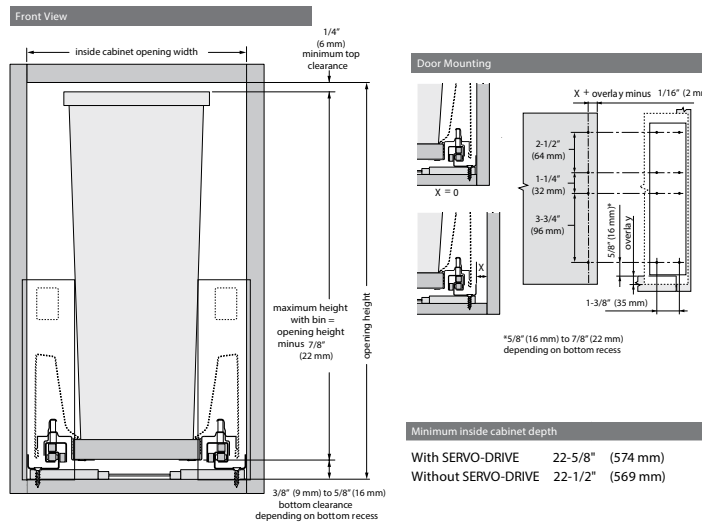

TWCS-18DM-2

TANDEMBOX Bottom Mount Waste Container Pullouts w/ BLUMOTION Soft-Close

PRODUCT	DESCRIPTION	DIMS	MCO	Inset	BC	FINISH	SLP
TWCSC-15DM-1	Single 35 qt.	12-1/2" (318 mm) W x 22-1/2" (569 mm) D x 19" (483 mm) H	12" (305 mm)	12-3/4" (324 mm)	B15	White	$532.45
TWCSC-1550DM-1	Single 50 qt.	12-1/2" (318 mm) W x 22-1/2" (569 mm) D x 23" (584 mm) H	12" (305 mm)	12-3/4" (324 mm)	FHB15	White	$536.40
TWCSC-18DM-2	Double 35 qt.	15-1/2" (394 mm) W x 22-1/2" (569 mm) D x 19" (483 mm) H	15" (381 mm)	15-3/4" (400 mm)	B18	White	$547.45
TWCSC-21DM-2	Double 35 qt.	18-1/2" (470 mm) W x 22-1/2" (569 mm) D x 19" (483 mm) H	18" (457 mm)	18-3/4" (476 mm)	B21	White	$559.75
TWCSC-1850DM-2	Double 50 qt.	15-1/2" (394 mm) W x 22-1/2" (569 mm) D x 23" (584 mm) H	15" (381 mm)	15-3/4" (400 mm)	FHB18	White	$555.45
TWCSC-2150DM-2	Double 50 qt.	18-1/2" (470 mm) W x 22-1/2" (569 mm) D x 23" (584 mm) H	18" (457 mm)	18-3/4" (476 mm)	FHB21	White	$570.45

TANDEMBOX Bottom Mount Electric Assist Waste Container Pullouts w/ Soft-Close and SERVO-DRIVE

PRODUCT	DESCRIPTION	DIMS	MCO	Inset	BC	FINISH	SLP
TWCSD-15DM-1	Single 35 qt.	12-1/2" (318 mm) W x 22-5/8" (574 mm) D x 19" (483 mm) H	12" (305 mm)	12-3/4" (324 mm)	B15	White	$1,053.00
TWCSD-1550DM-1	Single 50 qt.	12-1/2" (318 mm) W x 22-5/8" (574 mm) D x 23" (584 mm) H	12" (305 mm)	12-3/4" (324 mm)	FHB15	White	$1,062.15
TWCSD-18DM-2	Double 35 qt.	15-1/2" (394 mm) W x 22-5/8" (574 mm) D x 19" (483 mm) H	15" (381 mm)	15-3/4" (400 mm)	B18	White	$1,072.95
TWCSD-21DM-2	Double 35 qt.	18-1/2" (470 mm) W x 22-5/8" (574 mm) D x 19" (483 mm) H	18" (457 mm)	18-3/4" (476 mm)	B21	White	$1,088.25
TWCSD-1850DM-2	Double 50 qt.	15-1/2" (394 mm) W x 22-5/8" (574 mm) D x 23" (584 mm) H	15" (381 mm)	15-3/4" (400 mm)	FHB18	White	$1,081.50
TWCSD-2150DM-2	Double 50 qt.	18-1/2" (470 mm) W x 22-5/8" (574 mm) D x 23" (584 mm) H	18" (457 mm)	18-3/4" (476 mm)	FHB21	White	$1,096.50