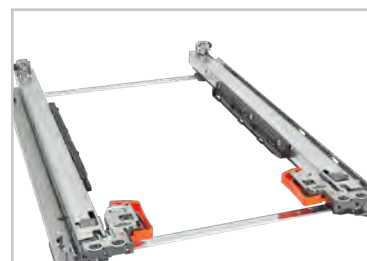

BLUM MOVENTO concealed soft-close slides