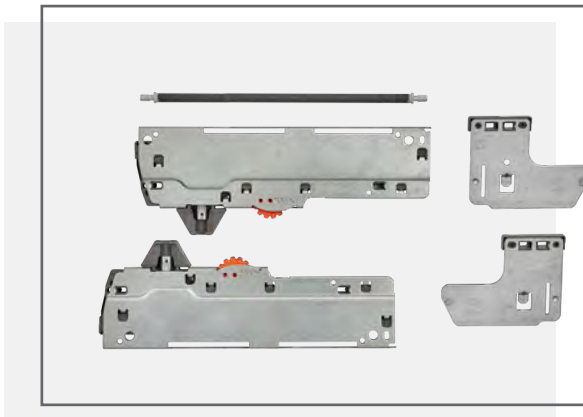

TIP-ON Kit

4WC-TOKIT-18

TOKIT Series

- Designed for all standard depth waste containers, 4WCSC Series, and 5LB LEGRABOX Series
- 4-dimensional adjustment ensures precise gap layout
- Open with a touch of a finger
- Adjustment wheel allows a tool-free integrated depth adjustment
- Front gap of just 2.5 mm
- Extensive trigger range is ensured at all times

MOVENTO TIP-ON Kit for 4WCSC Series

PRODUCT	DESCRIPTION	DIMS	SLP
4WC-TOKIT-12	12" 4WCSC TIP-ON Kit	3-1/2" (89 mm) W x 9" (229 mm) D x 1-3/4" (44 mm) H	$67.70
4WC-TOKIT-15	15" 4WCSC TIP-ON Kit	3-1/2" (89 mm) W x 9" (229 mm) D x 1-3/4" (44 mm) H	$67.70
4WC-TOKIT-18	18" 4WCSC TIP-ON Kit	3-1/2" (89 mm) W x 9" (229 mm) D x 1-3/4" (44 mm) H	$67.70

MOVENTO TIP-ON Kit for 5LB Series

5LB-TOKIT-12	12" LEGRABOX TIP-ON Kit	3-1/2" (89 mm) W x 9" (229 mm) D x 1-3/4" (44 mm) H	$67.70
5LB-TOKIT-15	15" LEGRABOX TIP-ON Kit	3-1/2" (89 mm) W x 9" (229 mm) D x 1-3/4" (44 mm) H	$67.70
5LB-TOKIT-18	18" LEGRABOX TIP-ON Kit	3-1/2" (89 mm) W x 9" (229 mm) D x 1-3/4" (44 mm) H	$67.70